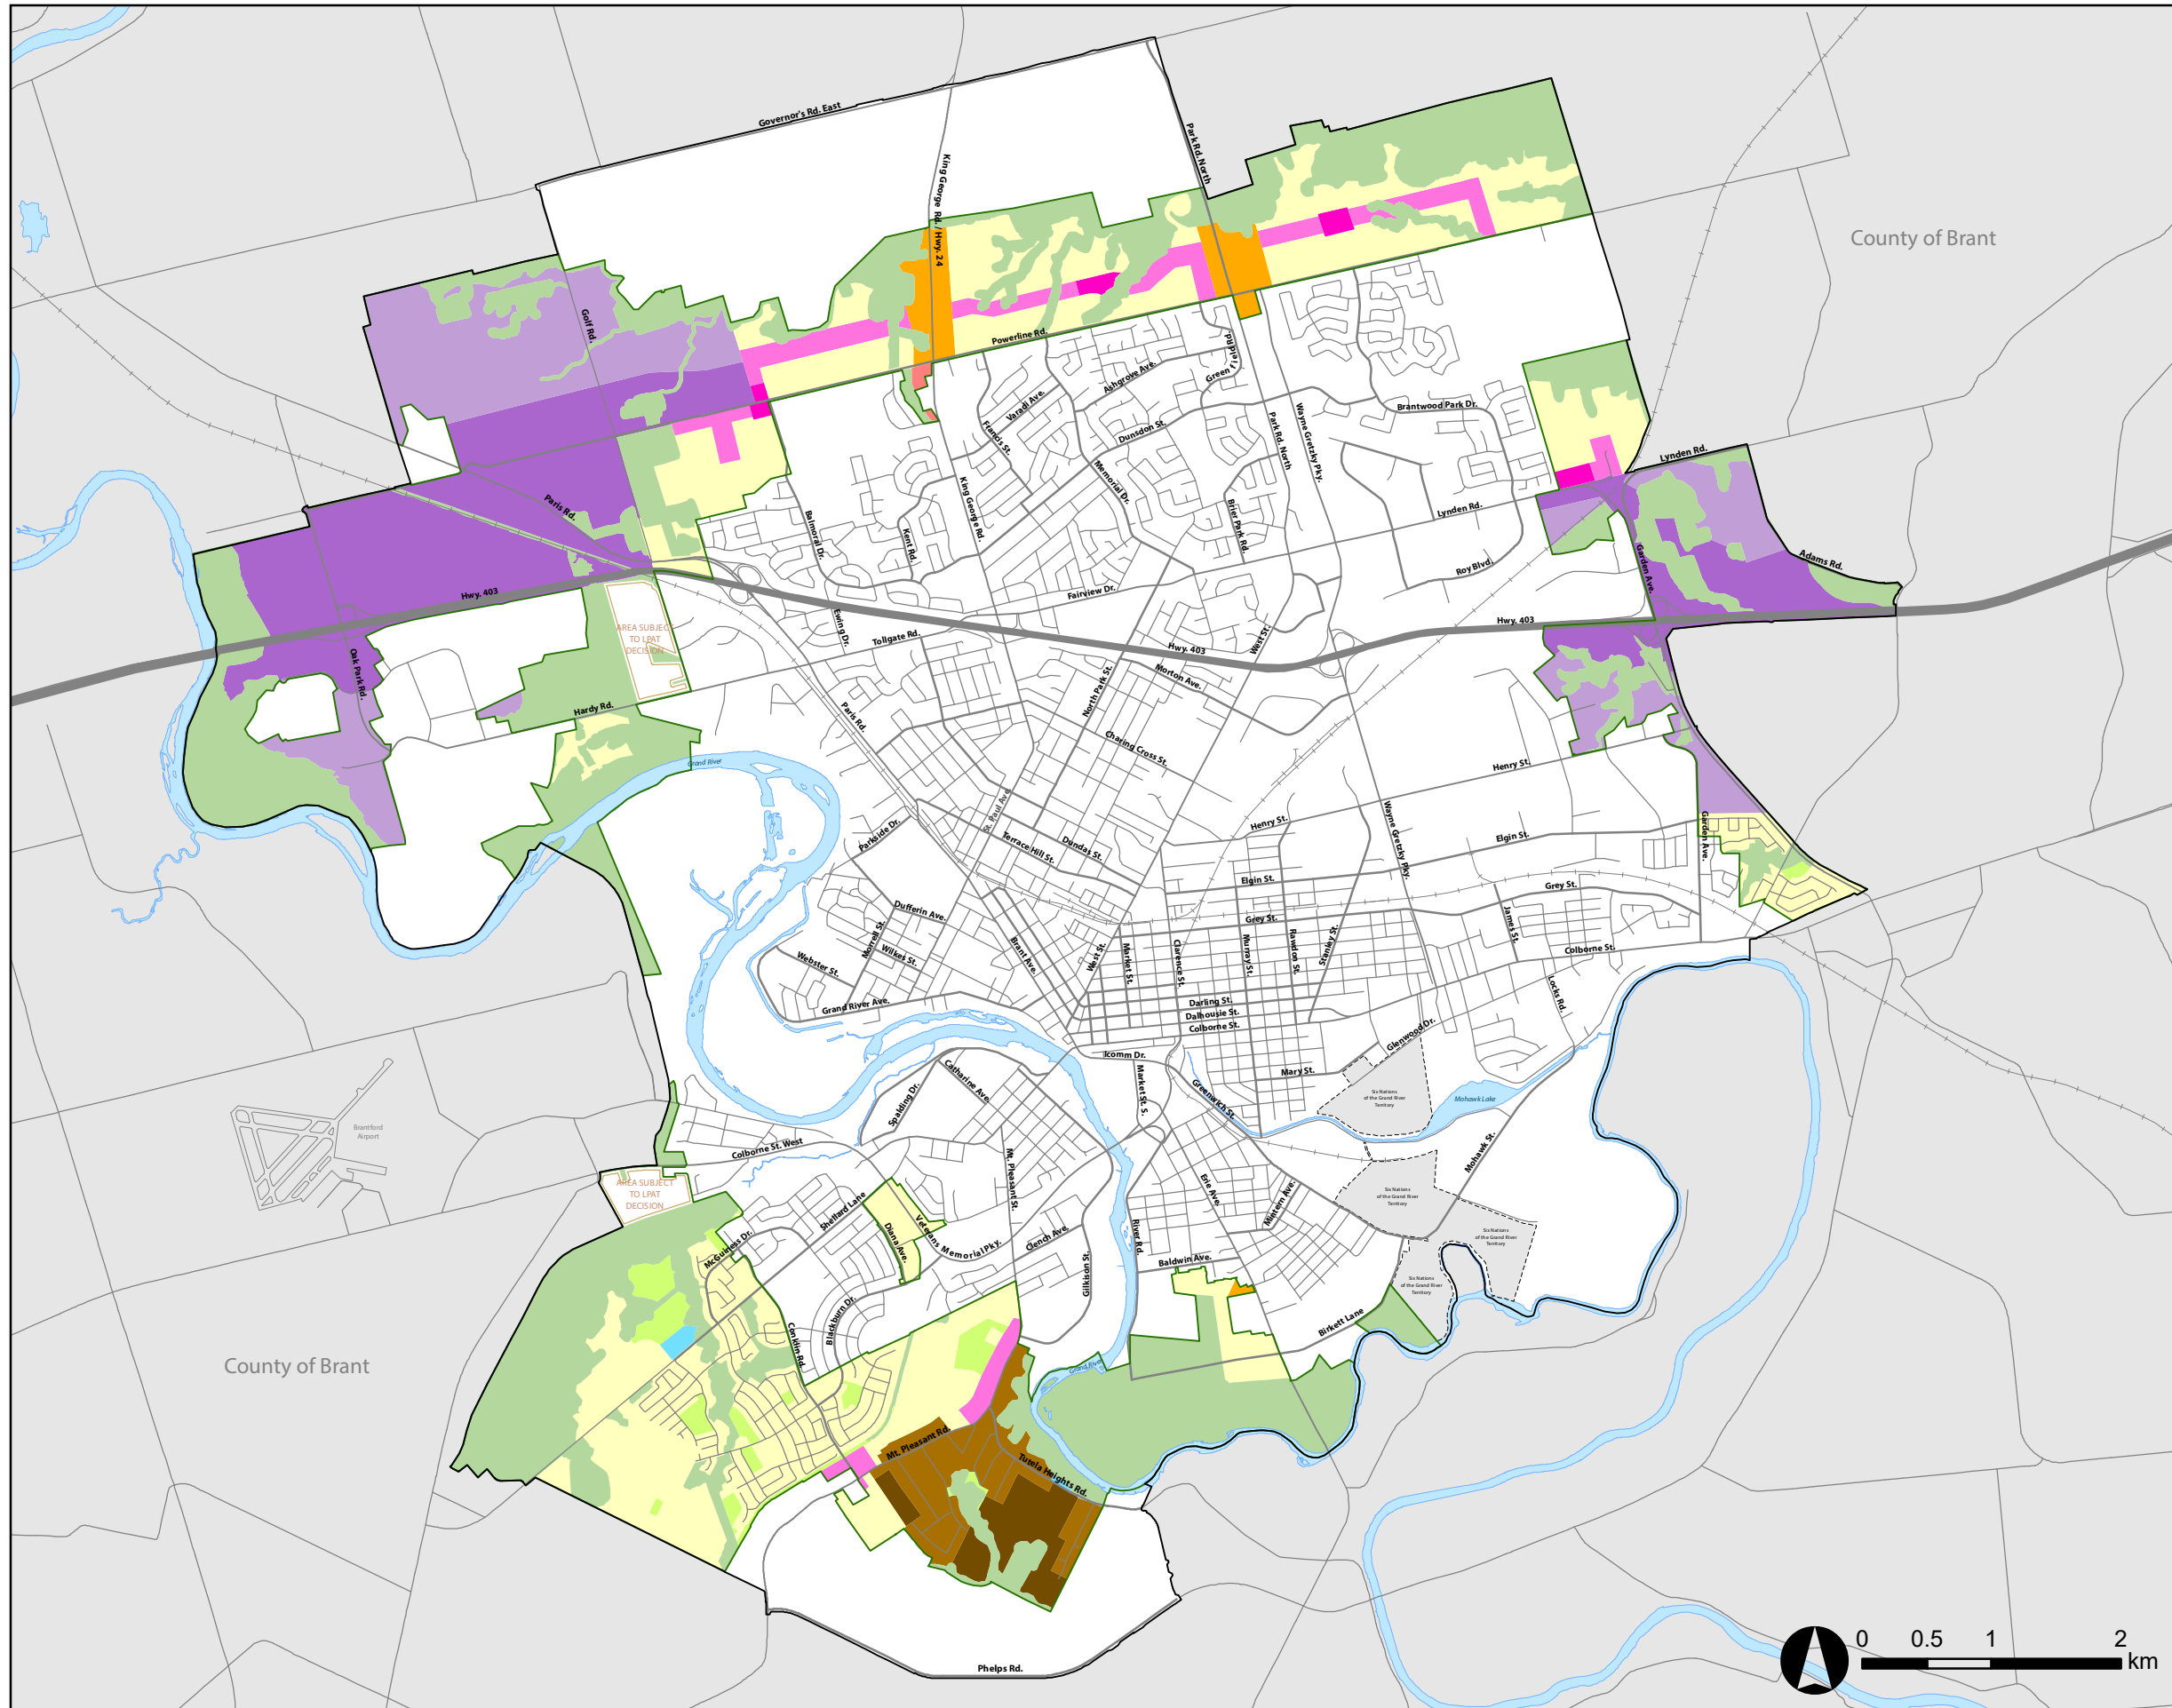

Schedule 4 Designated Greenfield Area Structure

Legend

- Designated Greenfield Area
- Core Natural Areas Designation
- Residential Designation
- Neighbourhood Centre
- Neighbourhood Corridor
- Suburban Residential
- Transitional Residential
- Major Institutional Designation
- Parks and Open Space Designation
- Major Commercial Centre Designation
- Intensification Corridor Designation
- General Employment Designation
- Prestige Employment Designation