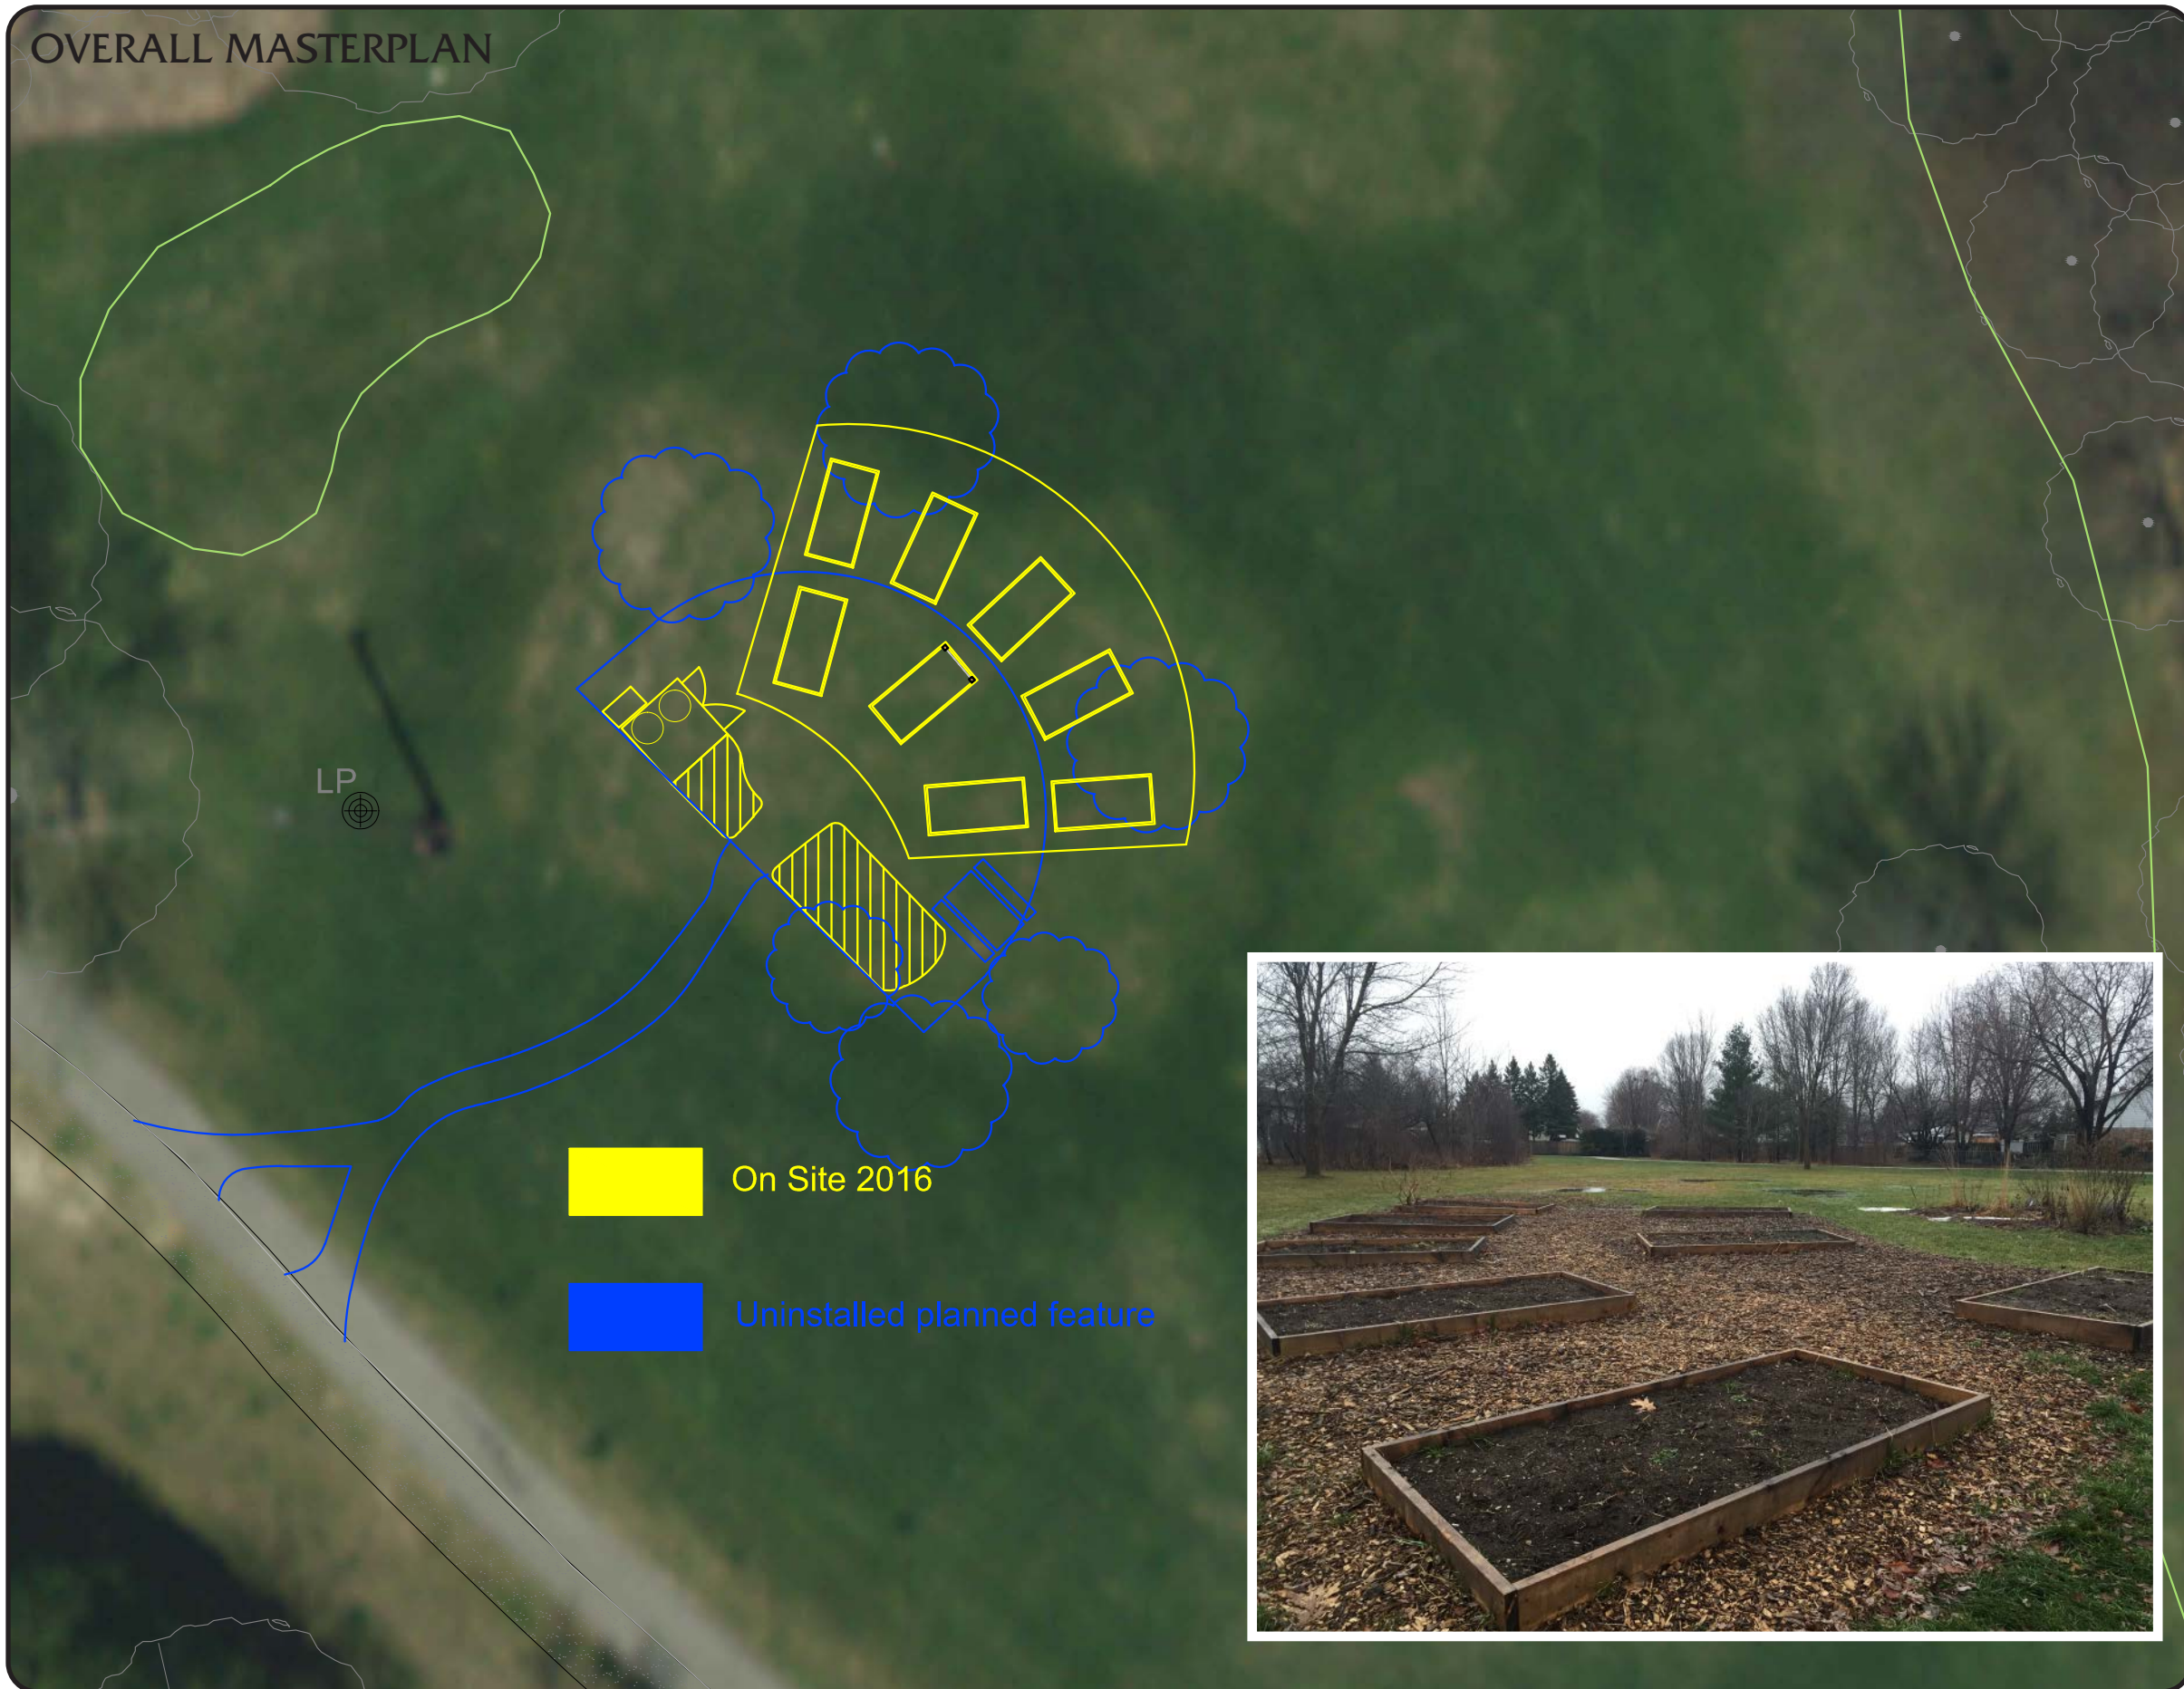

OVERALL MASTERPLAN

On Site 2016

Uninstalled planned feature

LEGEND

-  4x8 Garden Bed
-  Storage Shed
-  Rain Barrel
-  Composter
-  Picnic Table
-  Garden
-  Trees
-  Installed as shown
-  Future Design Plan

KEY MAP