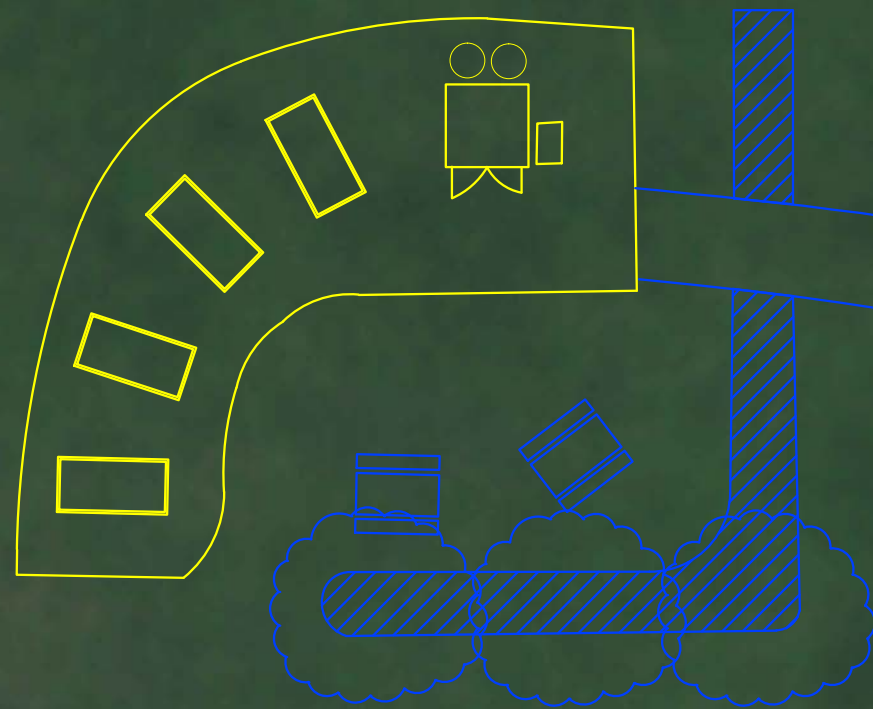

OVERALL MASTERPLAN

- On Site 2016
- Uninstalled planned features

LEGEND

-  4x8 Garden Bed
-  Storage Shed
-  Rain Barrel
-  Composter
-  Picnic Table
-  Garden
-  Trees
- Installed as shown
- Future Design Plan

GREENWOOD PARK COMMUNITY GARDEN