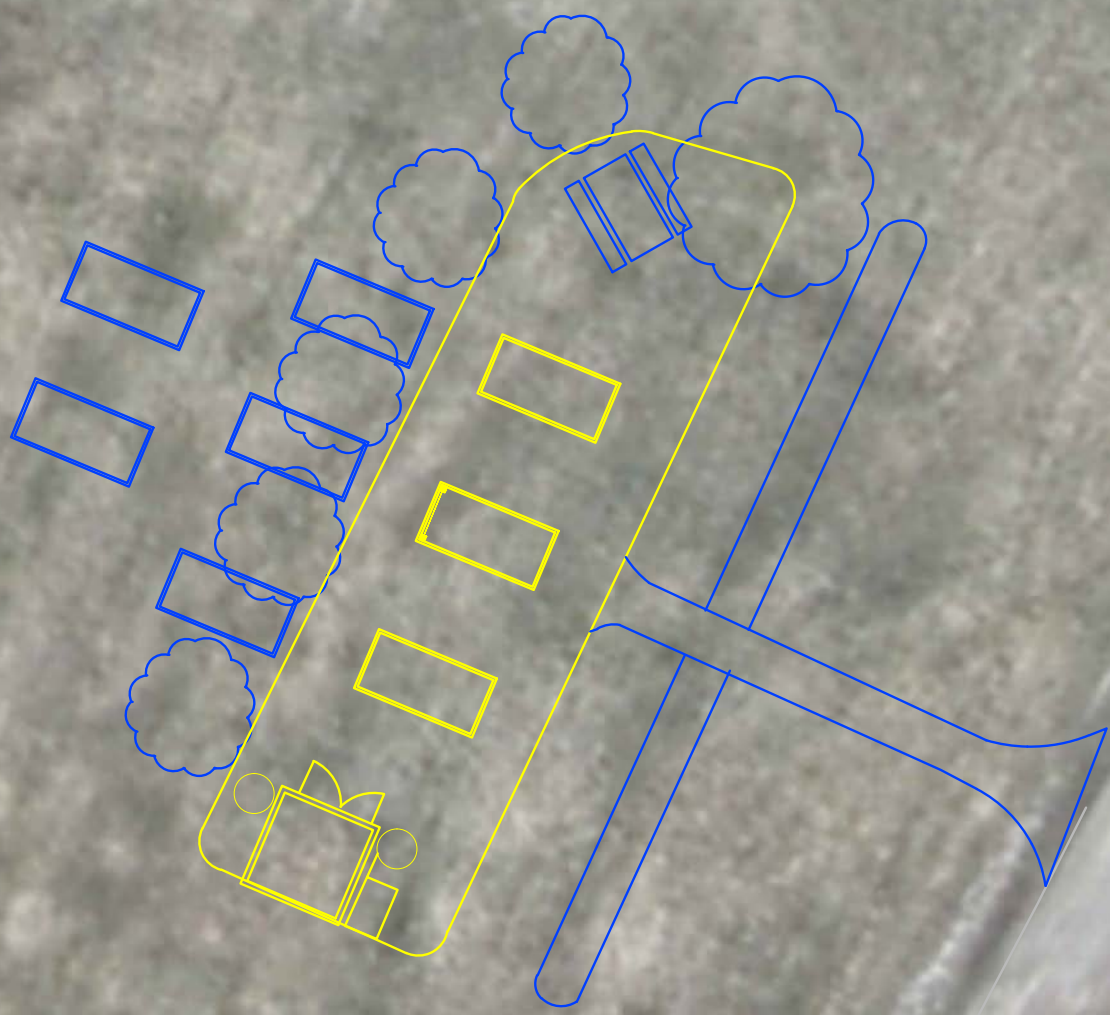

OVERALL MASTERPLAN

On Site 2016

Uninstalled planned feature

LEGEND

-  4x8 Garden Bed
-  Storage Shed
-  Rain Barrel
-  Composter
-  Picnic Table
-  Garden
-  Trees
-  Installed as shown
-  Future Design Plan

KEY MAP