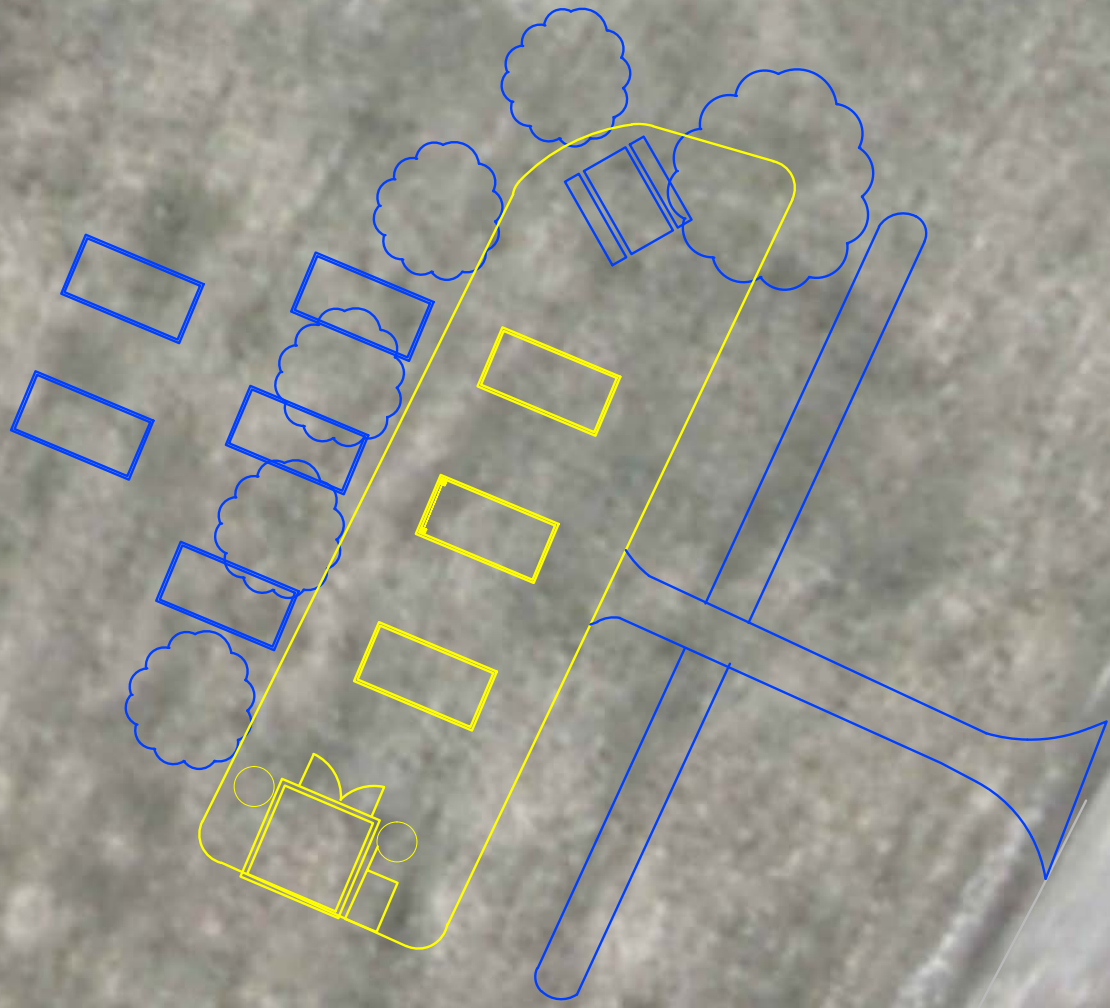

OVERALL MASTERPLAN

 On Site 2016

 Uninstalled planned feature

LEGEND

-  4x8 Garden Bed
-  Storage Shed
-  Rain Barrel
-  Composter
-  Picnic Table
-  Garden
-  Trees
-  Installed as shown
-  Future Design Plan

KEY MAP