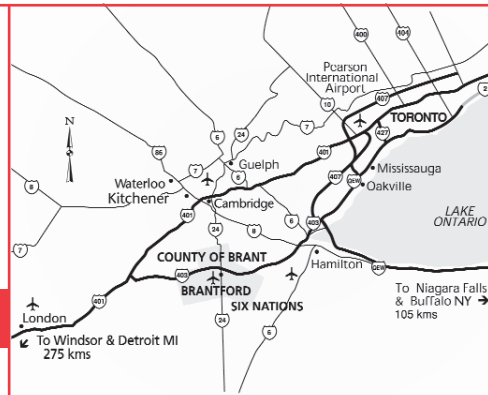

Brantford Mall 300 King George Rd.	753-7165
Murray St. & Grey St.	752-4694
St. George St. & St. Paul Ave.	756-6213

**Liquor Stores**

Brantford Mall 300 King George Rd.	756-3712
Lynden Park Mall 84 Lynden Rd.	752-1779
Market St. S & Icomm Dr.	753-0541

(See City Map)

If you drink, please don't drive!

**17 AREA LOCATIONS TO SERVE YOU!**

648 Colborne St. E.	753-6264	1 D4
1290 Colborne St. E.	759-7155	2 D5
164 Colborne St. W.	751-1432	3 D3
Brantford Bus Terminal	758-9996	4 C3
225 Henry St.	753-4816	5 C4
20 King George Rd.	759-5570	6 B3
236 King George Rd.	759-8834	7 A3
155 Lynden Rd.	757-0092	8 A4
177 Paris Rd.	754-0496	9 B2
11 Sinclair Blvd.	720-0385	10 B5
226 West St.	756-4555	11 C3
610 West St.	754-1323	12 B4
Brantford General Hospital	751-5544	13 C3
Lynden Park Mall	759-4911	14 B4
151 Dundas St. E. (Paris)	442-1430	15 C3
304 Grand River St. N. (Paris)	442-4615	16 C2
184 Brant Rd. (St. George)	448-3813	17 C3

An easy one-hour drive from Toronto and the Niagara region located along Highway 403 via the QEW. Brantford is less than one hour from two International airports, and serviced by VIA rail and several bus lines.

**5 AREA LOCATIONS TO SERVE YOU!**

27 Stanley St.	756-4011	19 D4
73 King George Rd.	756-7350	20 B3
299 Wayne Gretzky Pkwy.	758-1010	21 B4
300 King George Rd. (in Wal-Mart)	756-2046	22 A3
307 Grand River St. N. (in Paris)	442-5964	23 C3