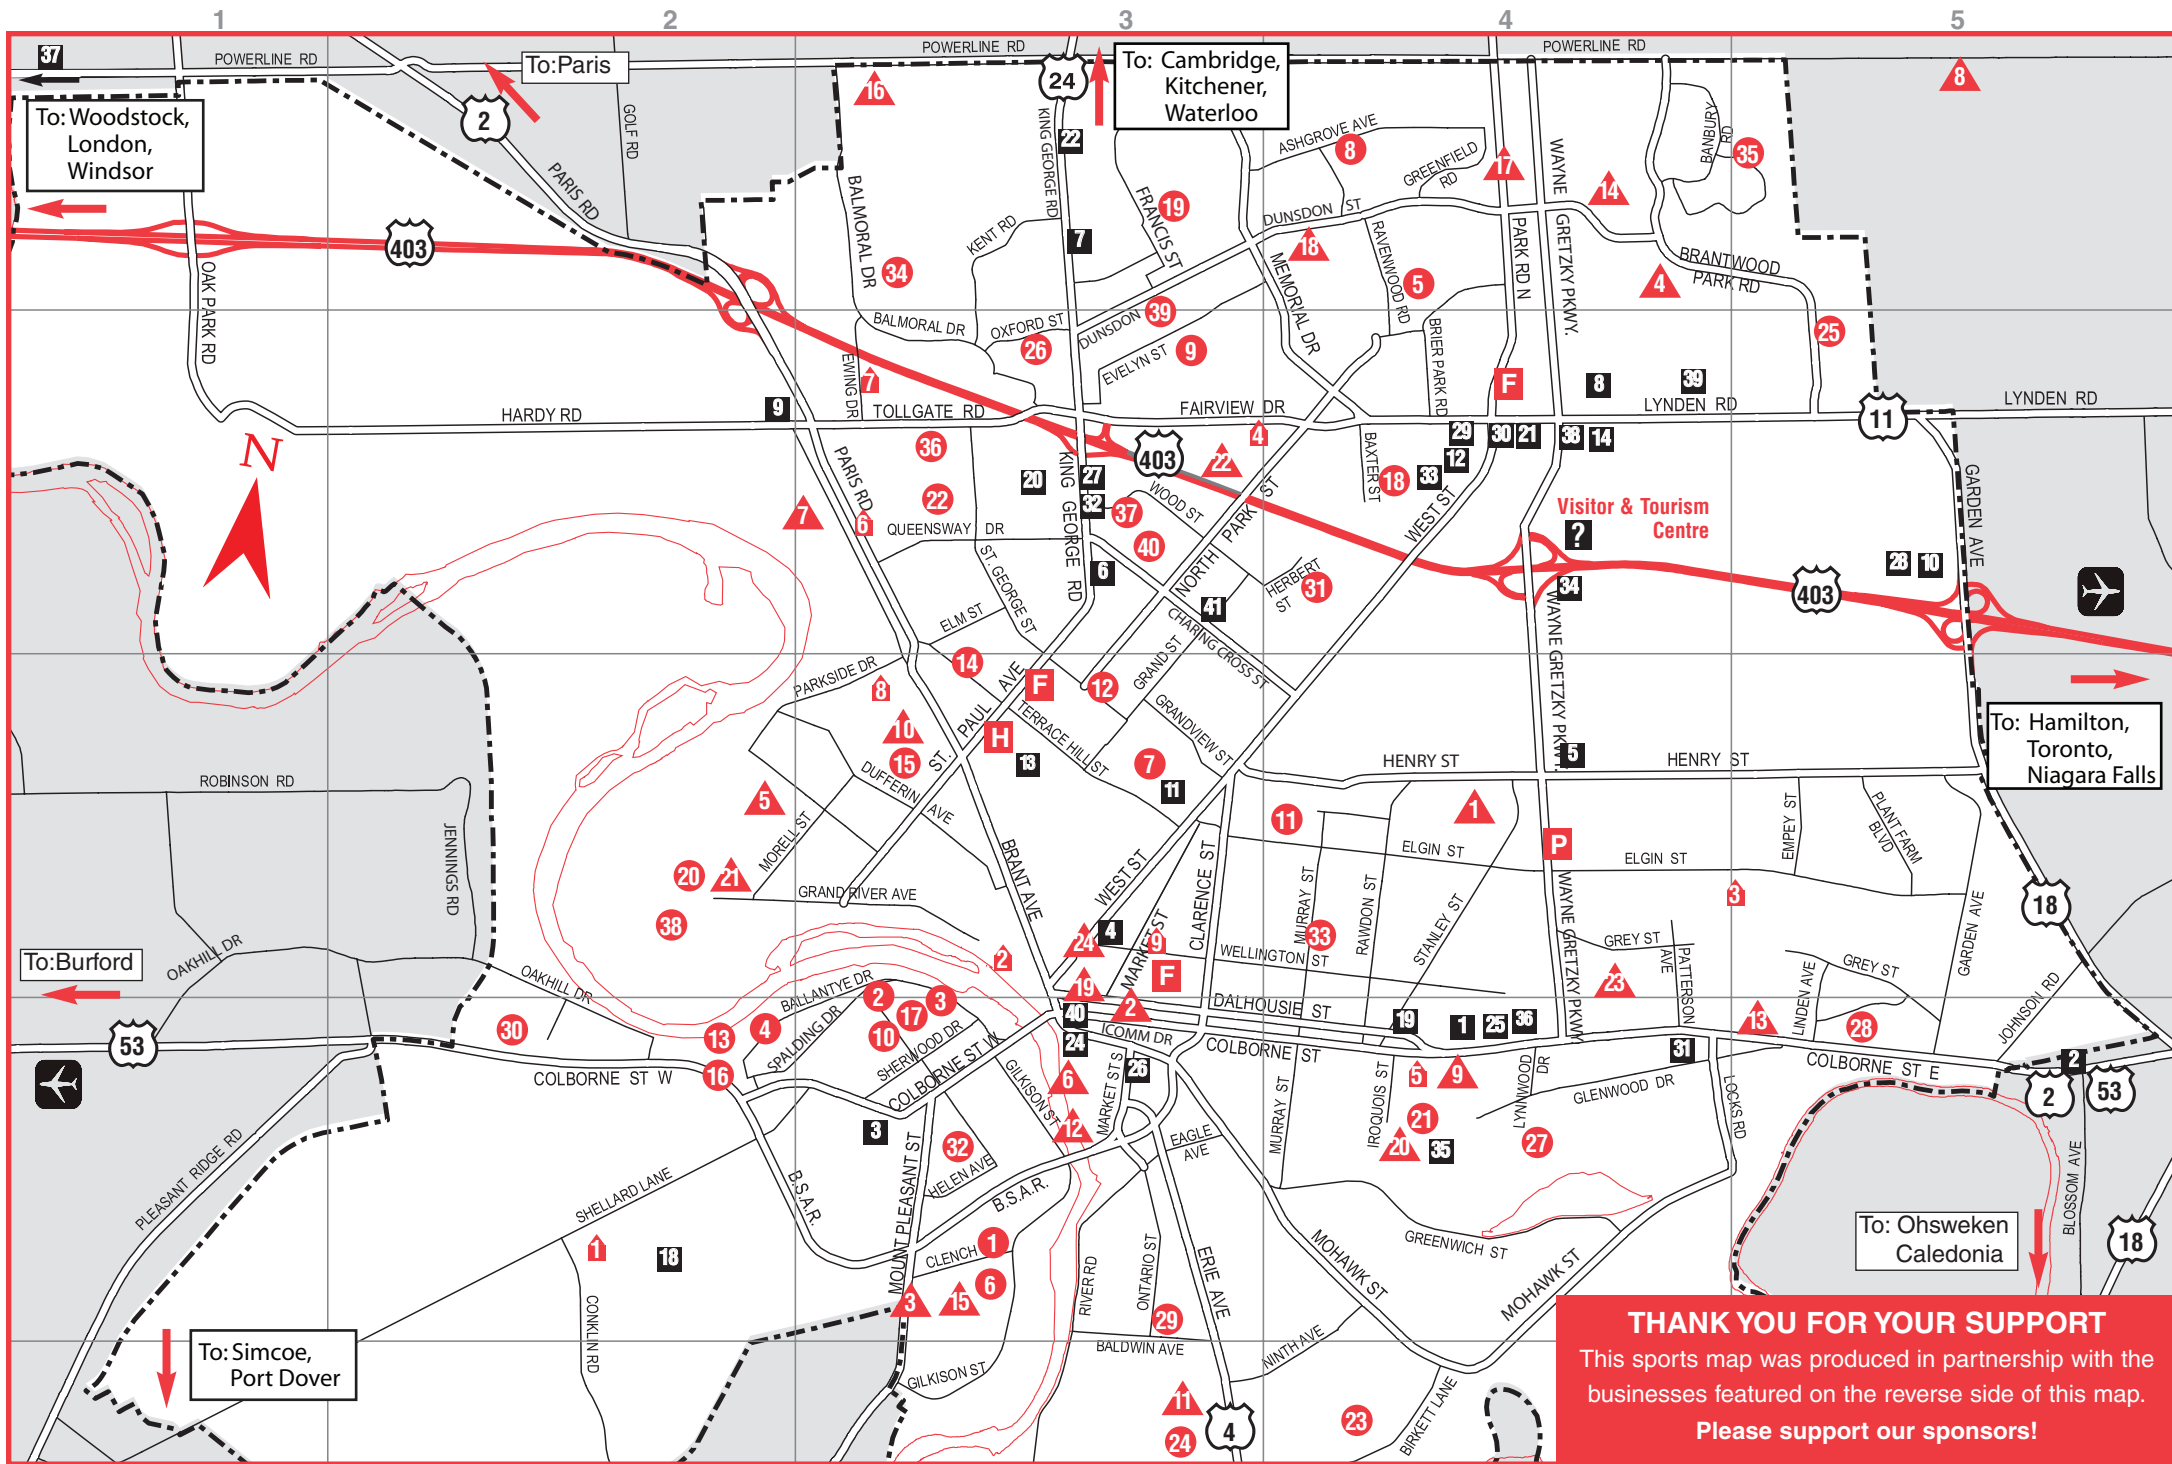

THANK YOU FOR YOUR SUPPORT

This sports map was produced in partnership with the businesses featured on the reverse side of this map.

Please support our sponsors!

EMERGENCY LOCATIONS

H	Brantford General Hospital
P	Brantford Police Station
F	Brantford Fire Stations

For information call or visit
(800) 265-6299 or (519) 751-9900
399 Wayne Gretzky Parkway, Brantford ON
Visit our website: www.brantford.ca/tourism

For information call or visit:
(519) 756-1500 or (519) 759-5975 Fax
1 Sherwood Drive, Brantford ON
www.brantford.ca/parksrecreation