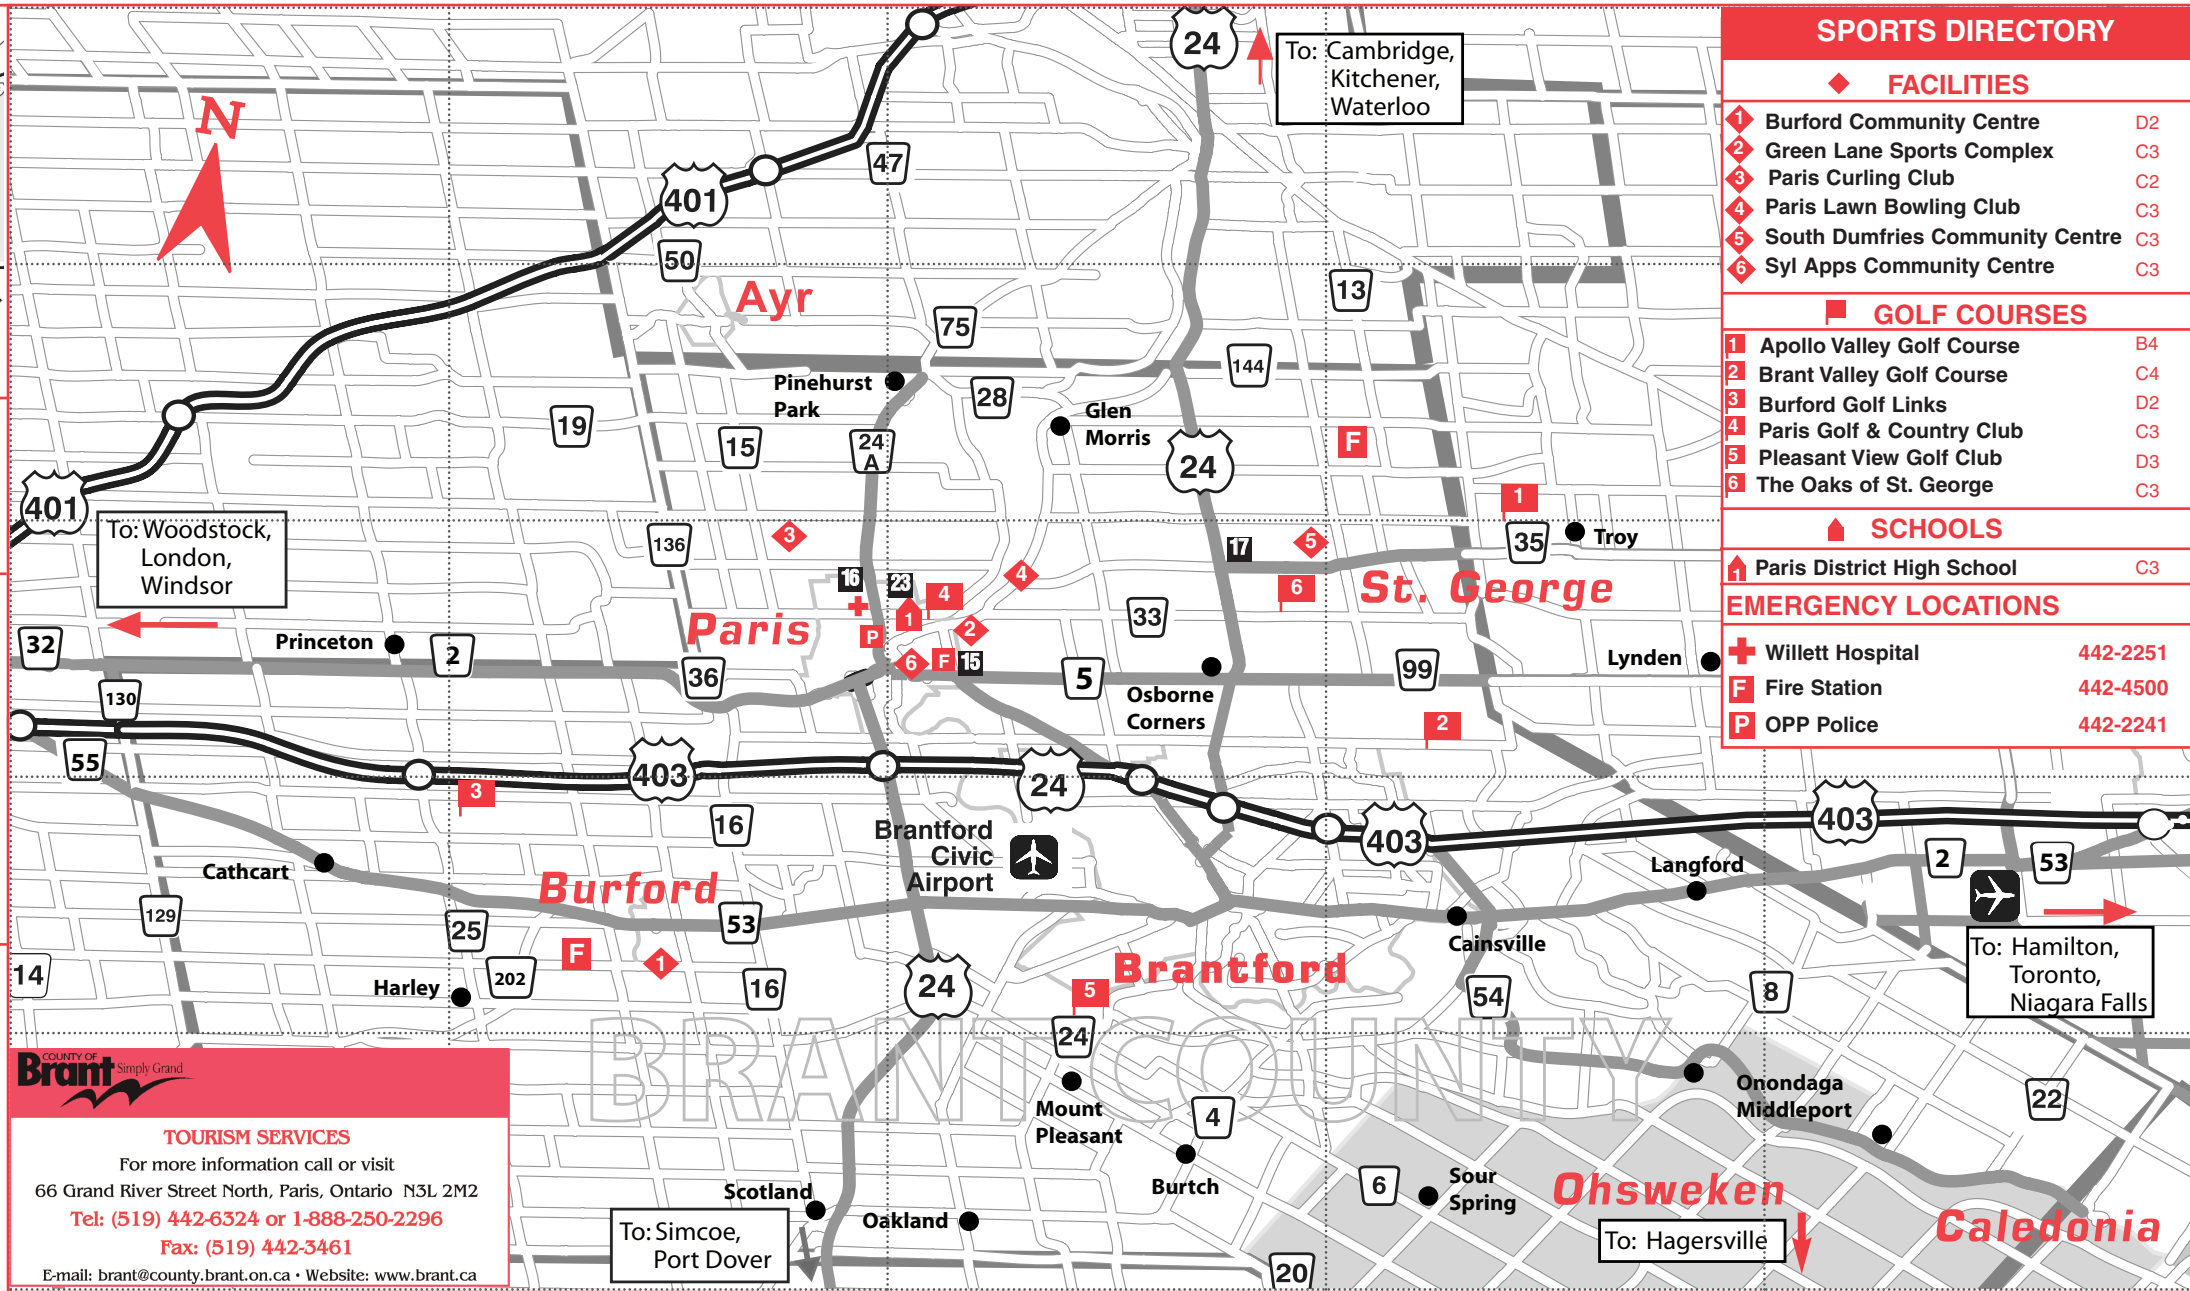

TOURISM SERVICES
For more information call or visit
66 Grand River Street North, Paris, Ontario N3L 2M2
Tel: (519) 442-6324 or 1-888-250-2296
Fax: (519) 442-3461
E-mail: brant@county.brant.on.ca • Website: www.brant.ca

5 AREA LOCATIONS TO SERVE YOU!

27 Stanley St.	756-4011	19 D4
73 King George Rd.	756-7350	20 B3
299 Wayne Gretzky Pkwy.	758-1010	21 B4
300 King George Rd. (in Wal-Mart)	756-2046	22 A3
307 Grand River St. N. (in Paris)	442-5964	23 C3

COME PLAY IN OUR UNIVERSE!

• Open 24 hrs. 7 days a week • 450 Exciting Slot Machines • 50 Popular Table Games
• FREE membership in the Winner's Circle Players Club offers players an opportunity to earn cashback, complimentary meals & more • Stargate retail shop
• Galileo's Buffet & Grille Restaurant
40 Icomm Drive, Brantford, ON (519) 752-5004 Toll Free: 1-888-694-6946
*Must be 19 years of age or older. Government issued photo ID required as proof of age. Go for fun, not for broke. Play responsibly. The Ontario Problem Gambling Helpline: 1-888-230-3505

SPORTS DIRECTORY

FACILITIES

1	Burford Community Centre	D2
2	Green Lane Sports Complex	C3
3	Paris Curling Club	C2
4	Paris Lawn Bowling Club	C3
5	South Dumfries Community Centre	C3
6	Syl Apps Community Centre	C3

GOLF COURSES

1	Apollo Valley Golf Course	B4
2	Brant Valley Golf Course	C4
3	Burford Golf Links	D2
4	Paris Golf & Country Club	C3
5	Pleasant View Golf Club	D3
6	The Oaks of St. George	C3

SCHOOLS

Paris District High School	C3

EMERGENCY LOCATIONS

Willett Hospital	442-2251
Fire Station	442-4500
OPP Police	442-2241

5 AREA LOCATIONS TO SERVE YOU!

656 Colborne St. E.	752-9200	25 D4
78 Icomm Dr.	753-7708	26 D3
68 King George Rd.	756-3120	27 B3
11 Sinclair Blvd.	753-5578	28 B5
620 West St.	756-2414	29 B4

DAYS INN
"Enjoy your Stay While you Play"
460 Fairview Dr. Brantford, ON
(519) 759-2700 or 1-800-329-7466
stay@daysinnbrantford.com | www.daysinnbrantford.com

the sherwood
restaurant & catering
799 Colborne St. E. Brantford, ON
Licensed under L.L.B.O.
(519) 756-5484 or (519) 756-7950
www.shercat.com

Comfort Inn
58 King George Rd. Brantford, ON
(519) 753-3100 or 1-800-228-5150
Fax (519) 753-8138

MR.SUB
410 Fairview Dr. Brantford, ON
(519) 756-3999

Best Western
(Hwy. 403 & Wayne Gretzky Pkwy.)
19 Holiday Dr. Brantford, ON
(519) 753-8651 or 1-877-341-1234
Fax (519) 753-2619 www.brantparkinn.com

STAR LANES
144 Mary St. Brantford, ON
(519) 752-8454
LICENCED UNDER THE L.L.B.O.

Holiday Inn
664 Colborne St. E. Brantford, ON
(519) 758-9999 or 1-800-HOLIDAY
Fax (519) 758-1515
Email: hibrantford@rogers.com | www.holiday-inn.com/brantfordon

w
wescast industries inc.
799 Powerline Rd. W. Brantford, ON
(519) 759-0452
Fax (519) 759-8535

LYNDEN PARK MALL
Why Go Anyplace Else?
Wayne Gretzky Pkwy / Brantford
(519) 753-8484
www.lyndenparkmall.com

KINGS BUFFET
Be A Winner Come For Dinner
175 Lynden Rd. Brantford, ON
(519) 753-0600 or Fax (519) 753-6030
www.kingsbuffet.com
Open Every Day from 11:00 a.m.