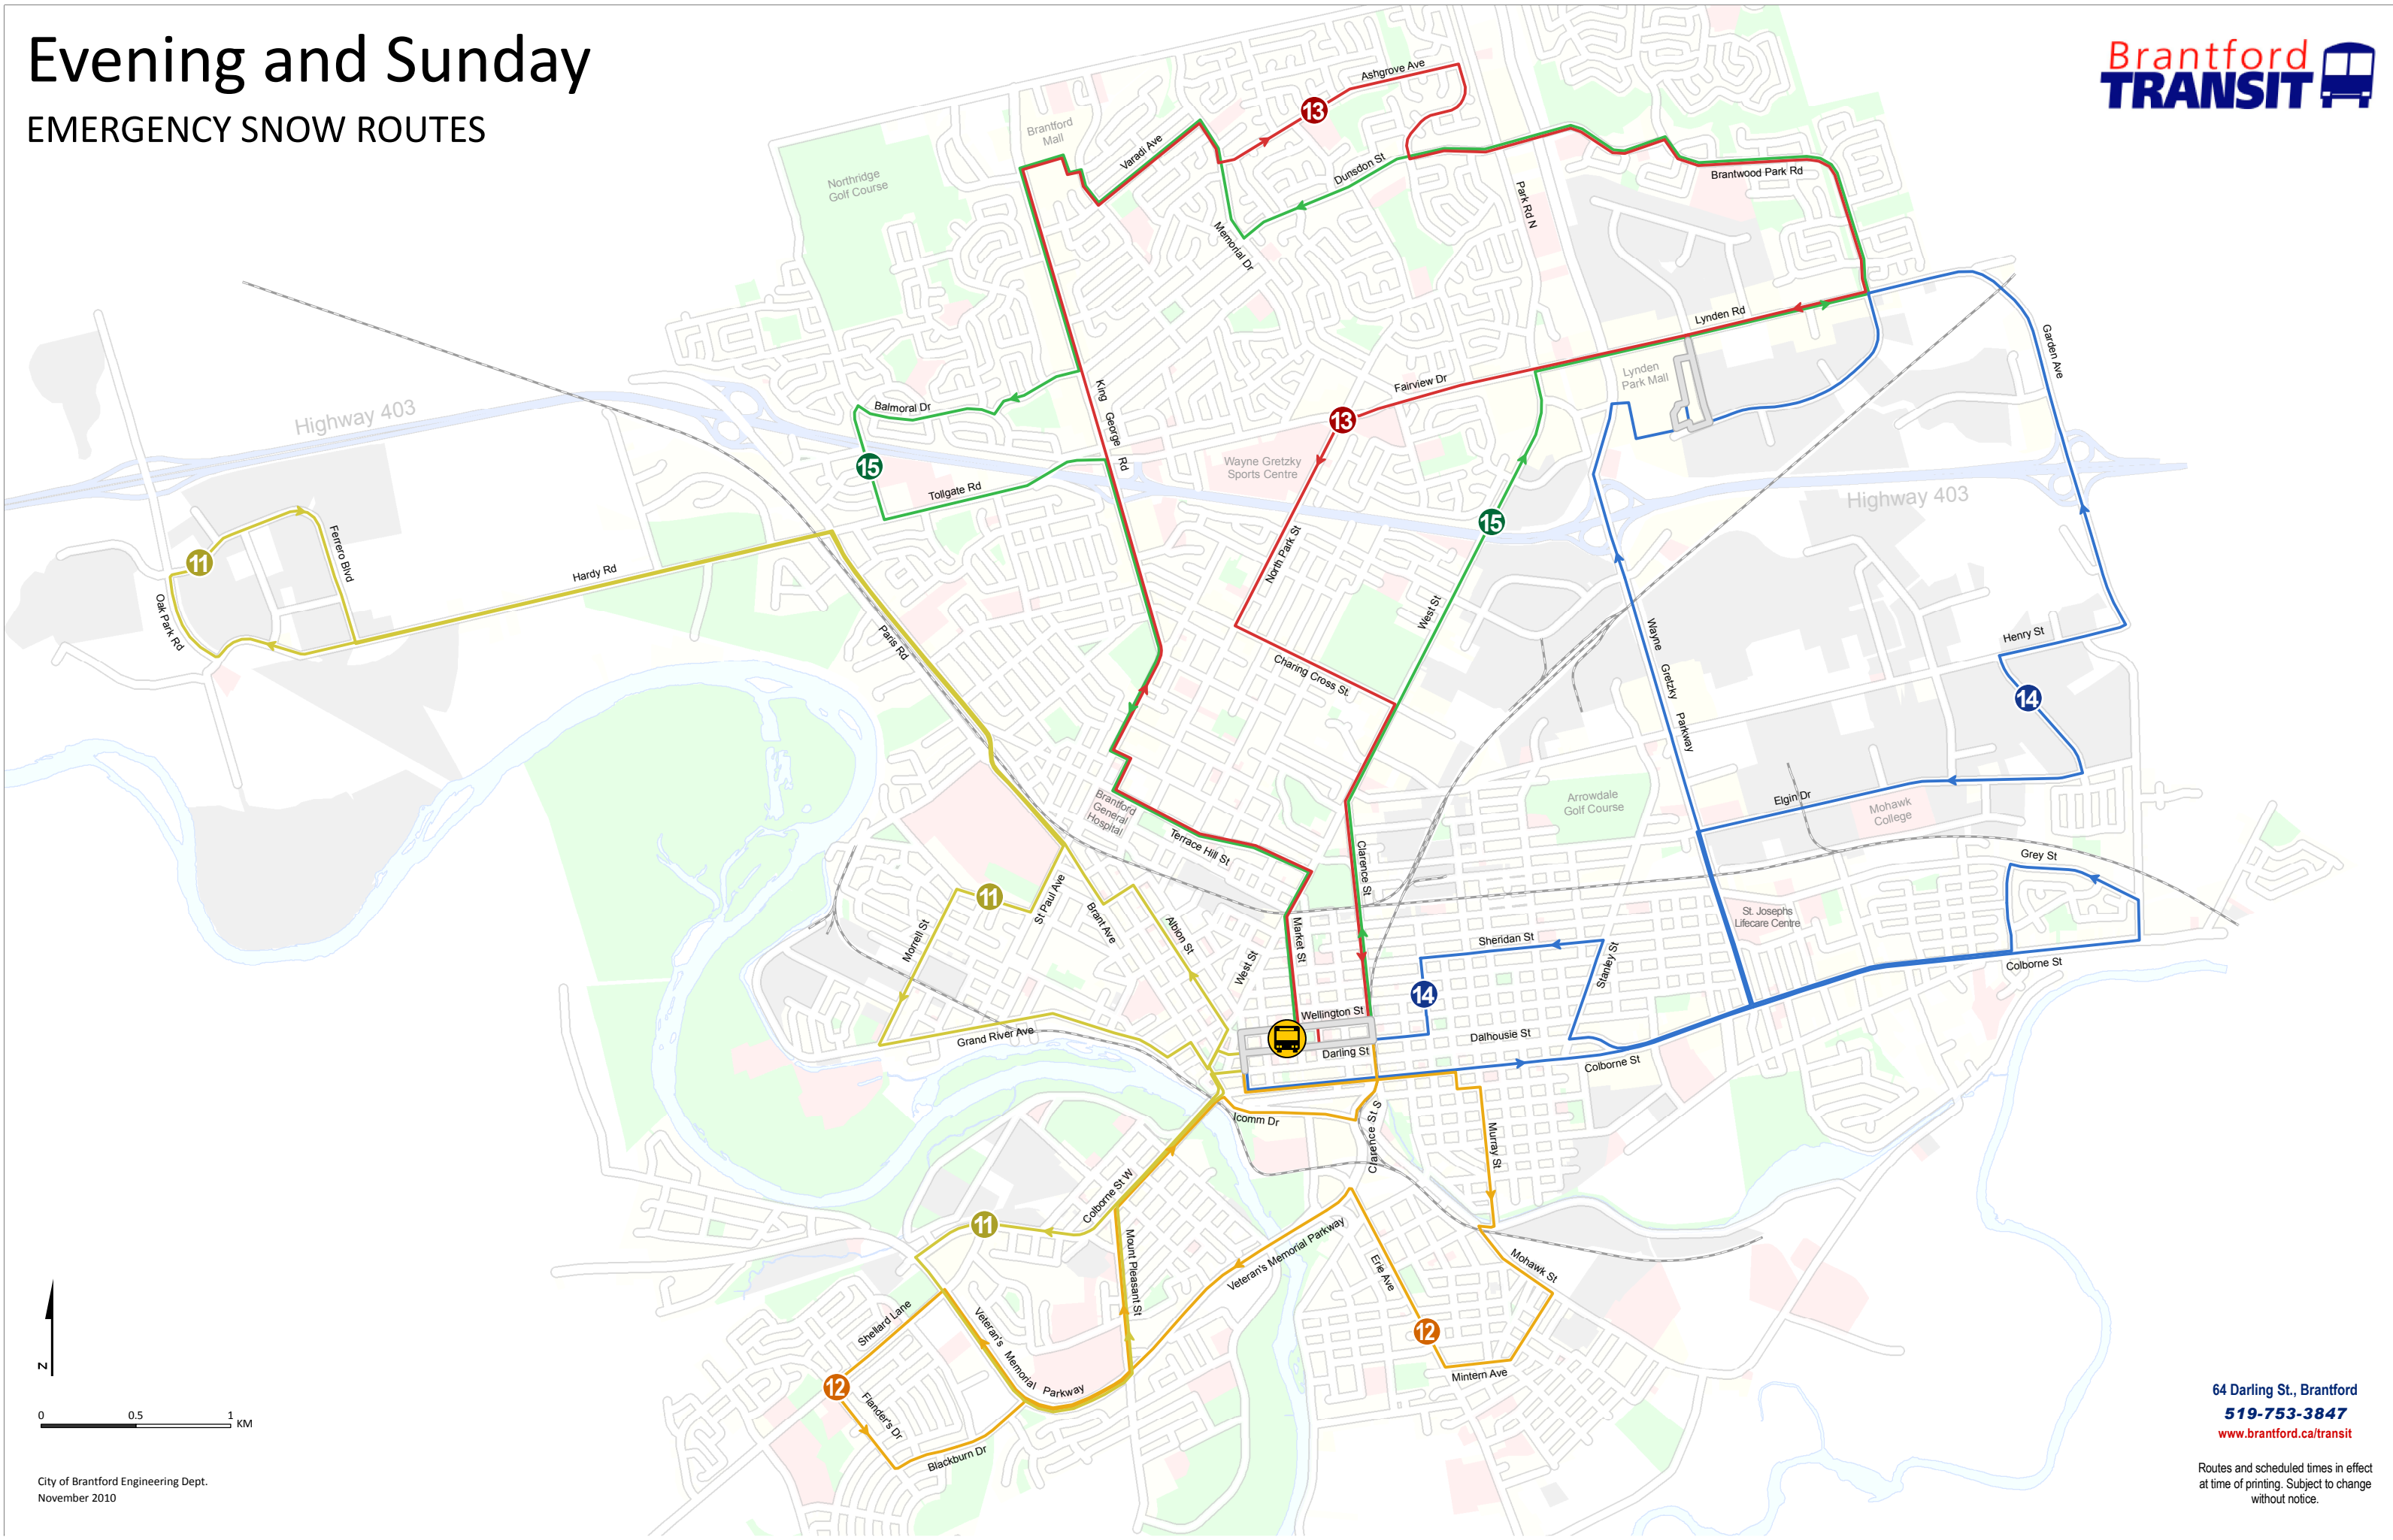

# Evening and Sunday

## EMERGENCY SNOW ROUTES

64 Darling St., Brantford  
519-753-3847  
[www.brantford.ca/transit](http://www.brantford.ca/transit)

Routes and scheduled times in effect at time of printing. Subject to change without notice.