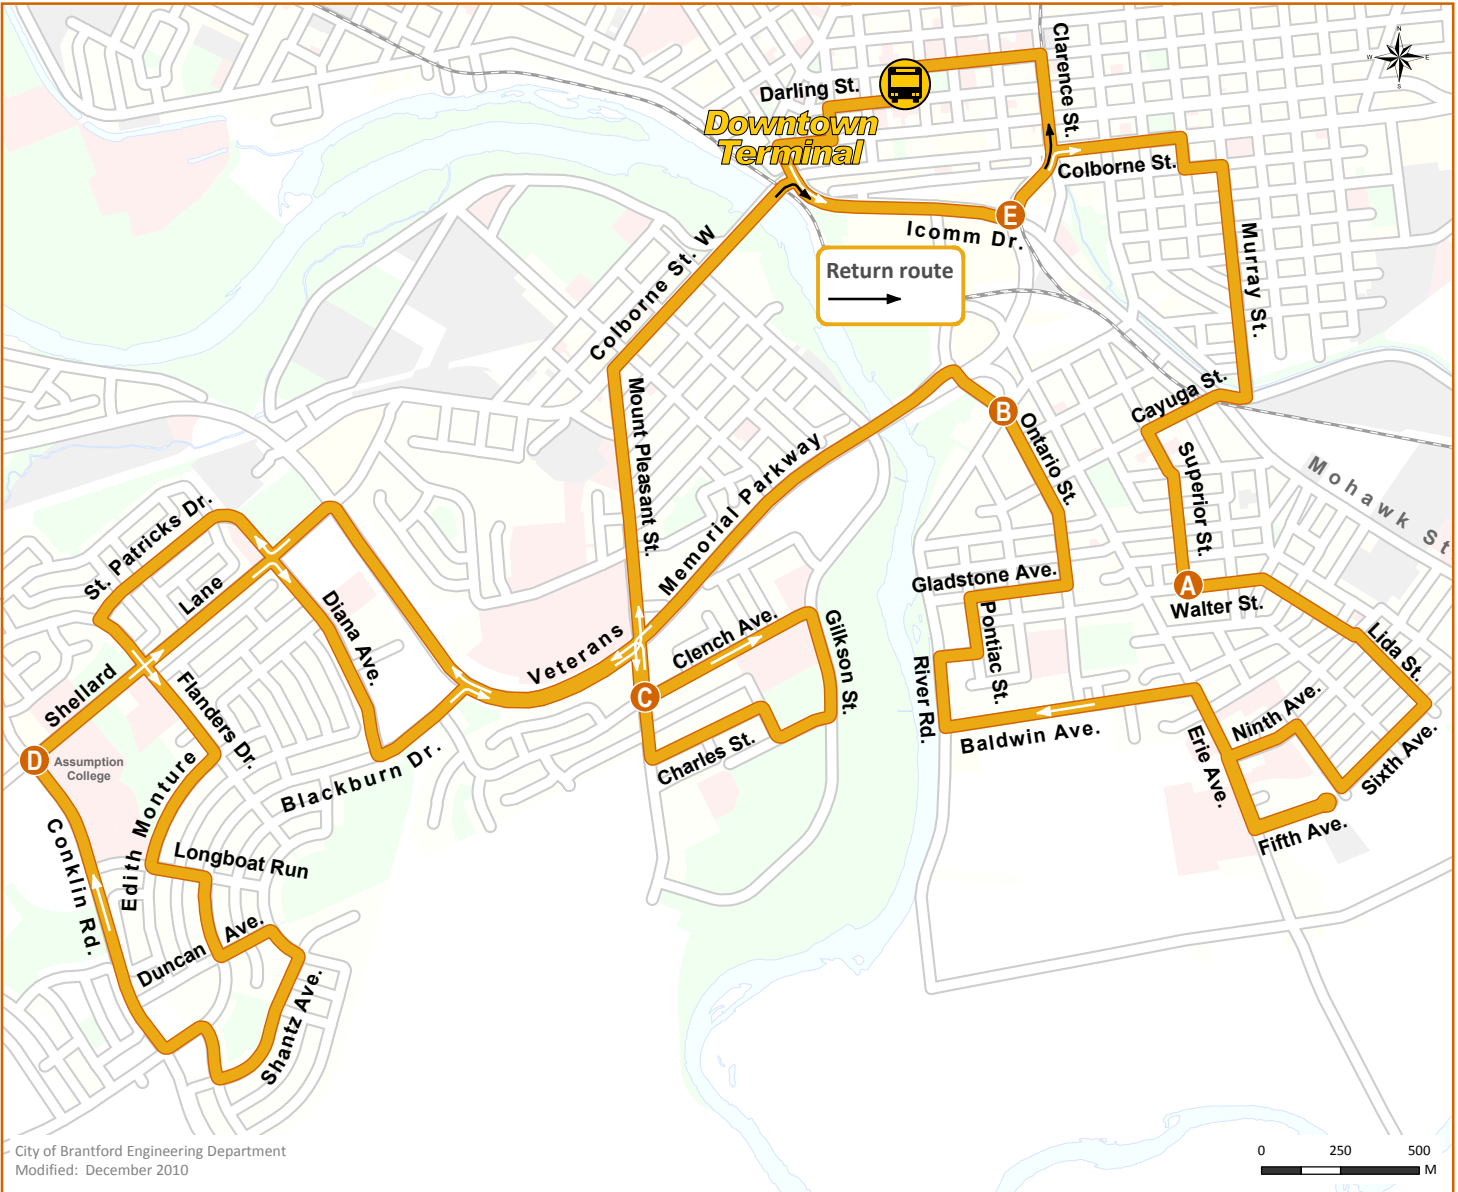

12

12 EAGLE PLACE SHELLARD

(A) (B) (C) (D) (E)

TIME OF DAY	Transit Terminal	Superior St. & Walter St.	Ontario St. & Eagle Ave.	Clench Ave. & Mount Pleasant	Conklin Ave. & Shellard Lane	Icomm Dr. & Market St. S	Transit Terminal	
MONDAY TO SATURDAY								
	6:30	6:40	6:50	6:55	7:10	7:20	7:25	
	7:30	7:40	7:50	7:55	8:10	8:20	8:25	
	8:30	8:40	8:50	8:55	9:10	9:20	9:25	
PM	9:30	9:40	9:50	9:55	10:10	10:20	10:25	
	10:30	10:40	10:50	10:55	11:10	11:20	11:25	
	11:30	11:40	11:50	11:55	12:10	12:20	12:25	
	12:30	DROP OFF ONLY						
SUNDAY								
AM	8:30	8:40	8:50	8:55	9:10	9:20	9:25	
	9:30	9:40	9:50	9:55	10:10	10:20	10:25	
	10:30	10:40	10:50	10:55	11:10	11:20	11:25	
	11:30	11:40	11:50	11:55	12:10	12:20	12:25	
	12:30	12:40	12:50	12:55	1:10	1:20	1:25	
	1:30	1:40	1:50	1:55	2:10	2:20	2:25	
PM	2:30	2:40	2:50	2:55	3:10	3:20	3:25	
	3:30	3:40	3:50	3:55	4:10	4:20	4:25	
	4:30	4:40	4:50	4:55	5:10	5:20	5:25	
	5:30	5:40	5:50	5:55	6:10	6:20	6:25	

64 Darling St., Brantford
519-753-3847
www.brantford.ca/transit

Routes and scheduled times in effect at time of printing. Subject to change without notice.