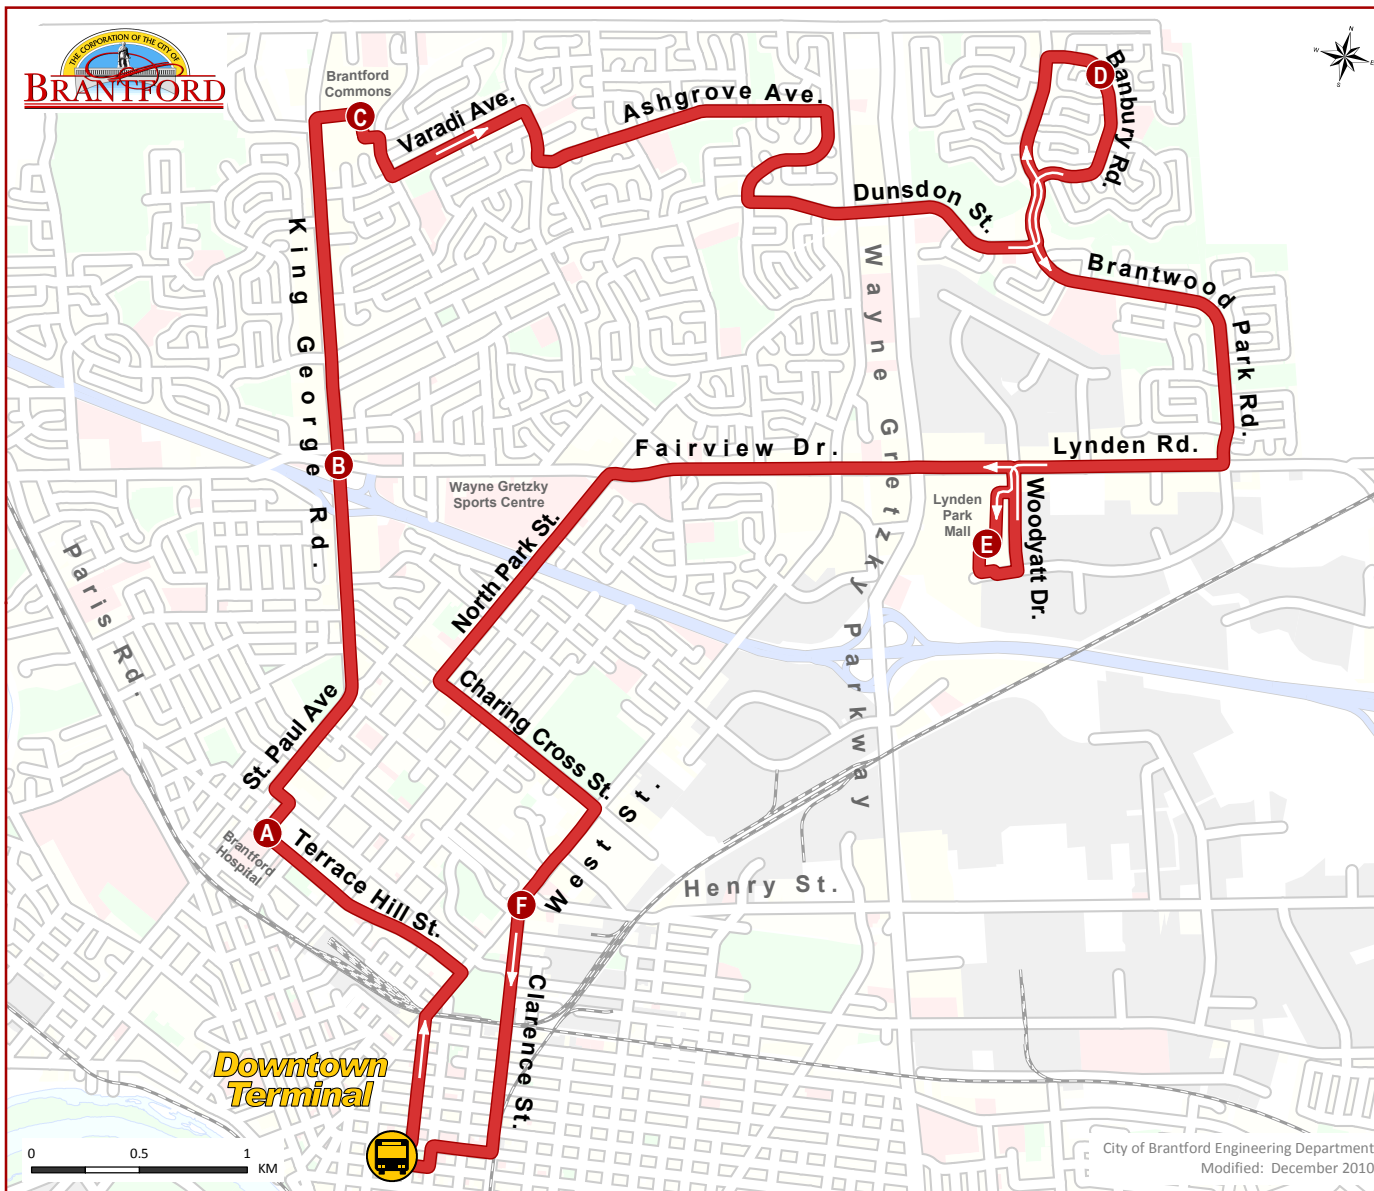

13

13 KING GEORGE RD BRANTWOOD PARK

(A) (B) (C) (D) (E) (F)

TIME OF DAY	(A) Transit Terminal	(B) Brantford Hospital	(C) King George Rd. & Tollgate Rd.	(D) Brantford Commons	(E) Brantbury Rd. & Coulbeck Rd.	(F) Lynden Park Mall	West St. & Clarence St.	Transit Terminal
-------------	----------------------	------------------------	------------------------------------	-----------------------	----------------------------------	----------------------	-------------------------	------------------

MONDAY TO SATURDAY								
	6:30	6:35	6:40	6:45	7:00	7:10	7:20	7:25
	7:30	7:35	7:40	7:45	8:00	8:10	8:20	8:25
PM	8:30	8:35	8:40	8:45	9:00	9:10	9:20	9:25
	9:30	9:35	9:40	9:45	10:00	10:10	10:20	10:25
	10:30	10:35	10:40	10:45	11:00	11:10	11:20	11:25
	11:30	11:35	11:40	11:45	12:00	12:10	12:20	12:25
	12:30	DROP OFF ONLY						

SUNDAY								
AM	8:30	8:35	8:40	8:45	9:00	9:10	9:20	9:25
	9:30	9:35	9:40	9:45	10:00	10:10	10:20	10:25
	10:30	10:35	10:40	10:45	11:00	11:10	11:20	11:25
	11:30	11:35	11:40	11:45	12:00	12:10	12:20	12:25
	12:30	12:35	12:40	12:45	1:00	1:10	1:20	1:25
PM	1:30	1:35	1:40	1:45	2:00	2:10	2:20	2:25
	2:30	2:35	2:40	2:45	3:00	3:10	3:20	3:25
	3:30	3:35	3:40	3:45	4:00	4:10	4:20	4:25
	4:30	4:35	4:40	4:45	5:00	5:10	5:20	5:25
	5:30	5:35	5:40	5:45	6:00	6:10	6:20	6:25

Route previously referred to as RED route

64 Darling St., Brantford
519-753-3847
www.brantford.ca/transit

Routes and scheduled times in effect at time of printing. Subject to change without notice.