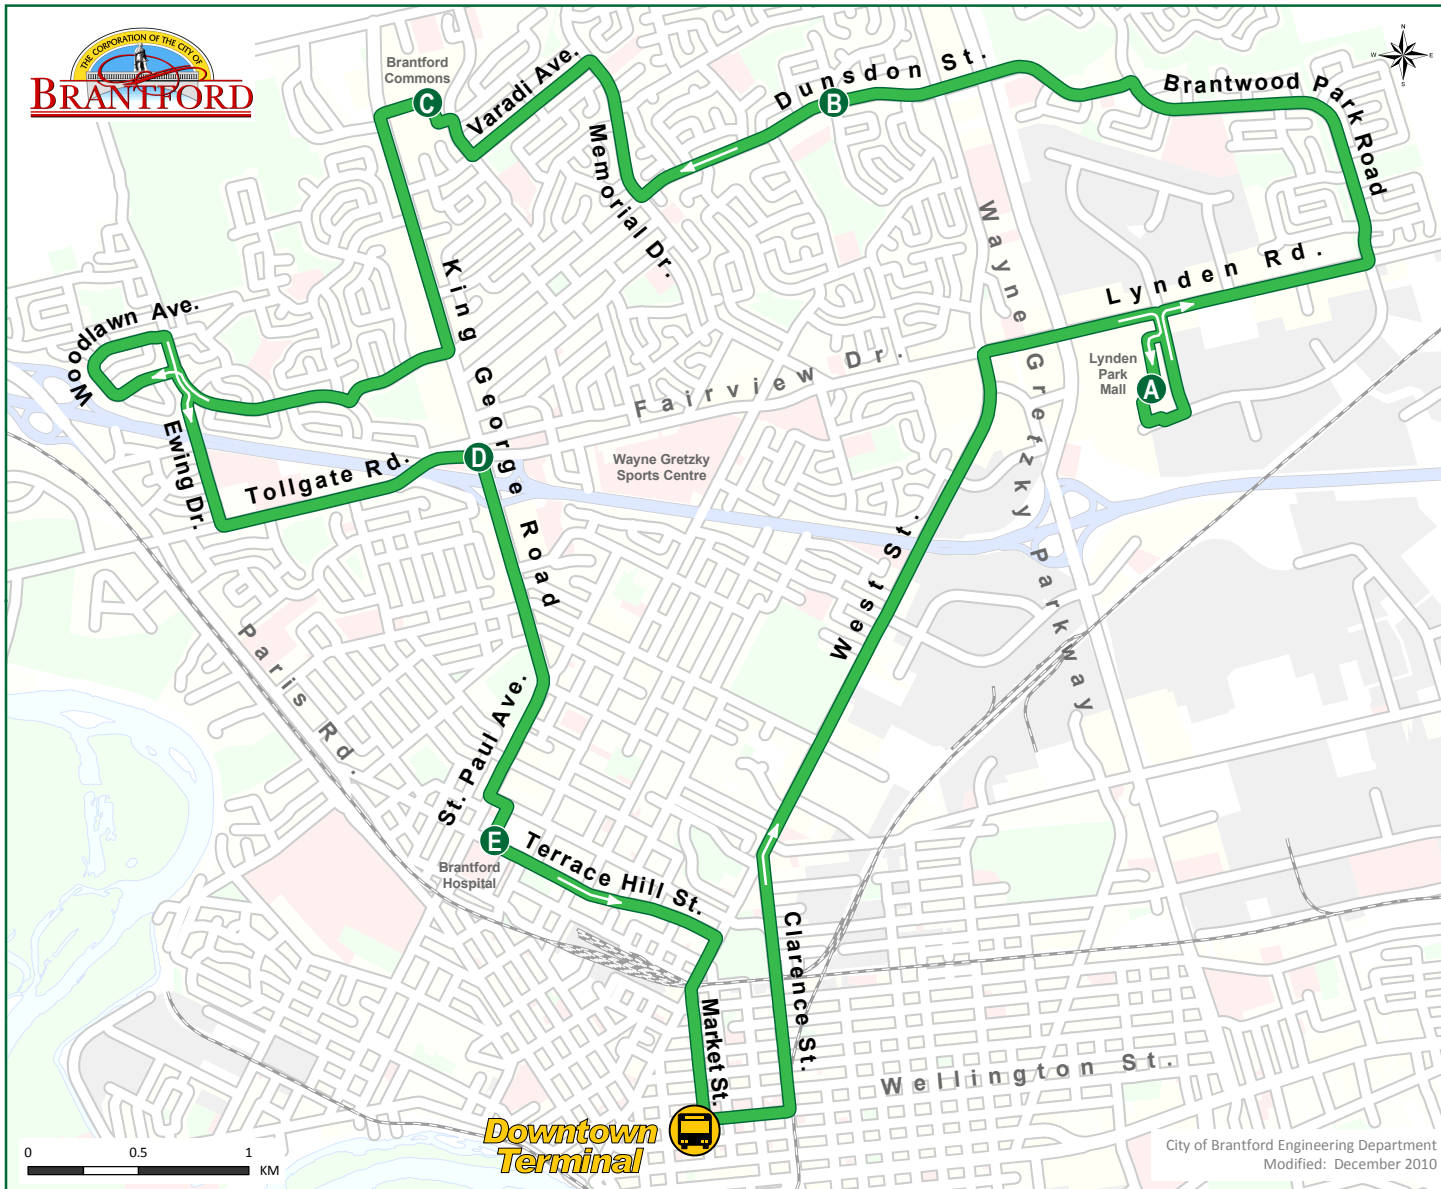

# 15

**Brantford**  
**TRANSIT**   
Evening & Sunday Service

## 15 WEST STREET MAYFAIR

A B C D E

TIME OF DAY	A	B	C	D	E
Transit Terminal					
Lynden Park Mall					
Dunsdon St. & Greenfield Rd.					
Brantford Commons					
King George Rd. & Tollgate Rd.					
Brantford Hospital					
Transit Terminal					

### MONDAY TO SATURDAY

TIME OF DAY	A	B	C	D	E	
6:30	6:40	6:50	7:00	7:10	7:20	7:25
7:30	7:40	7:50	8:00	8:10	8:20	8:25
8:30	8:40	8:50	9:00	9:10	9:20	9:25
9:30	9:40	9:50	10:00	10:10	10:20	10:25
10:30	10:40	10:50	11:00	11:10	11:20	11:25
11:30	11:40	11:50	12:00	12:10	12:20	12:25
12:30	DROP OFF ONLY					