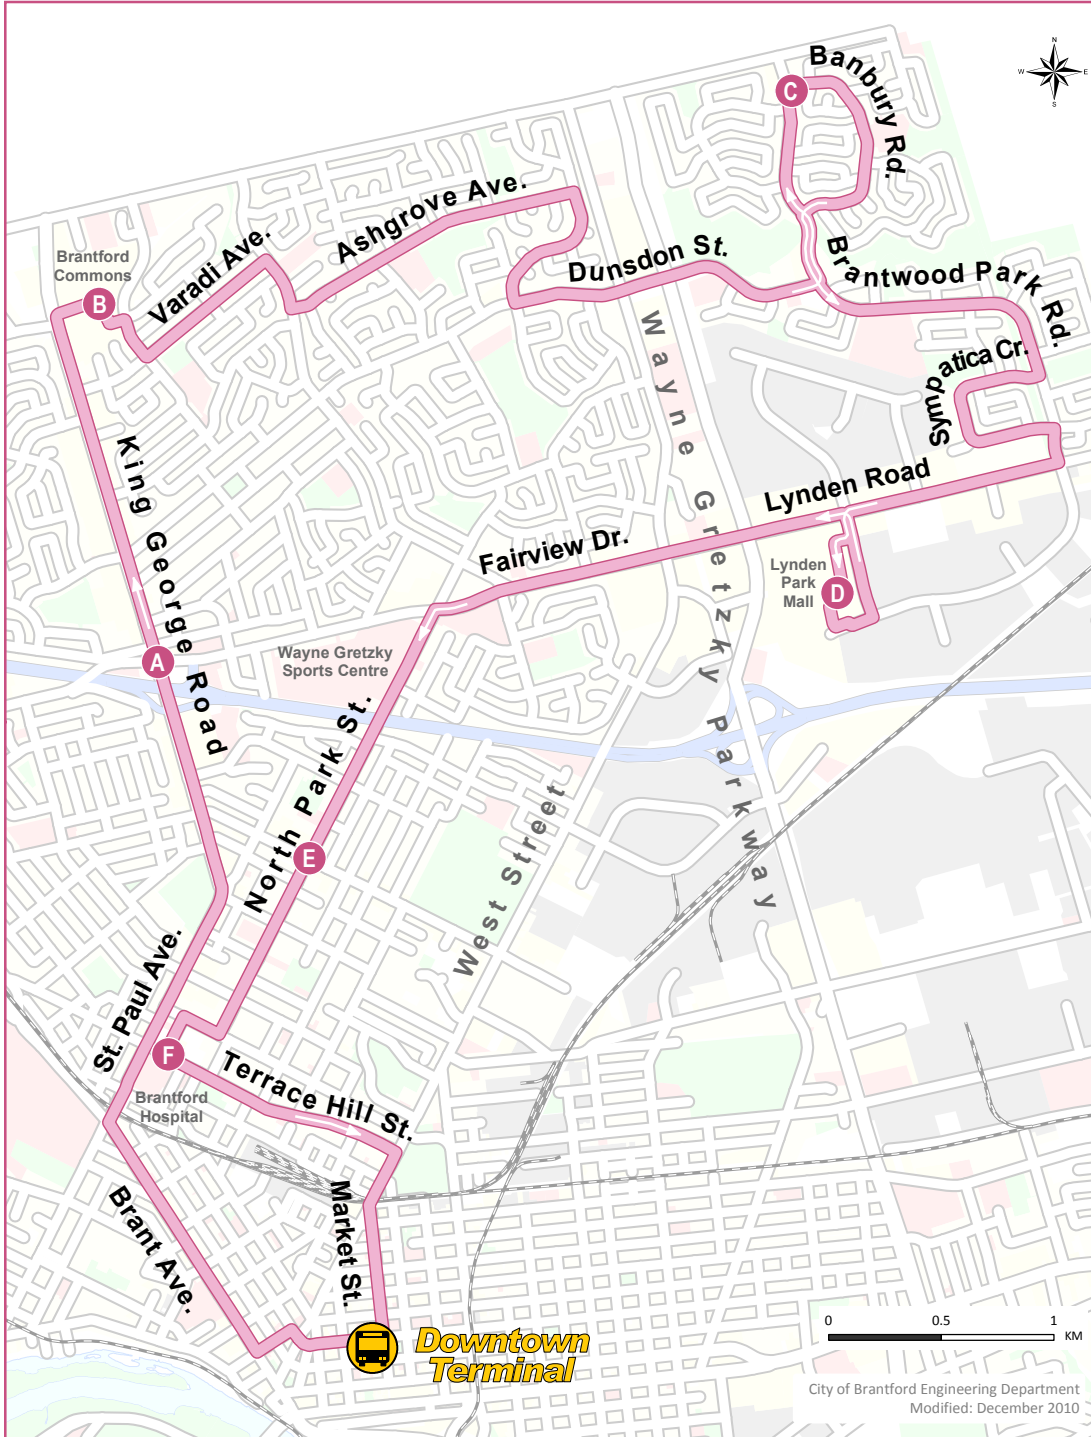

4C

64 Darling St., Brantford
 519-753-3847
www.brantford.ca/transit

Routes and scheduled times in effect at time of printing. Subject to change without notice.

4C MALL LINK

	A	B	C	D	E	F
TIME OF DAY	Transit Terminal	King George Rd. & Tollgate Rd.	Brantford Commons	Banbury Rd. & Brantwood Park	Lynden Park Mall	Charing Cross & North Park St.
	Brantford Hospital	Transit Terminal				

MONDAY TO SATURDAY

TIME OF DAY	A	B	C	D	E	F
6:00	6:10	6:17	6:30	6:38	6:45	6:55
6:30	6:40	6:47	7:00	7:08	7:15	7:25
7:00	7:10	7:17	7:30	7:38	7:45	7:55
7:30	7:40	7:47	8:00	8:08	8:15	8:25
8:00	8:10	8:17	8:30	8:38	8:45	8:55
8:30	8:40	8:47	9:00	9:08	9:15	9:25
9:00	9:10	9:17	9:30	9:38	9:45	9:55
9:30	9:40	9:47	10:00	10:08	10:15	10:25
10:00	10:10	10:17	10:30	10:38	10:45	10:55
10:30	10:40	10:47	11:00	11:08	11:15	11:25
11:00	11:10	11:17	11:30	11:38	11:45	11:55
11:30	11:40	11:47	12:00	12:08	12:15	12:25
12:00	12:10	12:17	12:30	12:38	12:45	12:55
12:30	12:40	12:47	1:00	1:08	1:15	1:25
1:00	1:10	1:17	1:30	1:38	1:45	1:55
1:30	1:40	1:47	2:00	2:08	2:15	2:25
2:00	2:10	2:17	2:30	2:38	2:45	2:55
2:30	2:40	2:47	3:00	3:08	3:15	3:25
3:00	3:10	3:17	3:30	3:38	3:45	3:55
3:30	3:40	3:47	4:00	4:08	4:15	4:25
4:00	4:10	4:17	4:30	4:38	4:45	4:55
4:30	4:40	4:47	5:00	5:08	5:15	5:25
5:00	5:10	5:17	5:30	5:38	5:45	5:55
5:30	5:40	5:47	6:00	6:08	6:15	6:25
6:00	6:10	6:17	6:30	6:38	6:45	6:55