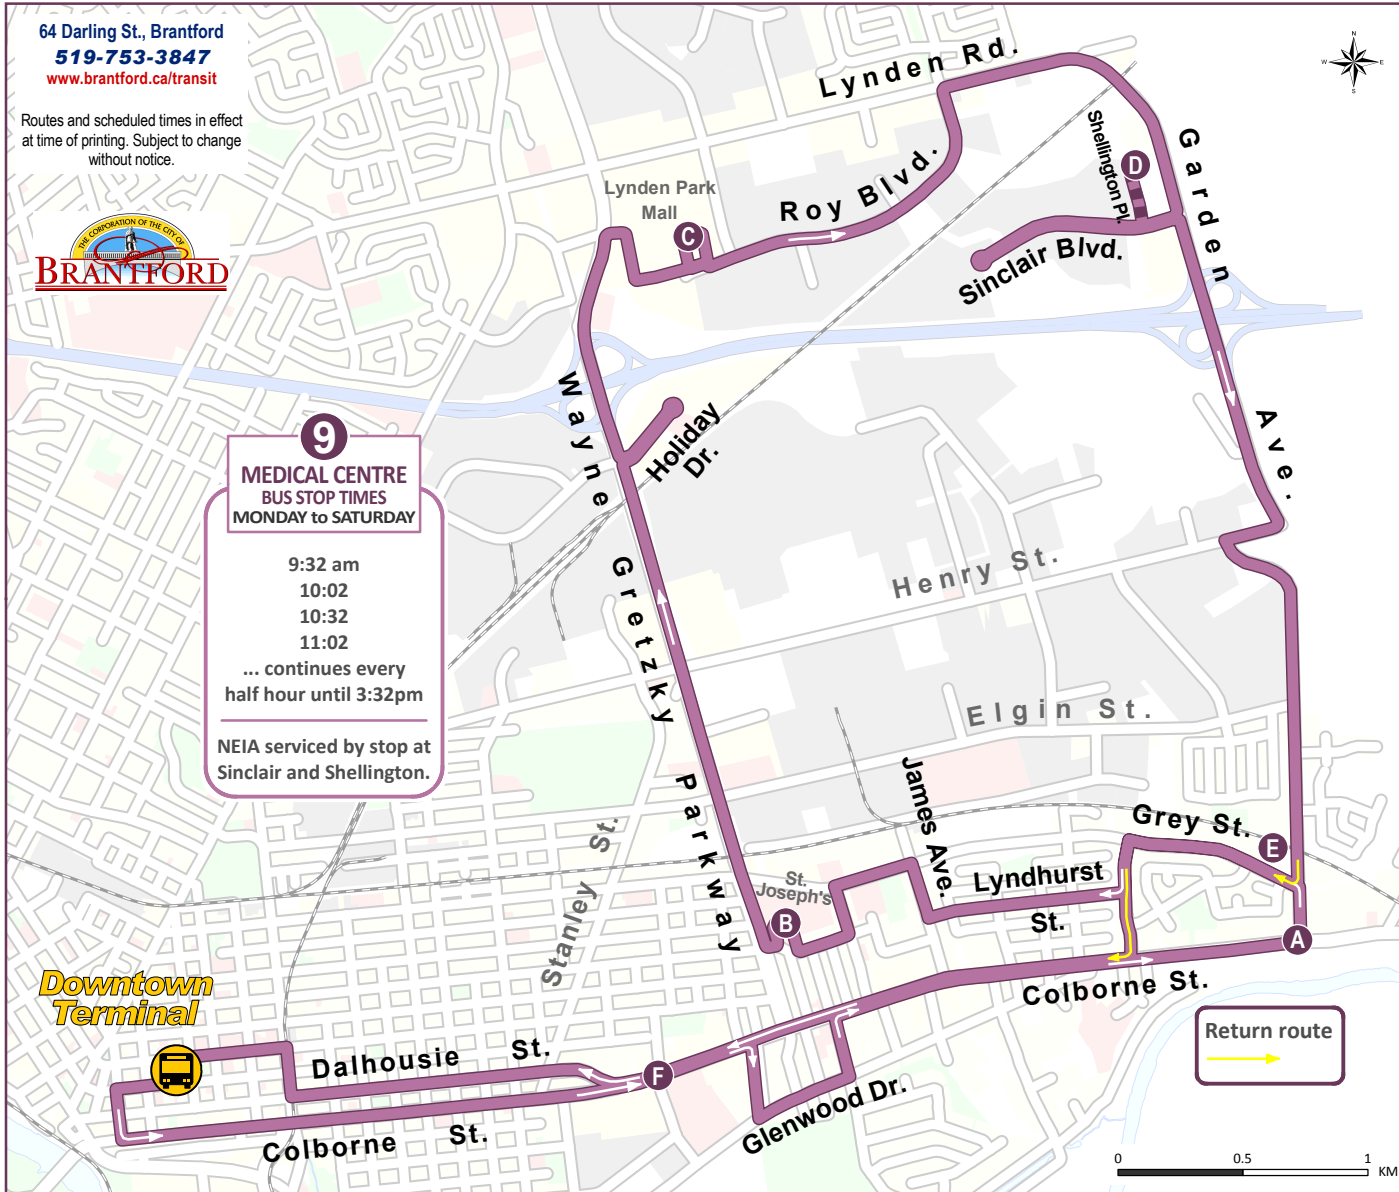

9

64 Darling St., Brantford
519-753-3847
www.brantford.ca/transit

Routes and scheduled times in effect at time of printing. Subject to change without notice.

9
MEDICAL CENTRE
BUS STOP TIMES
MONDAY to SATURDAY

9:32 am
 10:02
 10:32
 11:02

... continues every
 half hour until 3:32pm

NEIA serviced by stop at
 Sinclair and Shellington.

9 ECHO PLACE

TIME OF DAY	A	B	C	D	E	F
Transit Terminal	Colborne St. & Garden Ave.	St. Joseph's Lifecare Centre	Lynden Park Mall	Brantford Medical Centre	Garden Ave. & Grey St.	Colborne St. & Puleston St.

MONDAY TO SATURDAY

TIME OF DAY	A	B	C	D	E	F
6:00	6:10	6:20	6:28	6:00	6:08	6:15
6:30	6:40	6:50	6:58	Service to NEIA	6:38	6:45
7:00	7:10	7:20	7:28	Service to NEIA	7:08	7:15
7:30	7:40	7:50	7:58	Service to NEIA	7:38	7:45
8:00	8:10	8:20	8:28	Service to NEIA	8:08	8:15
8:30	8:40	8:50	8:58	Service to NEIA	8:38	8:45
9:00	9:10	9:20	9:28	9:32	9:08	9:15
9:30	9:40	9:50	9:58	10:02	9:38	9:45
10:00	10:10	10:20	10:28	10:32	10:08	10:15
10:30	10:40	10:50	10:58	11:02	11:08	11:15
11:00	11:10	11:20	11:28	11:32	11:38	11:45
11:30	11:40	11:50	11:58	12:02	12:08	12:15
12:00	12:10	12:20	12:28	12:32	12:38	12:45
12:30	12:40	12:50	12:58	1:02	1:08	1:15
1:00	1:10	1:20	1:28	1:32	1:38	1:45
1:30	1:40	1:50	1:58	2:02	2:08	2:15
2:00	2:10	2:20	2:28	2:32	2:38	2:45
2:30	2:40	2:50	2:58	3:02	3:08	3:15
3:00	3:10	3:20	3:28	3:32	3:38	3:45
3:30	3:40	3:50	3:58	Service to NEIA	4:08	4:15
4:00	4:10	4:20	4:28	Service to NEIA	4:38	4:45
4:30	4:40	4:50	4:58	Service to NEIA	5:08	5:15
5:00	5:10	5:20	5:28	Service to NEIA	5:38	5:45
5:30	5:40	5:50	5:58	Service to NEIA	6:08	6:15
6:00	6:10	6:20	6:28	Service to NEIA	6:38	6:45