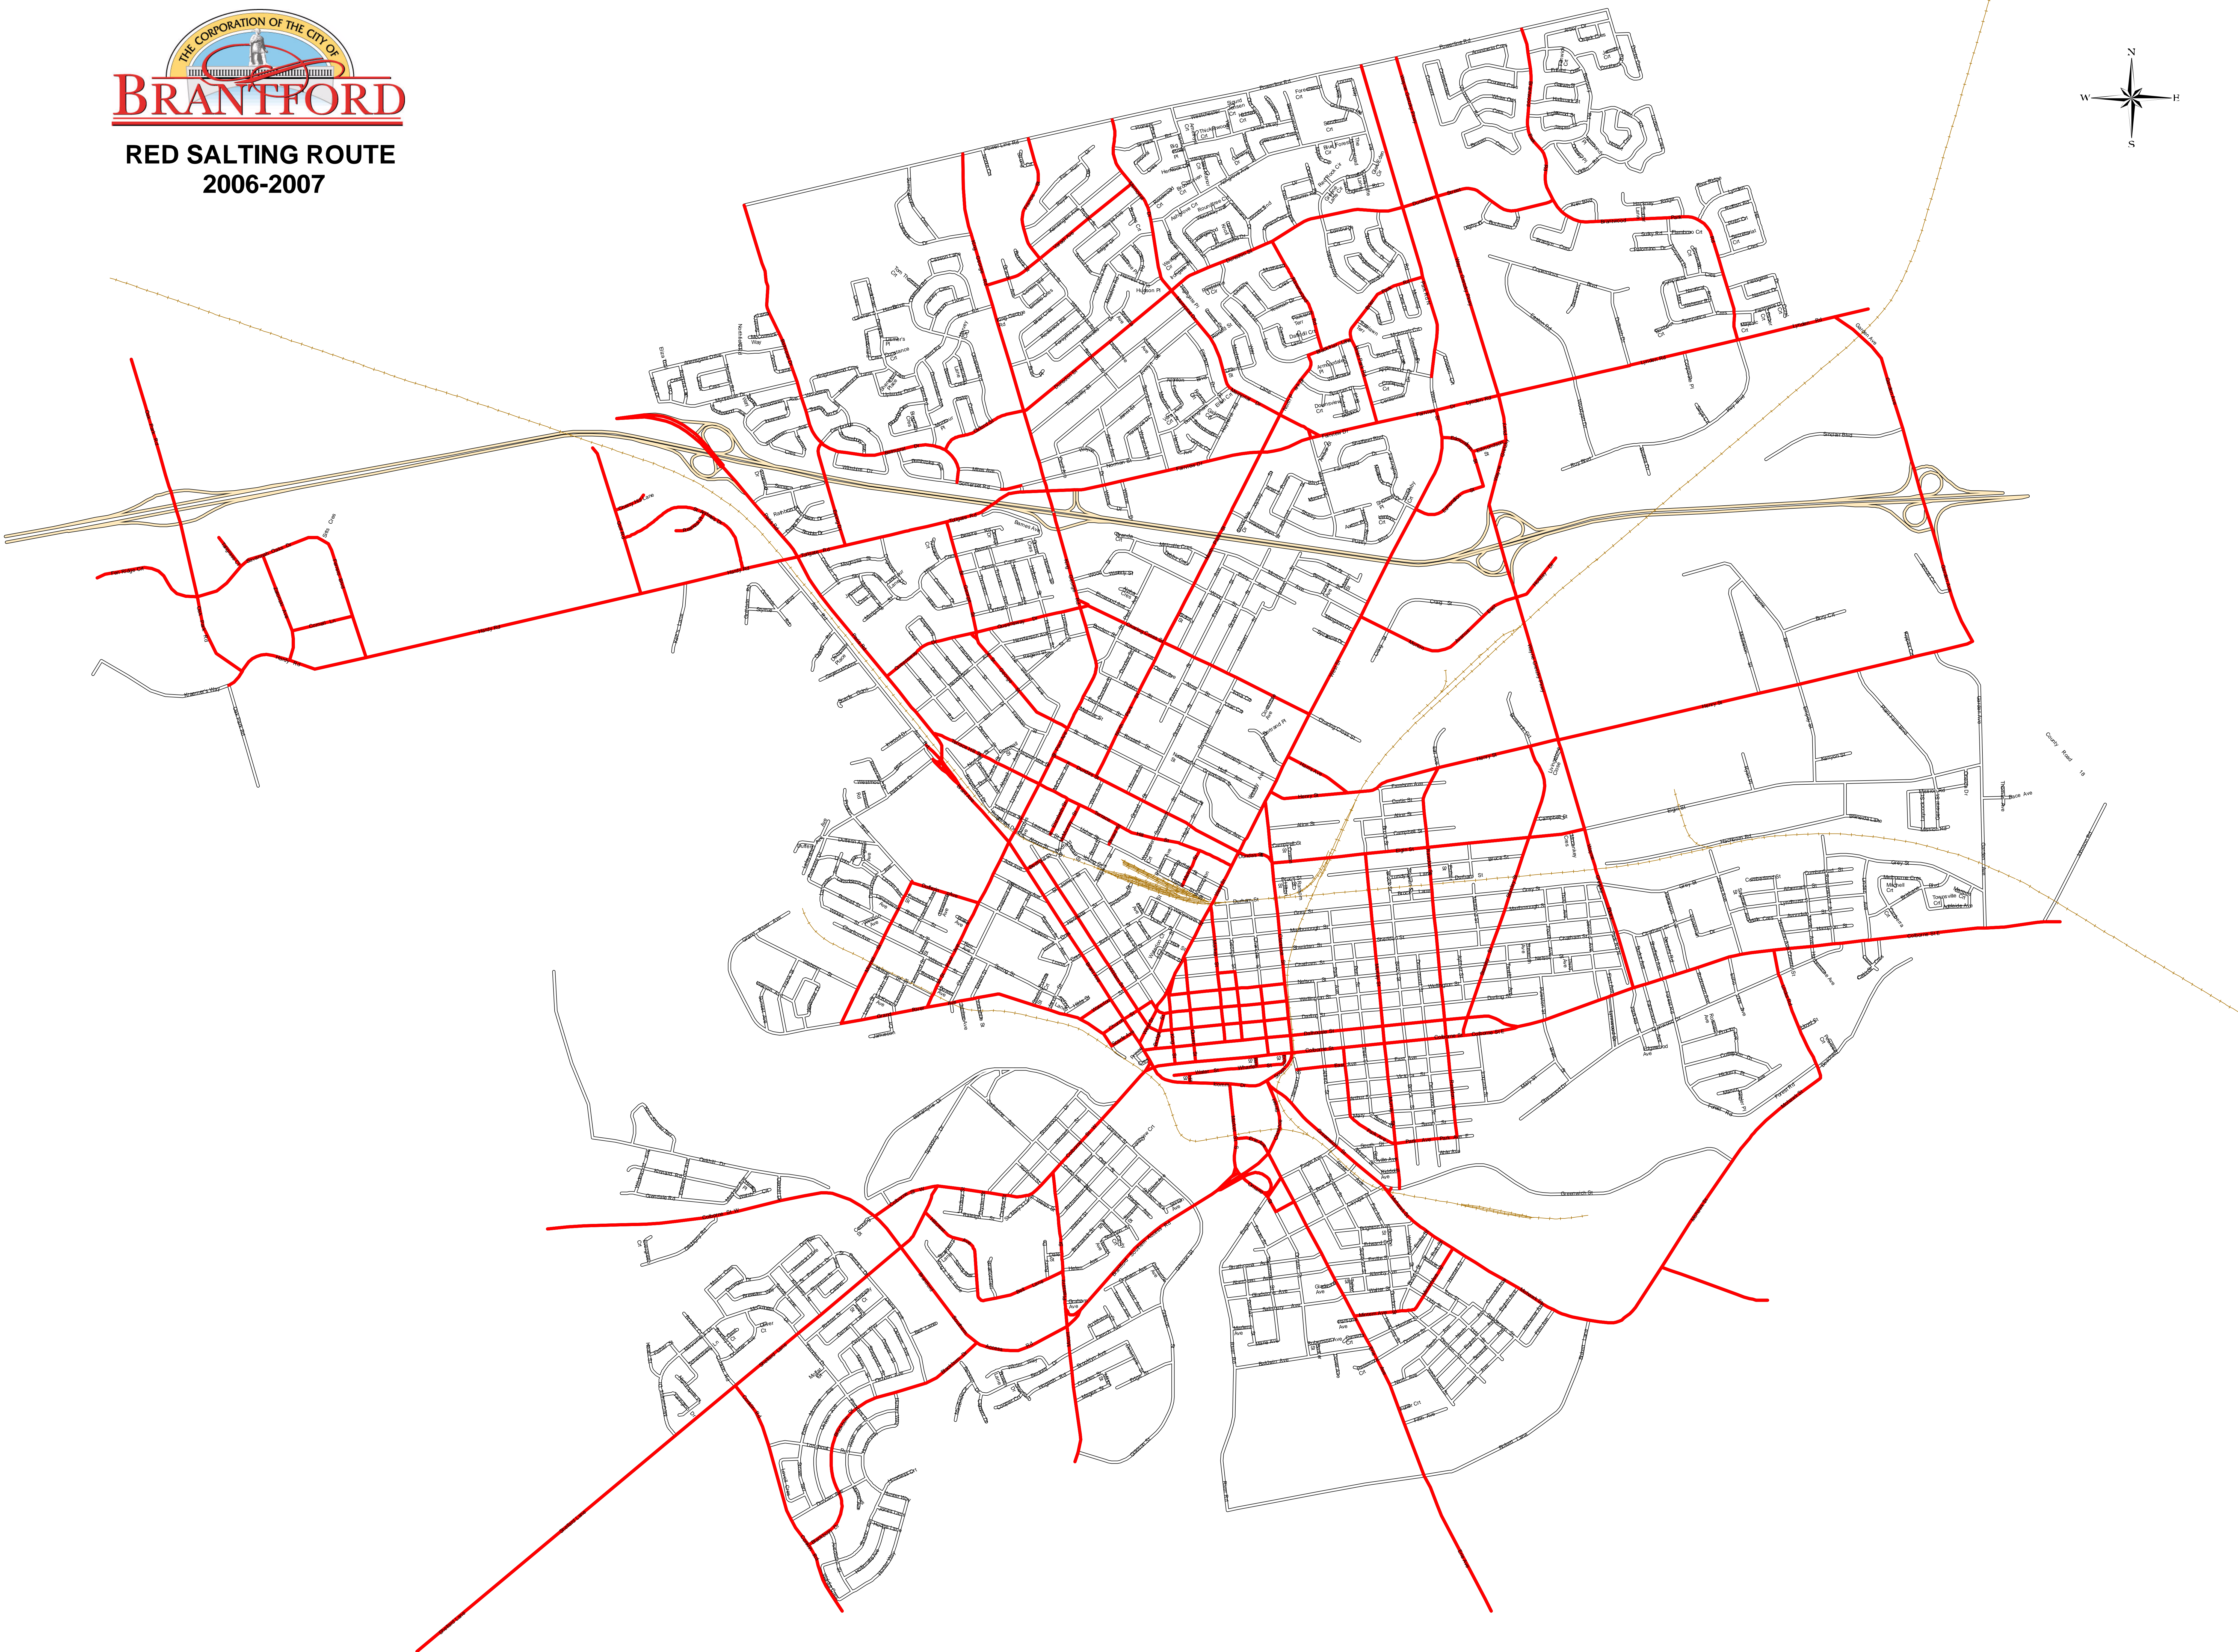

**RED SALTING ROUTE
2006-2007**

City of Brantford, Engineering Department
Created By: Claudia A Puchalski A.Sc.T.
January 2006