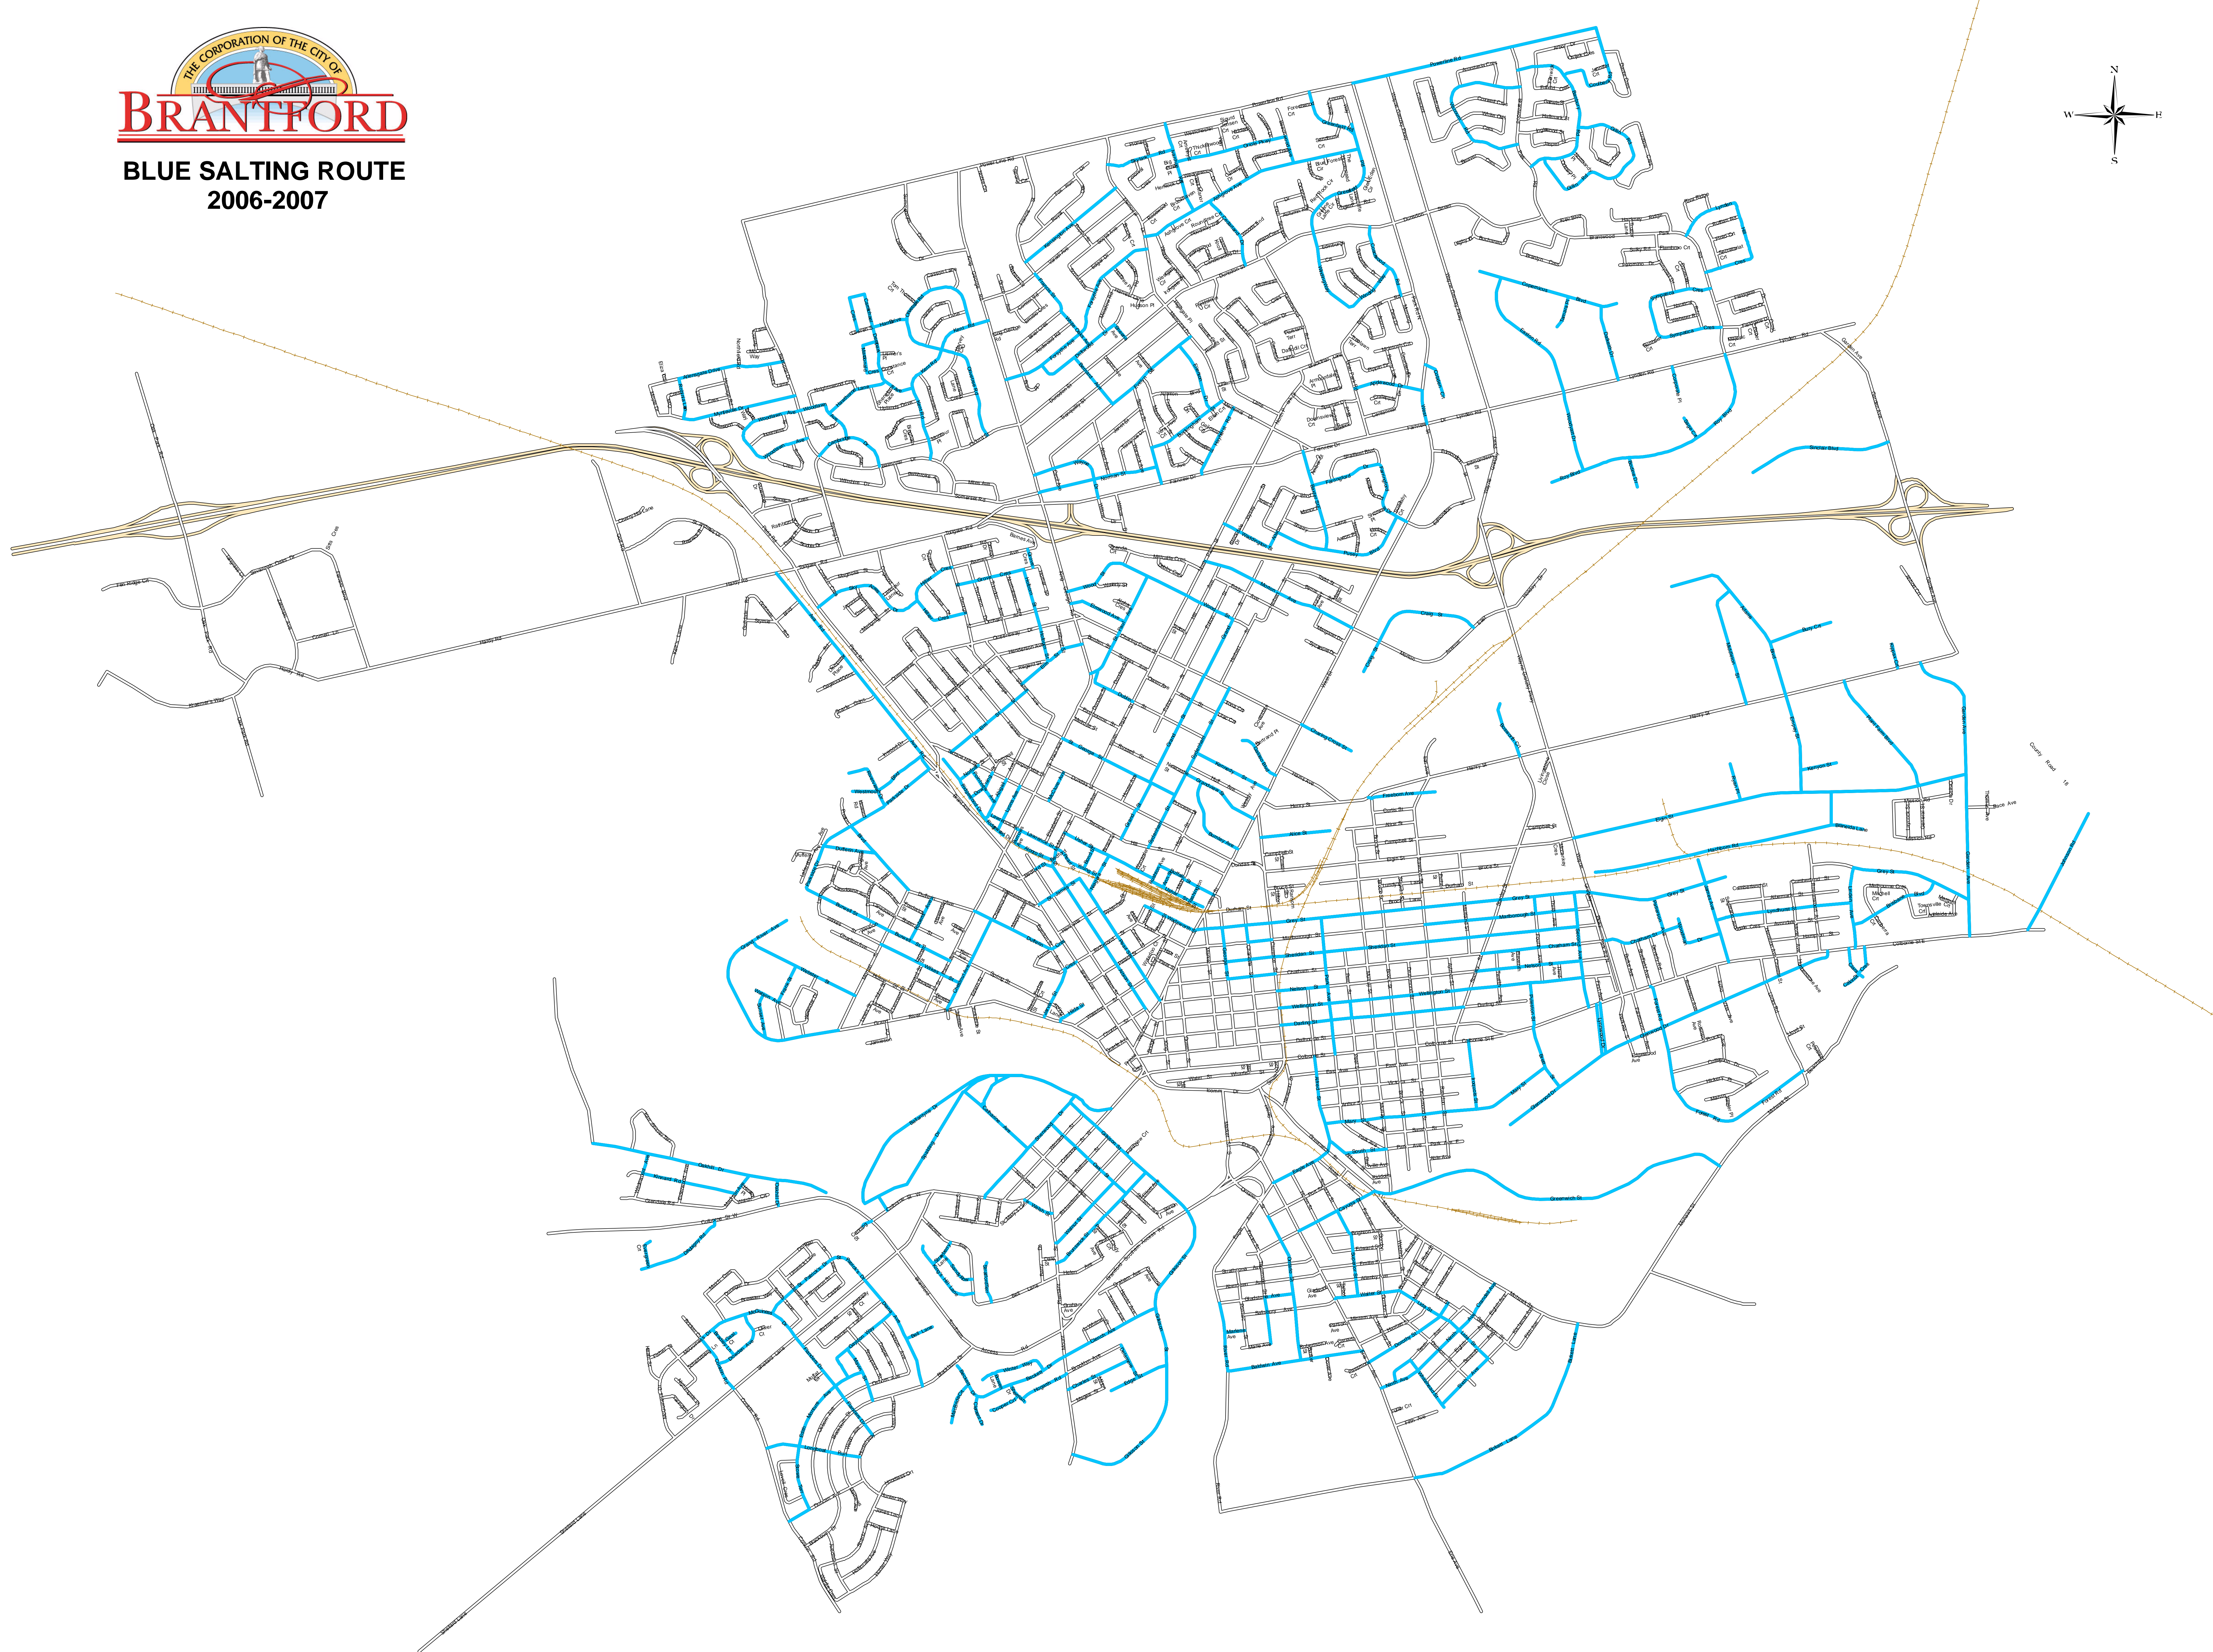

**BLUE SALTING ROUTE
2006-2007**

City of Brantford, Engineering Department
Created By: Claudia A Puchalski A.Sc.T.
January 2006