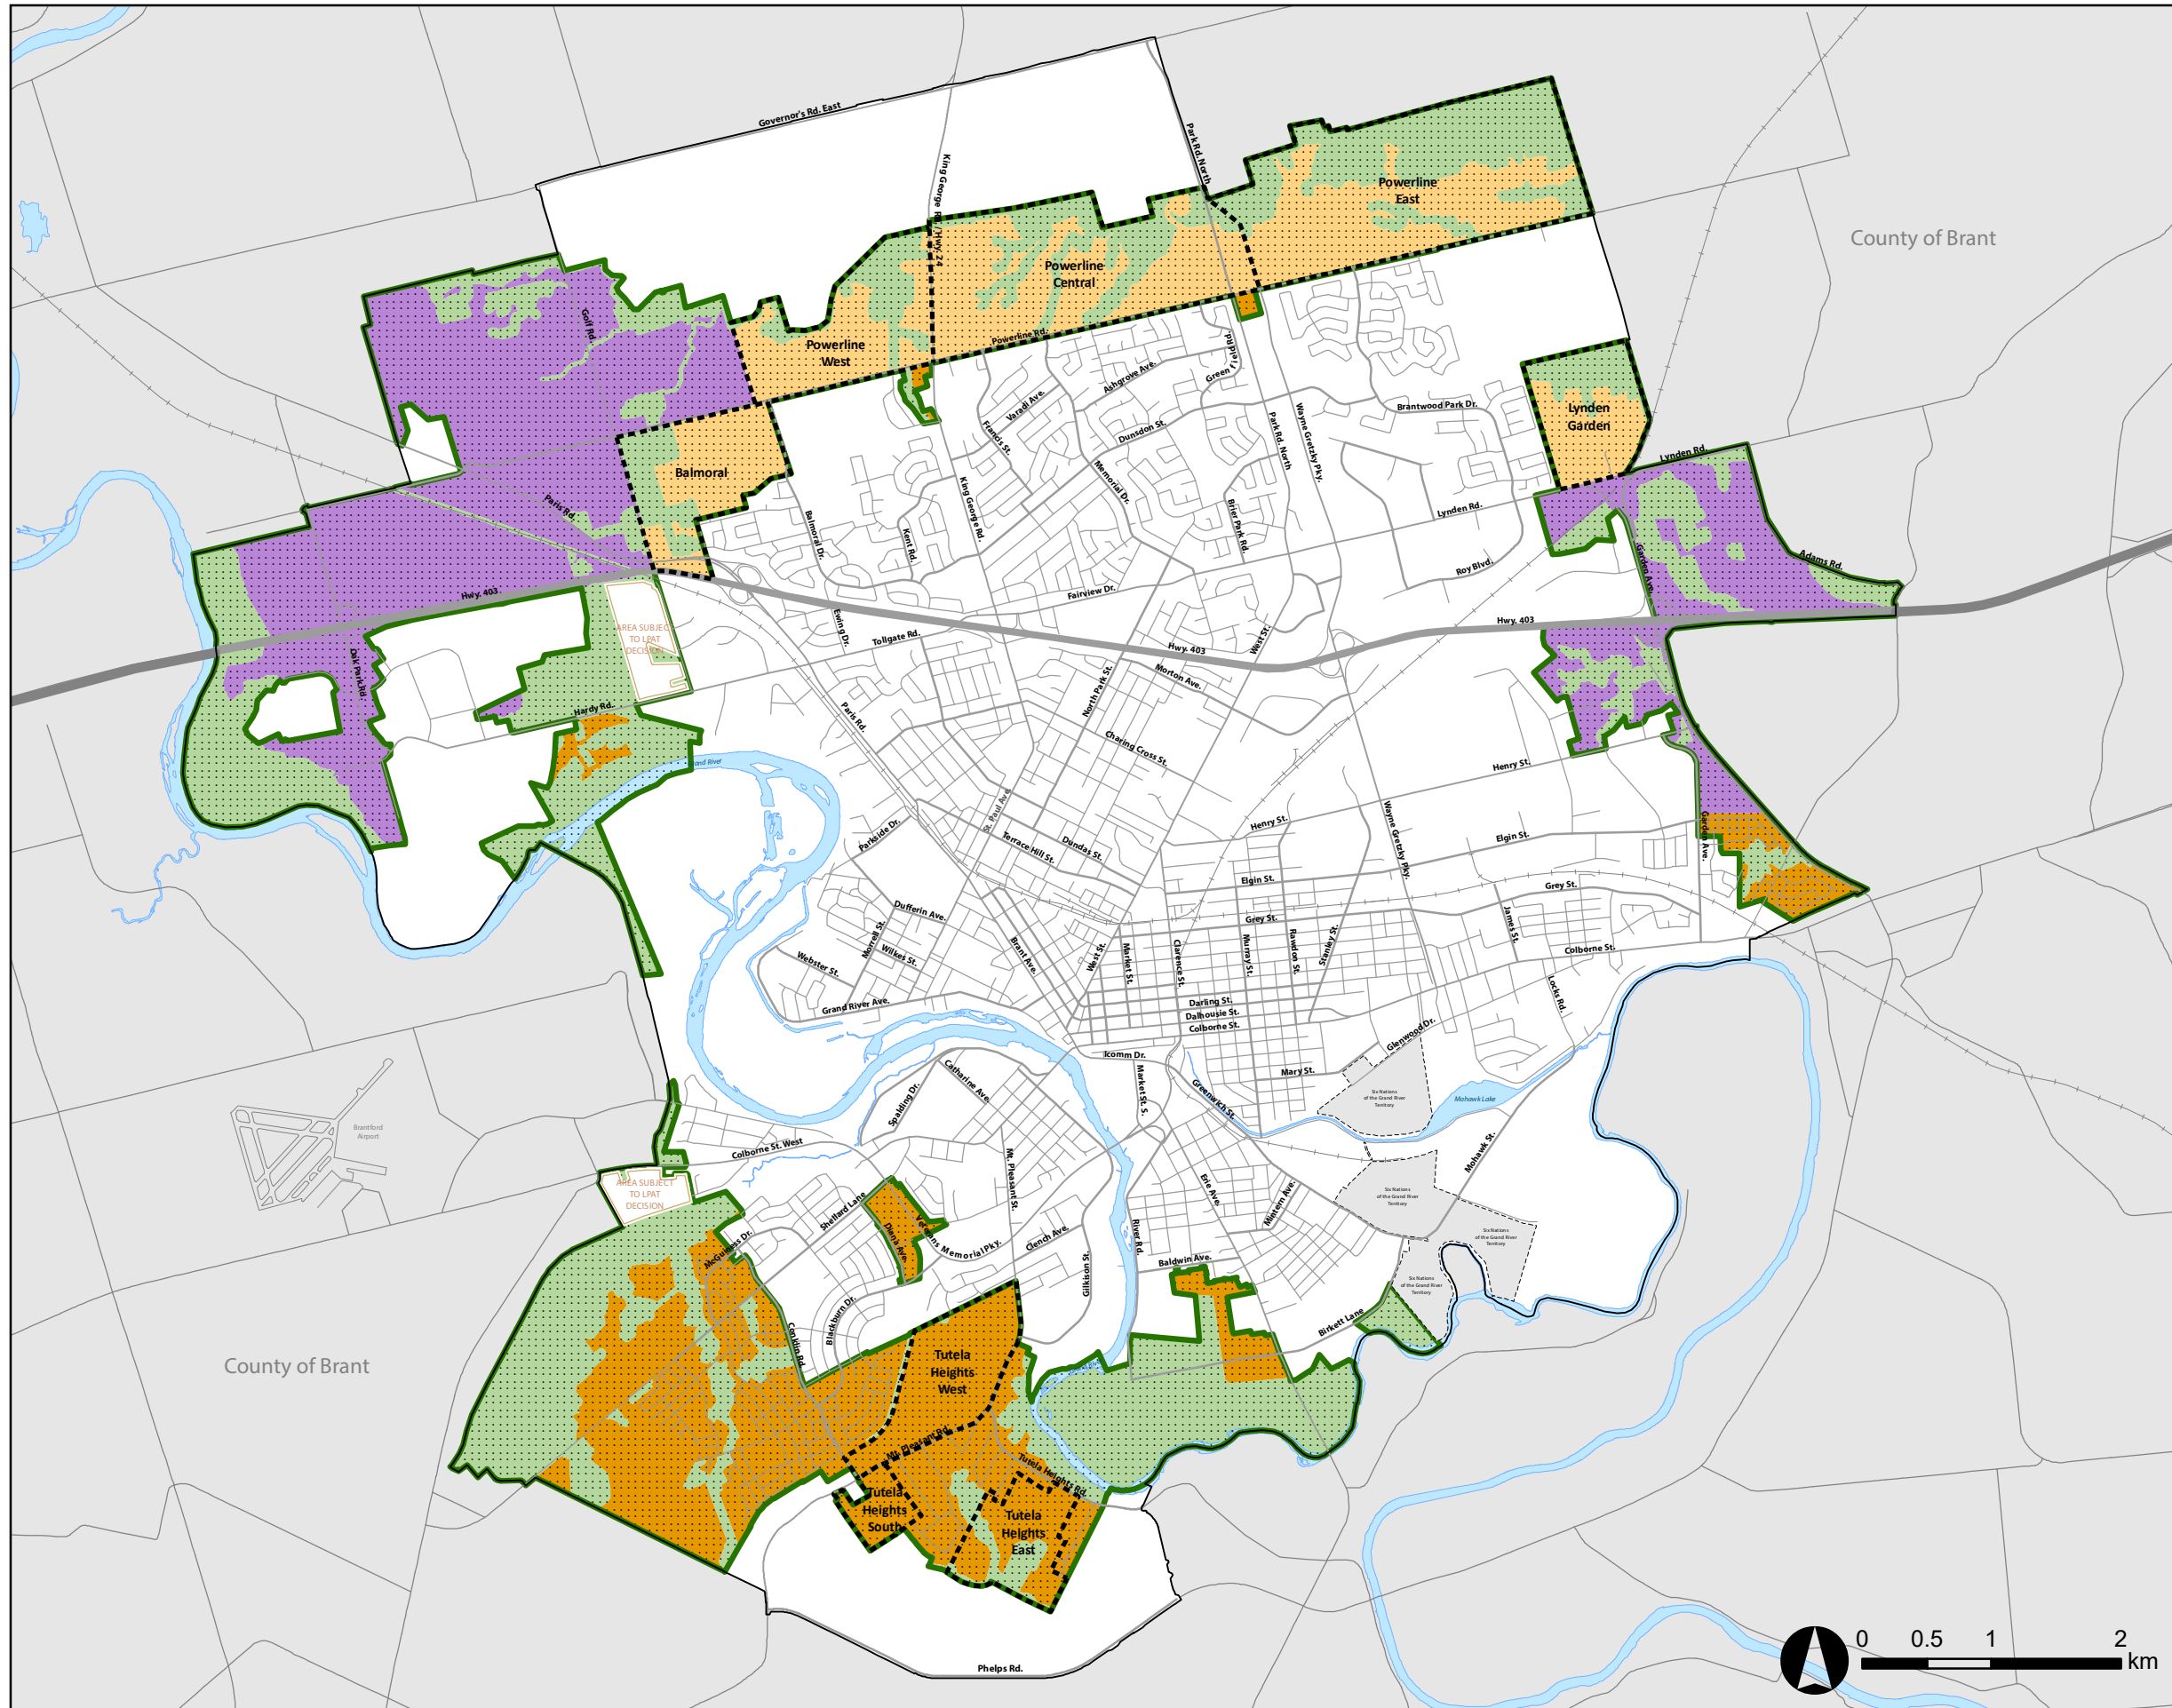

Schedule 2

Designated Greenfield Area Density and Block Plan Boundaries

Legend

- Designated Greenfield Area
- Density target of 55 residents and jobs combined per hectare
- Density target of 60 residents and jobs combined per hectare
- Density target of 25 jobs per hectare
- Name Block Plan Areas
- Core Natural Areas

County of Brant

County of Brant