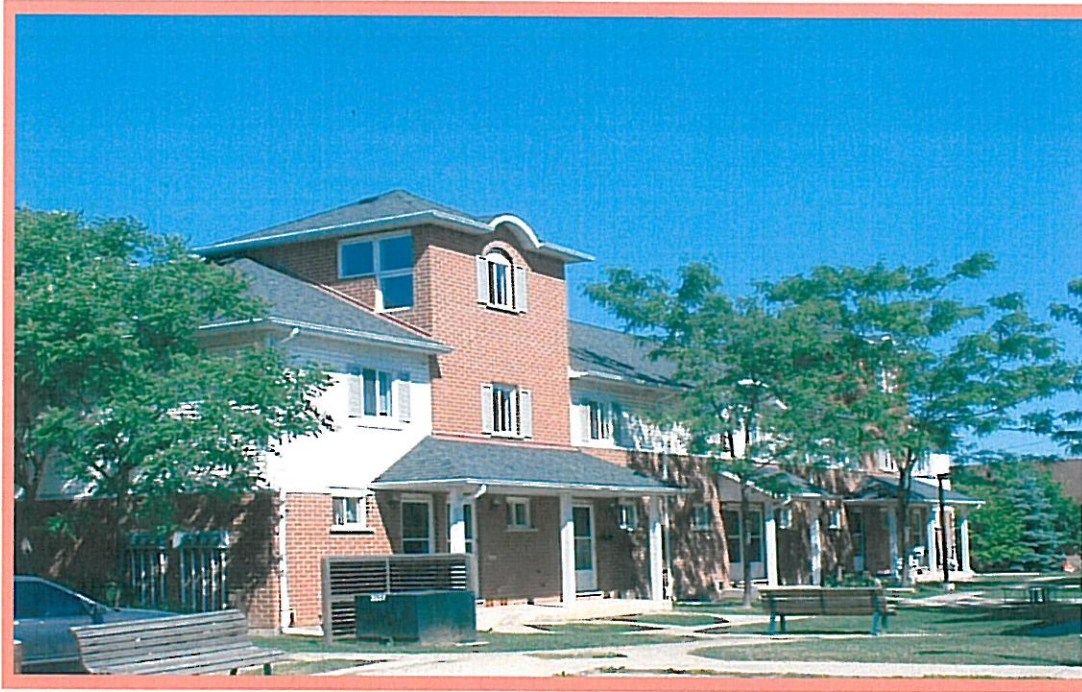

Branlyn Meadows

ADDRESS

2-10 Buchanan Crescent
Brantford

FEATURES

HIGHLIGHTS

- This 24 unit, townhouse style, family project was opened in 1992.
- Located in the north end of Brantford and is close to Lynden Park Mall.
- Eighteen (18) units are Rent Geared to Income (RGI). Remaining units are Market Rent.
- Fridge and stove are provided.