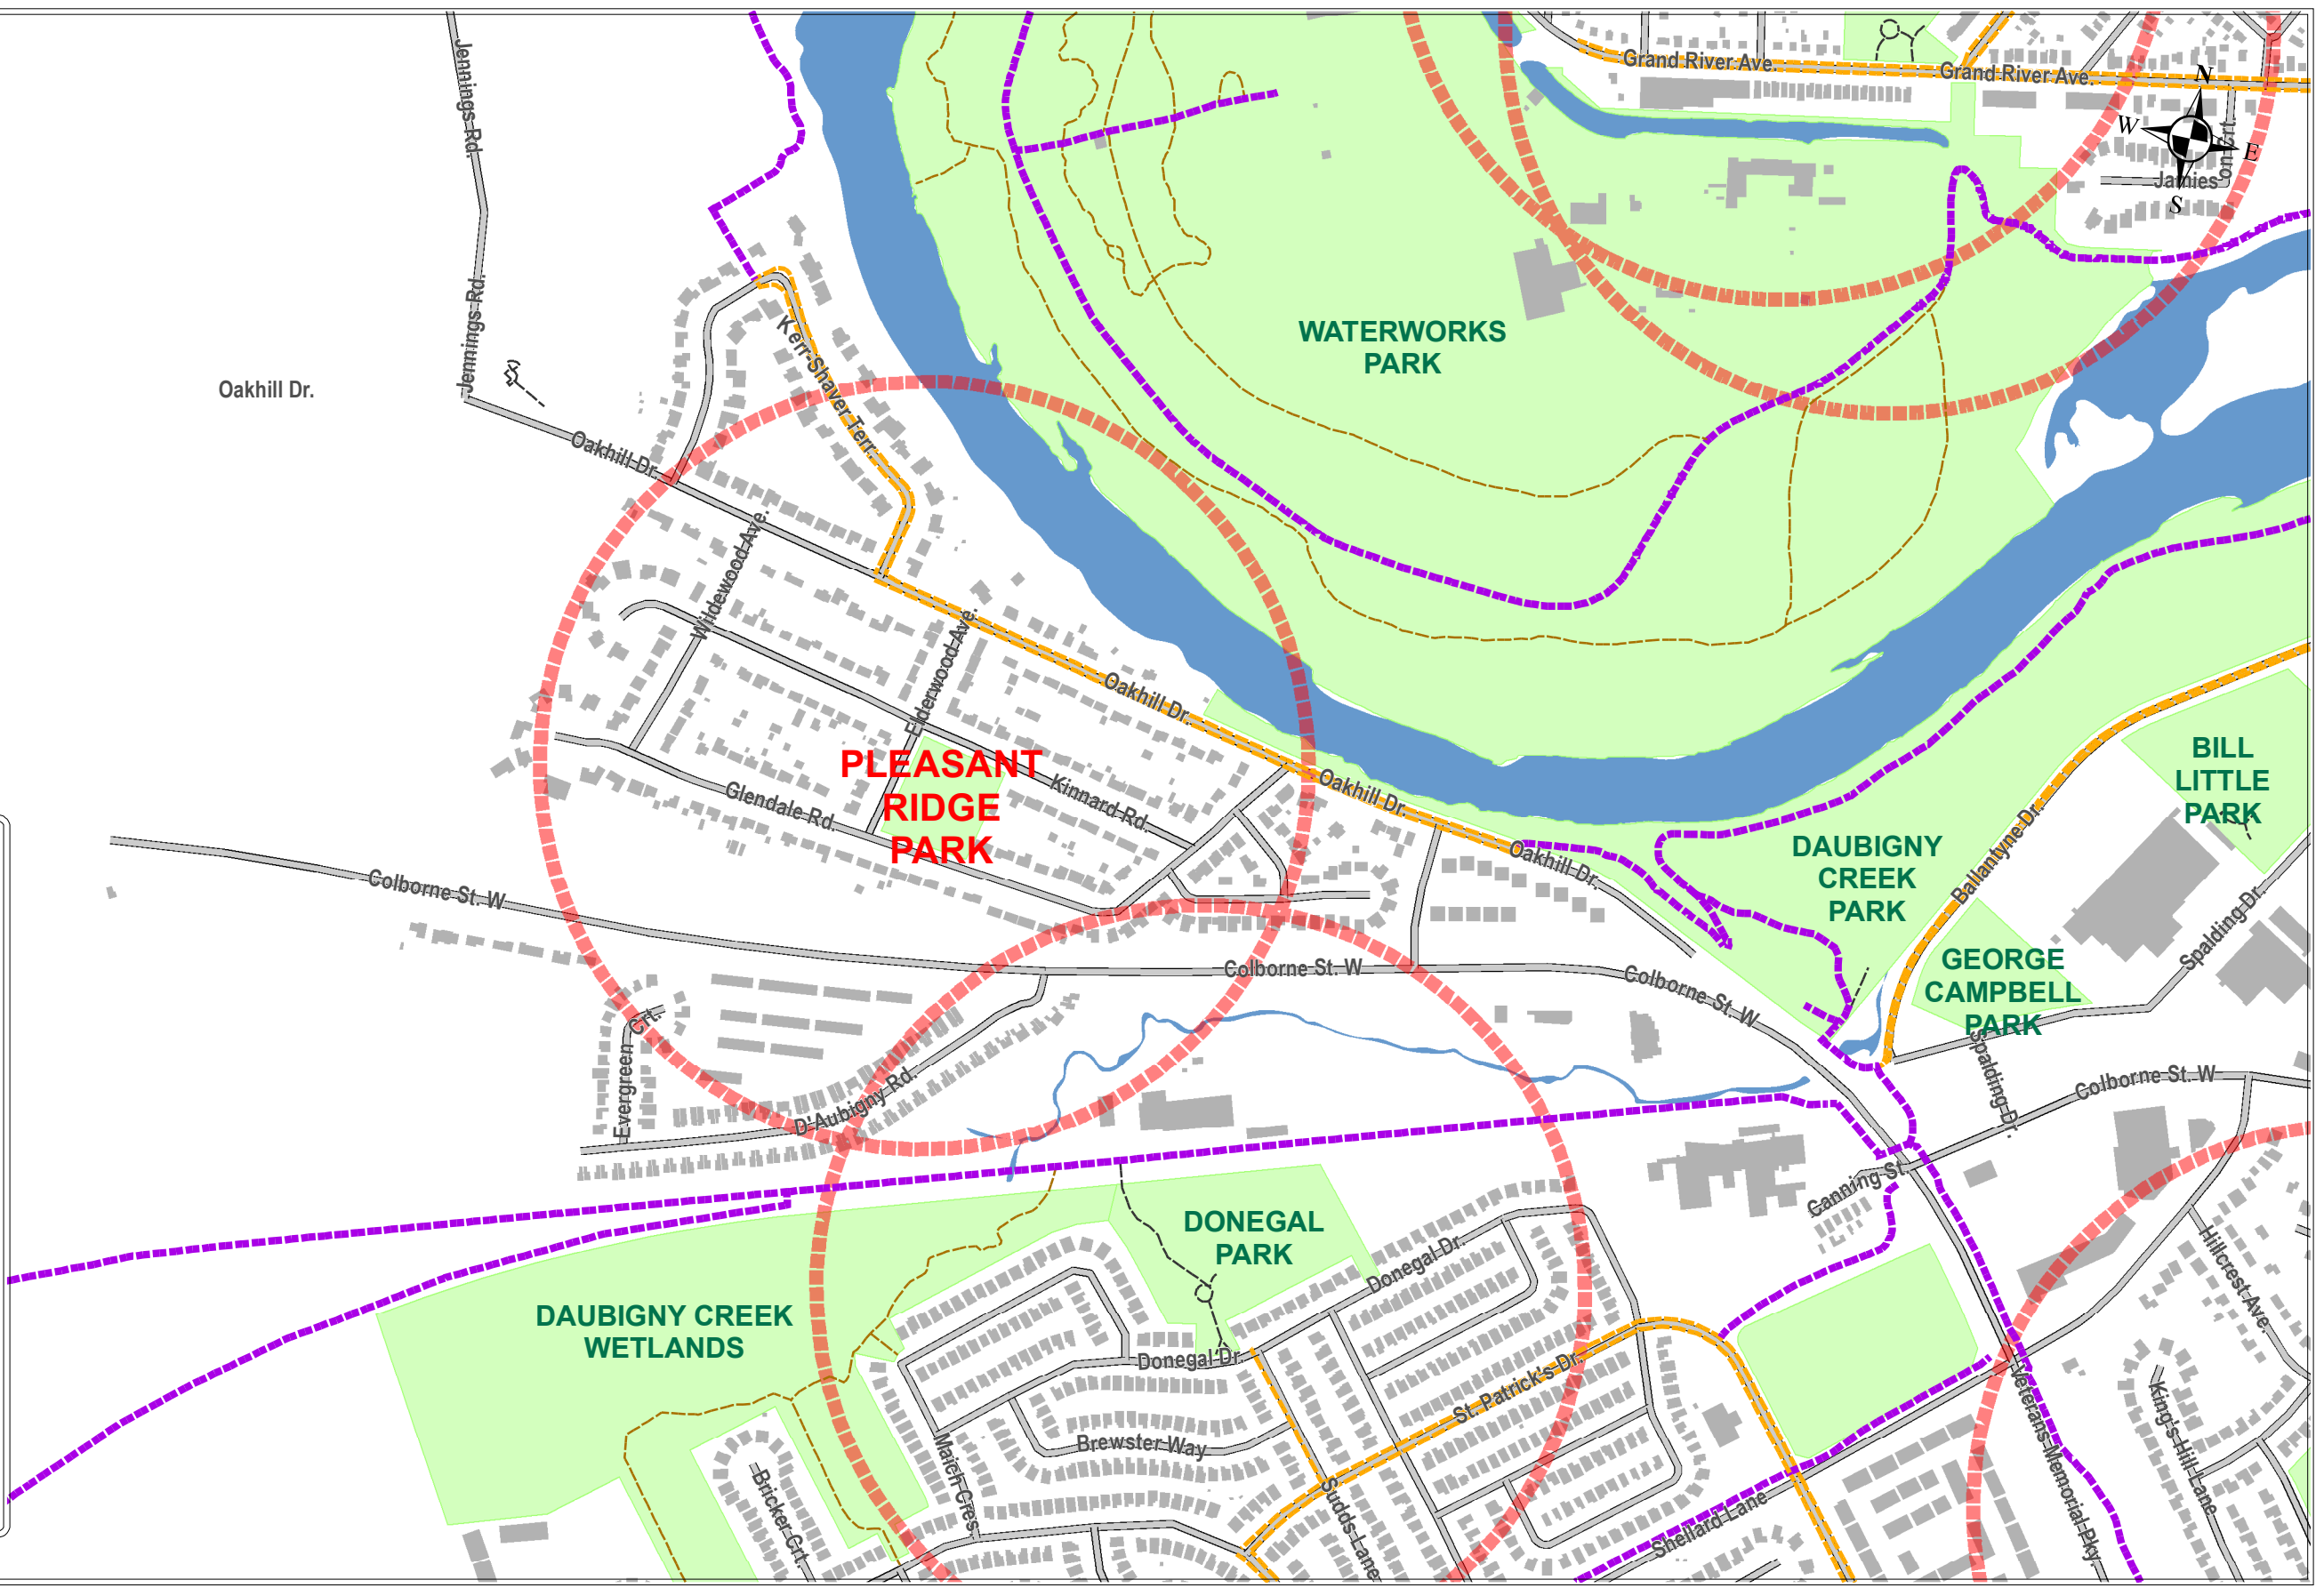

**LEGEND**

**Type**

- - - Shared use Trail
- - - Bike Lane
- - - Bike Route - Marked on Road
- - - Bike Route - Unmarked
- - - Foot Path
- - - On Road Connection
- - - Park Path
- Park Service Area Perimeter

**Building Footprints**

- Building Footprints
- ★ City View Park
- Railway
- Road Centrelines
- Park
- School

# PLEASANT RIDGE PARK CONTEXT MAP