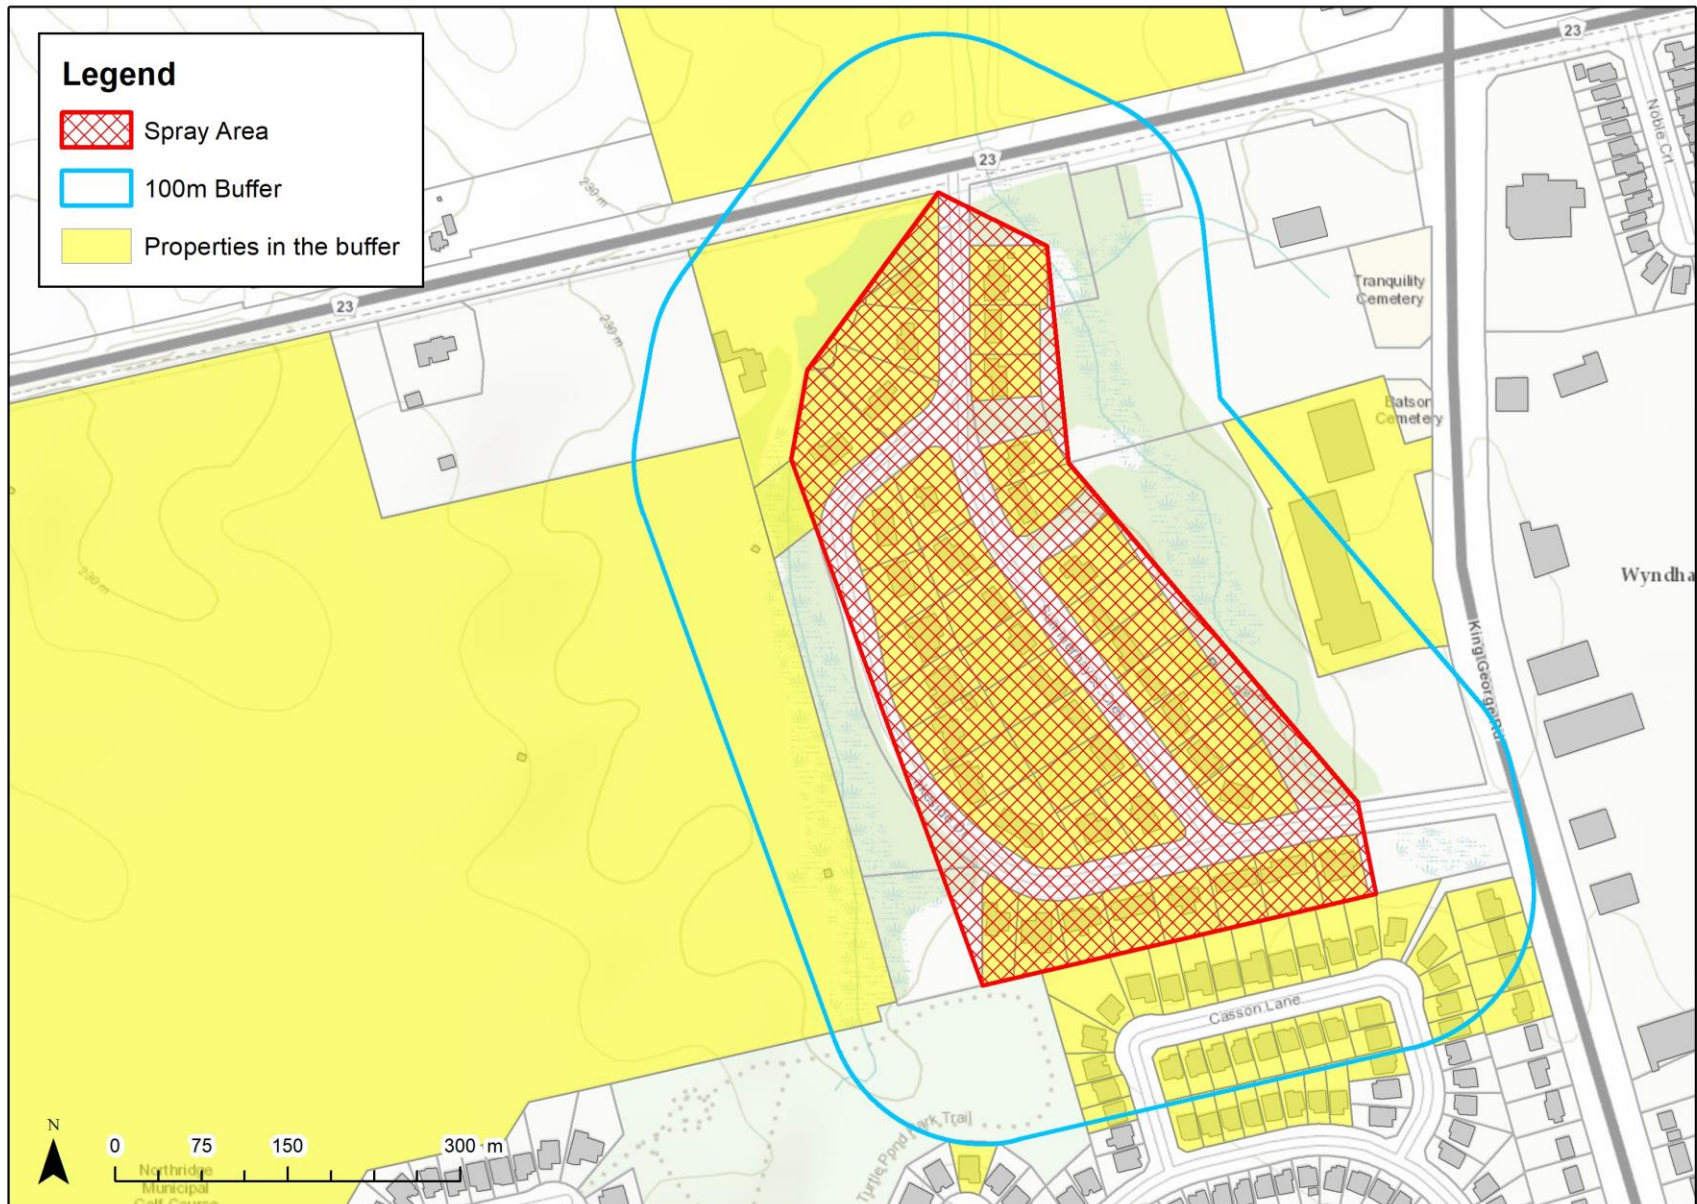

## 2022 Aerial Spray Area – Wyndham Hills

**Properties within 100 meter buffer (Wyndham Hills) – 87 properties**

● **Inside spray area (40 properties)**

St No.	St Name
17	LAKESIDE DR
18	LAKESIDE DR
19	LAKESIDE DR
21	LAKESIDE DR
23	LAKESIDE DR
24	LAKESIDE DR
25	LAKESIDE DR
30	LAKESIDE DR
32	LAKESIDE DR
34	LAKESIDE DR
38	LAKESIDE DR
40	LAKESIDE DR
42	LAKESIDE DR
53	LAKESIDE DR
55	LAKESIDE DR
9	SUMMERHAYES CRES
11	SUMMERHAYES CRES
14	SUMMERHAYES CRES
15	SUMMERHAYES CRES
16	SUMMERHAYES CRES
17	SUMMERHAYES CRES
18	SUMMERHAYES CRES
19	SUMMERHAYES CRES
20	SUMMERHAYES CRES
21	SUMMERHAYES CRES
22	SUMMERHAYES CRES
23	SUMMERHAYES CRES
24	SUMMERHAYES CRES

St No.	St Name
25	SUMMERHAYES CRES
26	SUMMERHAYES CRES
27	SUMMERHAYES CRES
29	SUMMERHAYES CRES
30	SUMMERHAYES CRES
31	SUMMERHAYES CRES
32	SUMMERHAYES CRES
36	SUMMERHAYES CRES
38	SUMMERHAYES CRES
39	SUMMERHAYES CRES
41	SUMMERHAYES CRES
42	SUMMERHAYES CRES

● **Within the buffer (47 properties)**

St No.	St Name
320	BALMORAL DR
5	CASSON LANE
7	CASSON LANE
9	CASSON LANE
12	CASSON LANE
14	CASSON LANE
16	CASSON LANE
18	CASSON LANE
20	CASSON LANE
22	CASSON LANE
24	CASSON LANE
25	CASSON LANE
26	CASSON LANE
27	CASSON LANE
28	CASSON LANE
29	CASSON LANE
30	CASSON LANE
31	CASSON LANE
32	CASSON LANE
33	CASSON LANE
34	CASSON LANE
35	CASSON LANE
36	CASSON LANE
37	CASSON LANE
38	CASSON LANE
39	CASSON LANE
40	CASSON LANE
42	CASSON LANE

St No.	St Name
44	CASSON LANE
46	CASSON LANE
48	CASSON LANE
297	KING GEORGE RD
299	KING GEORGE RD
301	KING GEORGE RD
303	KING GEORGE RD
321-331	KING GEORGE RD
151	OLIVETREE RD
153	OLIVETREE RD
155	OLIVETREE RD
157	OLIVETREE RD
159	OLIVETREE RD
161	OLIVETREE RD
163	OLIVETREE RD
165	OLIVETREE RD
479	POWERLINE RD
484	POWERLINE RD
10	TOM THOMSON CRT