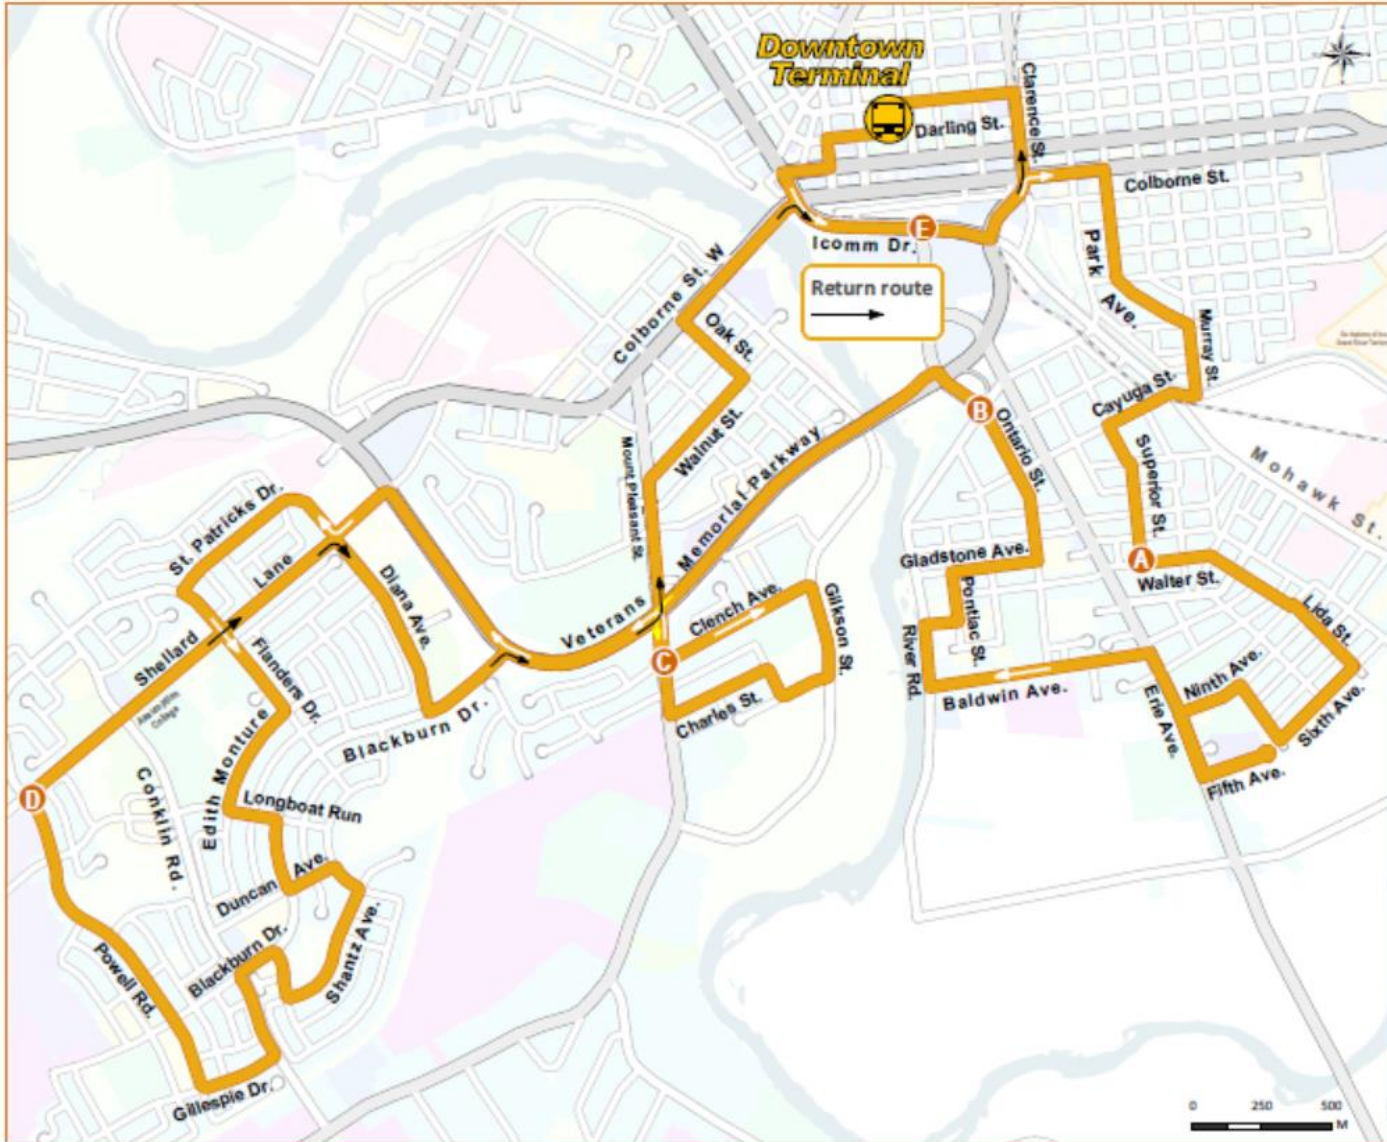

Route

12

Eagle Place Shellard

This route is accessible to persons with disabilities.

Route 12 travels from the Transit Terminal, up Colborne St. W and loops through the Eagle Place and Shellard areas using the following roads: Icomm, Colborne, Park, Murray, Cayuga, Superior, Water, Lida, Sixth, Ninth, Erie, Fifth, Erie, Baldwin, River, Pontiac, Gladstone, Ontario, Veterans Memorial Pkwy, Mount Pleasant, Clench, Gilkison, Charles, Mount Pleasant, Veterans Memorial Pkwy, Shellard, St. Patricks, Flanders, Edith Monture, Longboat, Duncan, Shantz, Blackburn, Conklin, Gilesie, Powell, Shellard, Diana, Blackburn, Veterans Memorial Pkwy, Mount Pleasant, Walnut, Oak Colborne W., Icomm and Clarence.

64 Darling St. Brantford
519-753-3847
www.brantford.ca/transit

Routes and scheduled times in effect at the time of printing. Subject to change without notice.

Schedule							
Route 12 – Eagle Place /Shellard							
Time of Day	Transit Terminal	Superior St. & Lida St.	Ontario St. & Eagle Ave.	Clench Ave. & Mount Pleasant	Powell Rd. & Shellard Lane	Icomm Dr. & Market St. S	Transit Terminal
Monday to Saturday							
PM	9:00	9:10	9:20	9:25	9:40	9:50	9:55
	10:00	10:10	10:20	10:25	10:40	10:50	10:55
	11:00	11:10	11:20	11:25	11:40	11:50	11:55
	12:00	12:10	12:20	12:25	12:40	12:50	12:55