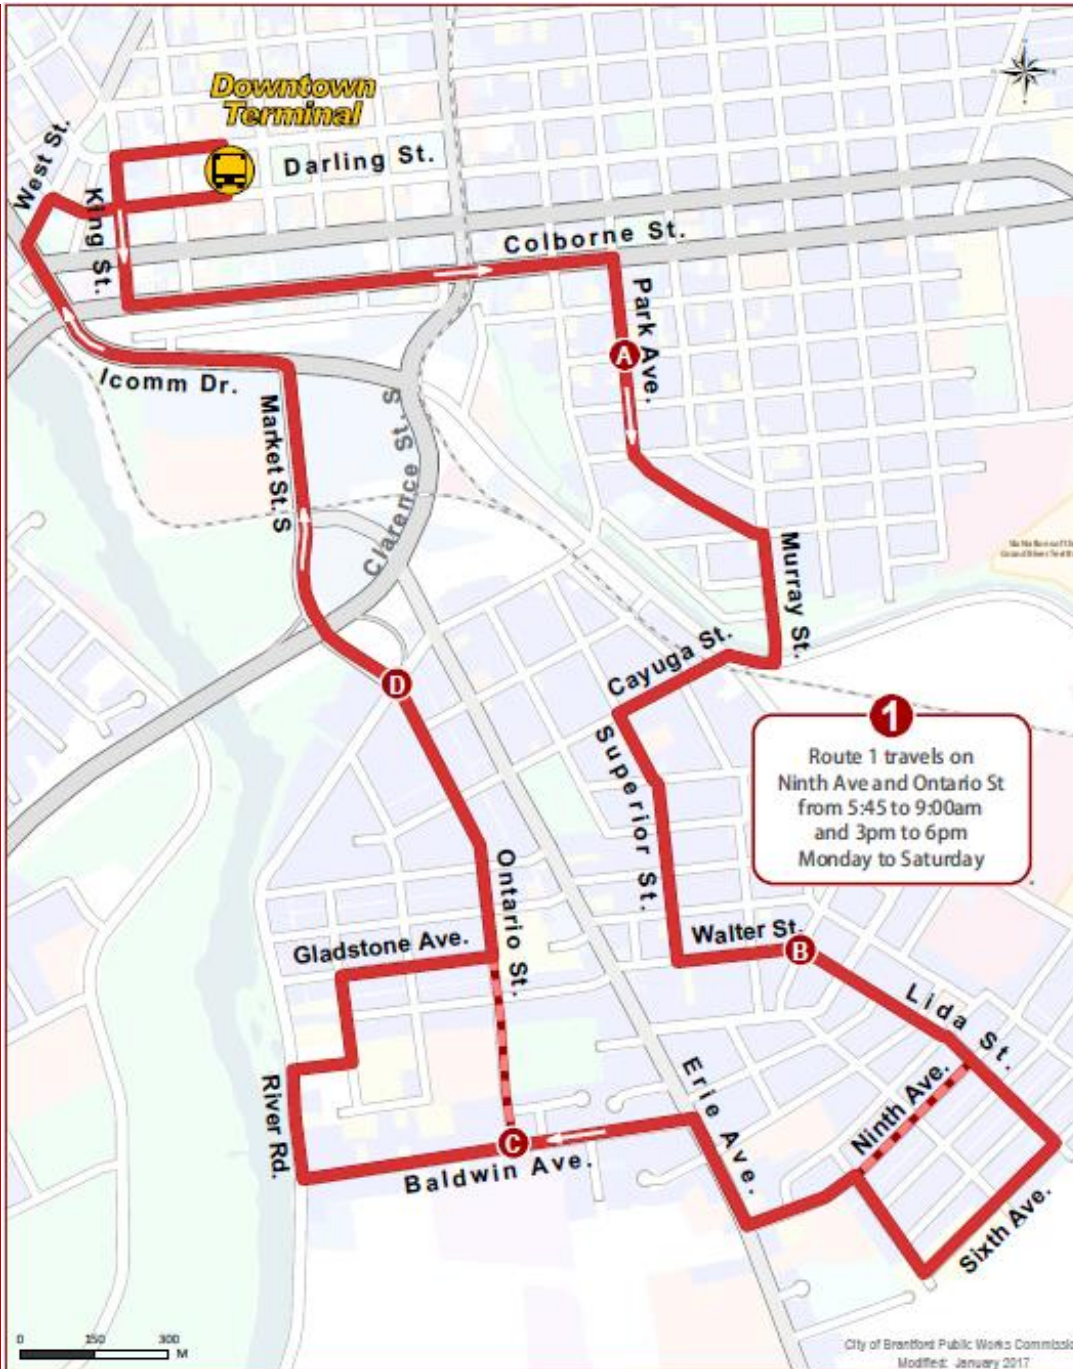

## Eagle Place

This route is accessible to persons with disabilities.

Route 1 is a loop through Eagle Place using the following roads: King, Colborne, Park, Murray, Cayuga, Superior, Walter, Lida, Sixth, Erie, Baldwin, River, Ontario, Market and Icomm.

Ninth Ave and Ontario Street are followed between 5:45 a.m. and 9:00 a.m. and 3:00 p.m. and 6:00 p.m. Monday to Saturday

64 Darling St. Brantford  
519-753-3847  
[www.brantford.ca/transit](http://www.brantford.ca/transit)

Routes and scheduled times in effect at the time of printing. Subject to change without notice.

## Schedule Route 1 - Eagle Place

Time of Day	Transit Terminal	Park Ave. & Victoria St.	Water St. & Lidia St.	Baldwin Ave. & Ontario St.	Ontario St. & Eagle Ave.	Transit Terminal
<b>Monday to Saturday</b>						
AM	6:00	6:05	6:10	6:15	6:18	6:25
	6:30	6:35	6:40	6:45	6:48	6:55
	7:00	7:05	7:10	7:15	7:18	7:25
	7:30	7:35	7:40	7:45	7:48	7:55
	8:00	8:05	8:10	8:15	8:18	8:25
	8:30	8:35	8:40	8:45	8:48	8:55
	9:00	9:05	9:10	9:15	9:18	9:25
PM	Every :30 until 9 pm					
	8:30	8:35	8:40	8:45	8:48	8:55
<b>Sunday</b>						
AM	8:00	8:05	8:10	8:15	8:18	8:25
	9:00	9:05	9:10	9:15	9:18	9:25
	10:00	10:05	10:10	10:15	10:18	10:25
	11:00	11:05	11:10	11:15	11:18	11:25
PM	12:00	12:05	12:10	12:15	12:18	12:25
	1:00	1:05	1:10	1:15	1:18	1:25
	2:00	2:05	2:10	2:15	2:18	2:25
	3:00	3:05	3:10	3:15	3:18	3:25
	4:00	4:05	4:10	4:15	4:18	4:25
	5:00	5:05	5:10	5:15	5:18	5:25
	6:00	6:05	6:10	6:15	6:18	6:25
7:00	7:05	7:10	7:15	7:18	7:25	