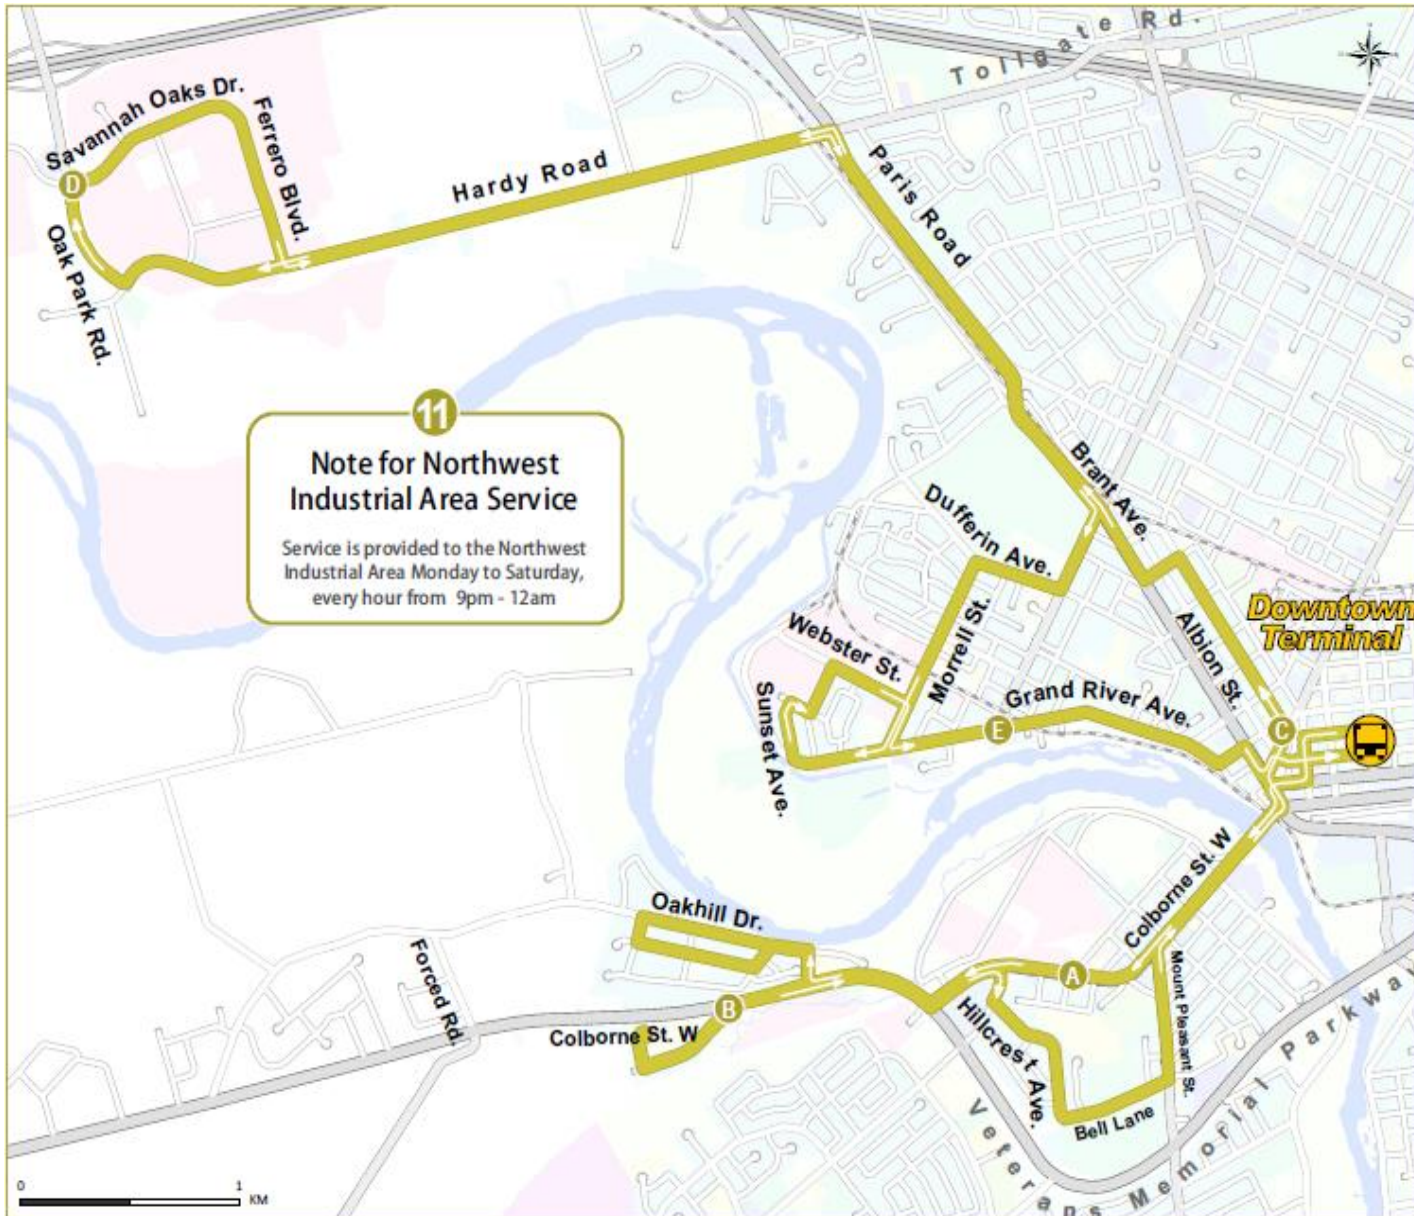

Route

11

West Brant
Oakhill –
NWIA
Holmedale

This route is accessible to persons with disabilities.

Route 11 travels from the Transit Terminal, up Colborne St. W and loops through the West Brant Oakhill, Northwest Industrial Area and Holmedale areas using the following roads: Oakhill, Colborne W., D'Abigny, Colborne W., Hillcrest, Bell Lane, Mount Pleasant, Colborne W., Albion, Brant, Paris, Hardy, Oak Park, Savanah Oaks, Ferrero, Hardy, Paris, Brant, Dufferin, Morrell, Grand River, Sunset, Webster, and Grand River.

Service is provided to the Northwest Industrial Area Monday to Saturday every hour from 9:00 p.m. to 12:00 a.m.

64 Darling St. Brantford
519-753-3847
www.brantford.ca/transit

Routes and scheduled times in effect at the time of printing. Subject to change without notice.

Schedule
Route 11 – West Brant Oakhill – NWIA
Holmedale

Time of Day	Transit Terminal	Colborne St. W & Sherwood Dr.	Colborne St. W & D'Aubigny Rd	Church St. & Albion St.	Oak Park Rd. & Savannah Oaks	Grand River Ave. & St. Paul Ave.	Transit Terminal
Monday to Saturday							
PM	9:00	9:05	9:15	9:25	9:35	9:50	9:55
	10:00	10:05	10:15	10:25	10:35	10:50	10:55
	11:00	11:05	11:15	11:25	11:35	11:50	11:55
	12:00	12:05	12:15	12:25	12:35	12:50	12:55