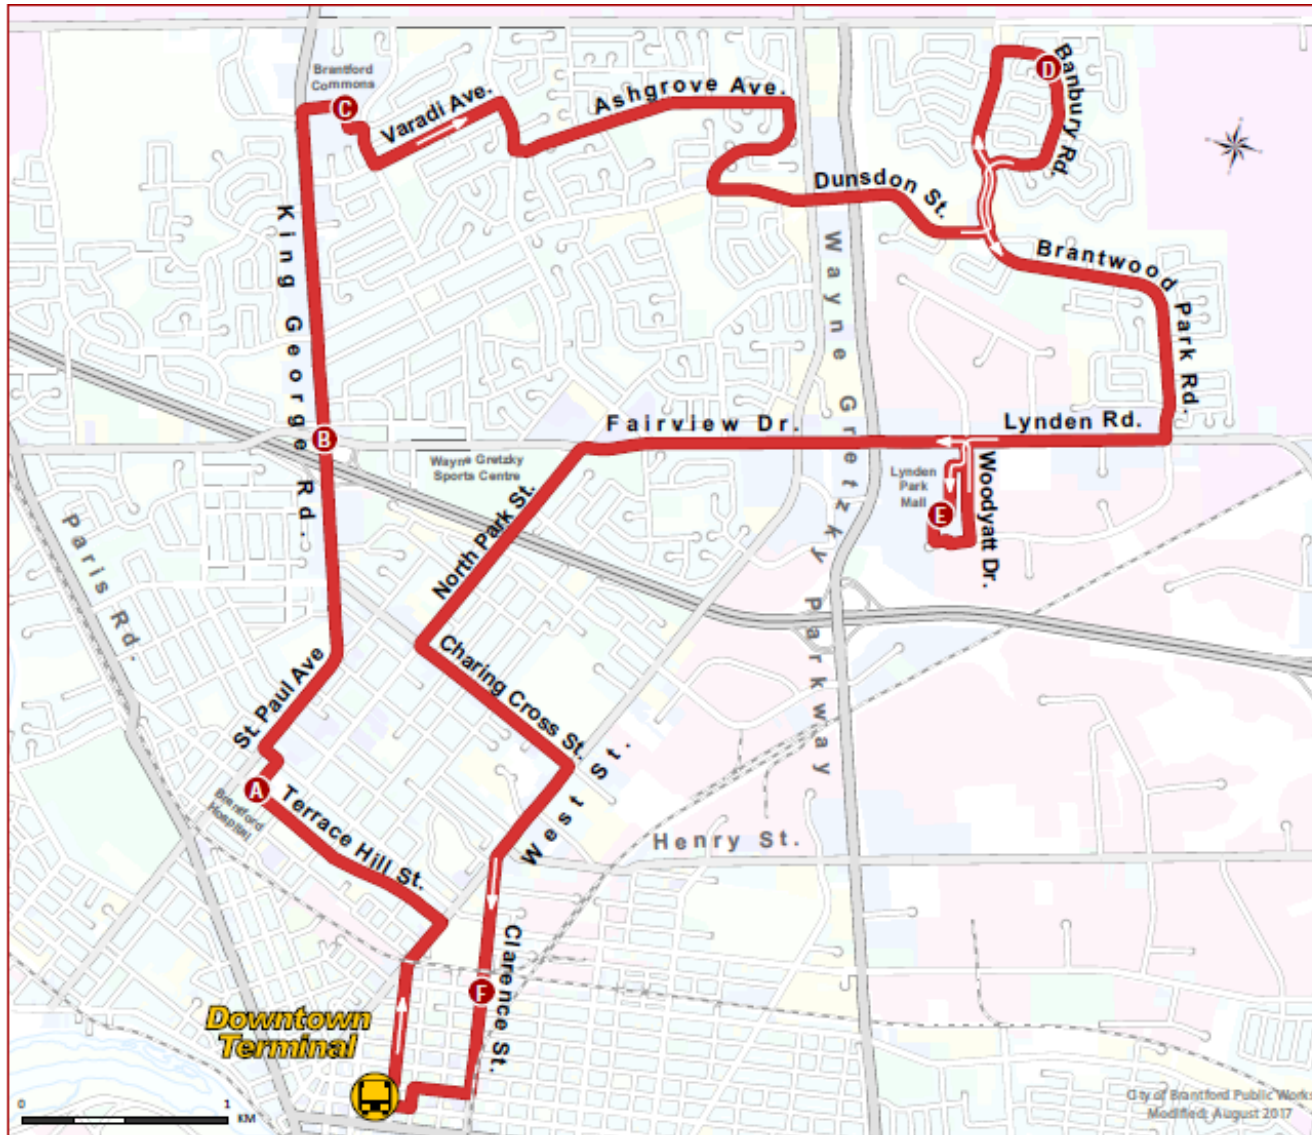

Route

13

King George Road  
Brantwood Park

This route is accessible to persons with disabilities.

Route 13 travels from the Transit Terminal, loops around King George Road and loops through the Brantwood Park using the following roads: Terrace Hill (hospital), St. Paul, King George (Brantford Commons), Varadi, Ashgrove, Dunsdon, Banbury, Brantwood Park, Lynden (Lynden Park Mall), Woodyatt, Lynden, Fairview, North Park, Charing Cross, West and Clarence.

64 Darling St. Brantford  
519-753-3847  
www.brantford.ca/transit

Routes and scheduled times in effect at the time of printing. Subject to change without notice.

Schedule Route 13 – King George Road Brantwood Park								
Time of Day	Transit Terminal	Brantford Hospital	King George Rd. & Tollgate Rd.	Brantford Commons	Banbury Rd. & Coulbeck Rd.	Lynden Park Mall	Clarence St. & Grey St	Transit Terminal
Monday to Saturday								
PM	9:00	9:05	9:10	9:15	9:30	9:40	9:50	9:55
	10:00	10:05	10:10	10:15	10:30	10:40	10:50	10:55
	11:00	11:05	11:10	11:15	11:30	11:40	11:50	11:55
	12:00	12:05	12:10	12:15	12:30	12:40	12:50	12:55

Route previously referred to as RED Route