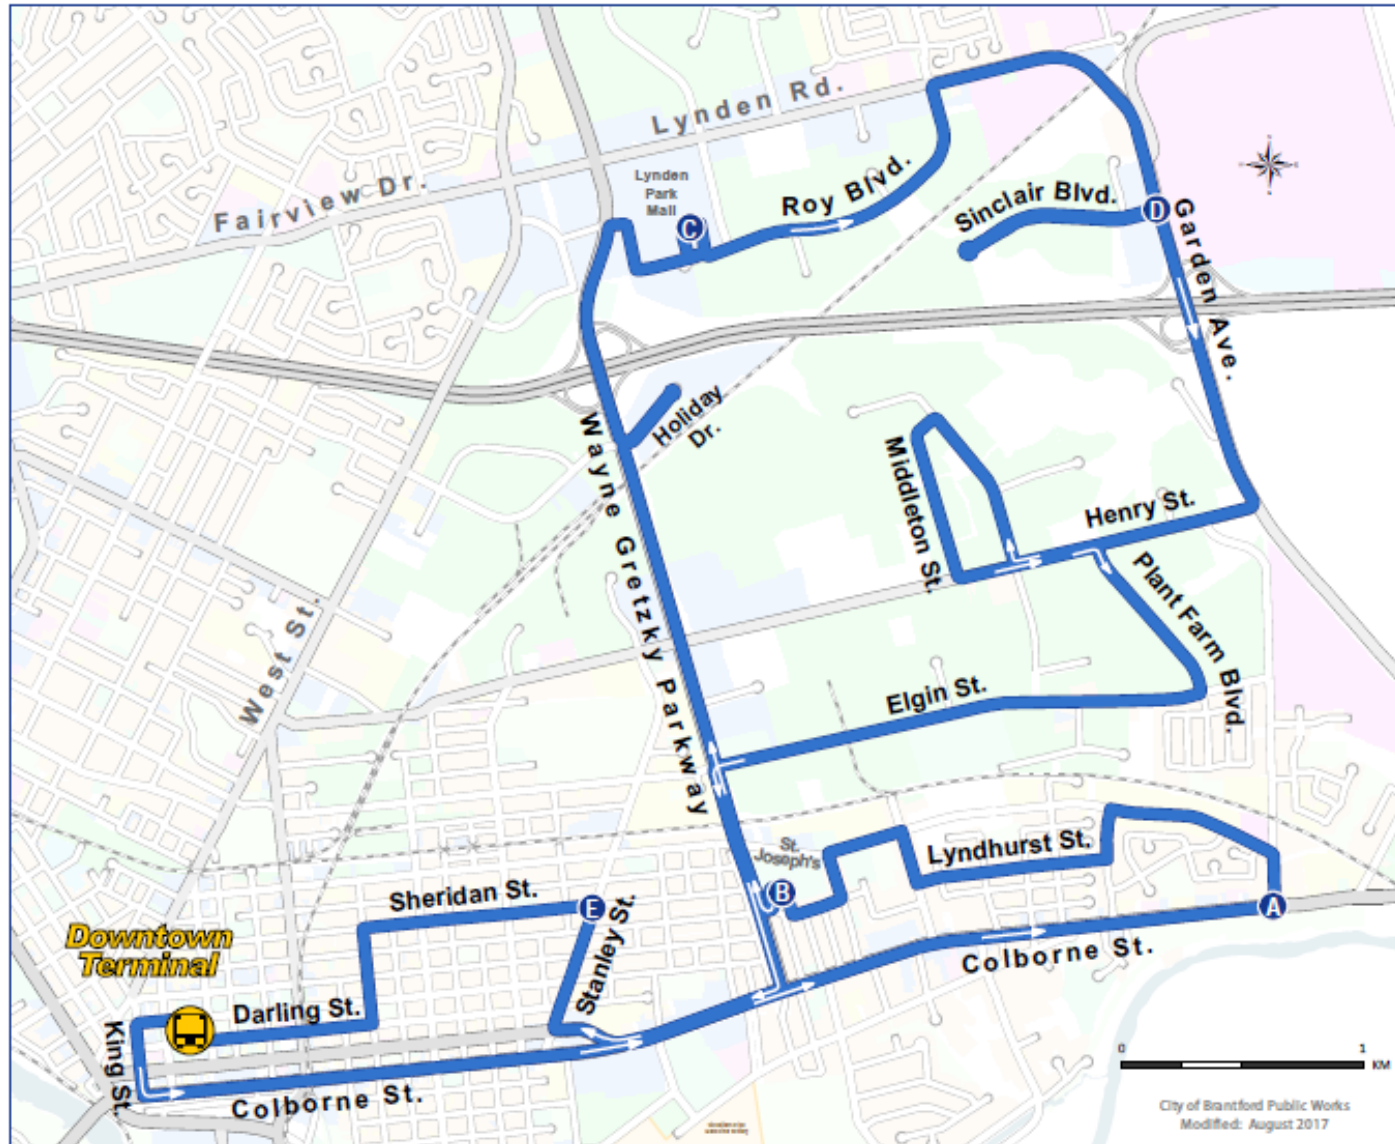

Route

14

Echo Place East Ward

This route is accessible to persons with disabilities.

Route 14 travels from the Transit Terminal, up King St. and Colborne St. and loops through the Echo Place and East Ward areas using the following roads: Garden, Lyndhurst (St. Joseph's Lifecare Centre), Wayne Gretzky Pkwy, Holiday, Wayne Gretzky Pkwy, Roy (Lynden Park Mall), Garden Ave, Sinclair, Garden, Henry, Middleton, Henry, Plant Farm, Elgin, Wayne Gretzky Pkwy, Colborne, Stanley, Sheridan and Darling.

64 Darling St. Brantford
519-753-3847
www.brantford.ca/transit

Routes and scheduled times in effect at the time of printing. Subject to change without notice.

Schedule Route 14 – Echo Place /East Ward

Time of Day	Transit Terminal	Colborne St. & Garden Ave.	St. Joseph's Lifecare Centre	Lynden Park Mall	Garden Ave. & Sinclair Blvd	Stanley St. & Sheridan St.	Transit Terminal
Monday to Saturday							
PM	9:00	9:10	9:20	9:30	9:35	9:50	9:55
	10:00	10:10	10:20	10:30	10:35	10:50	10:55
	11:00	11:10	11:20	11:30	11:35	11:50	11:55
	12:00	12:10	12:20	12:30	12:35	12:50	12:55

Route previously referred to as BLUE route