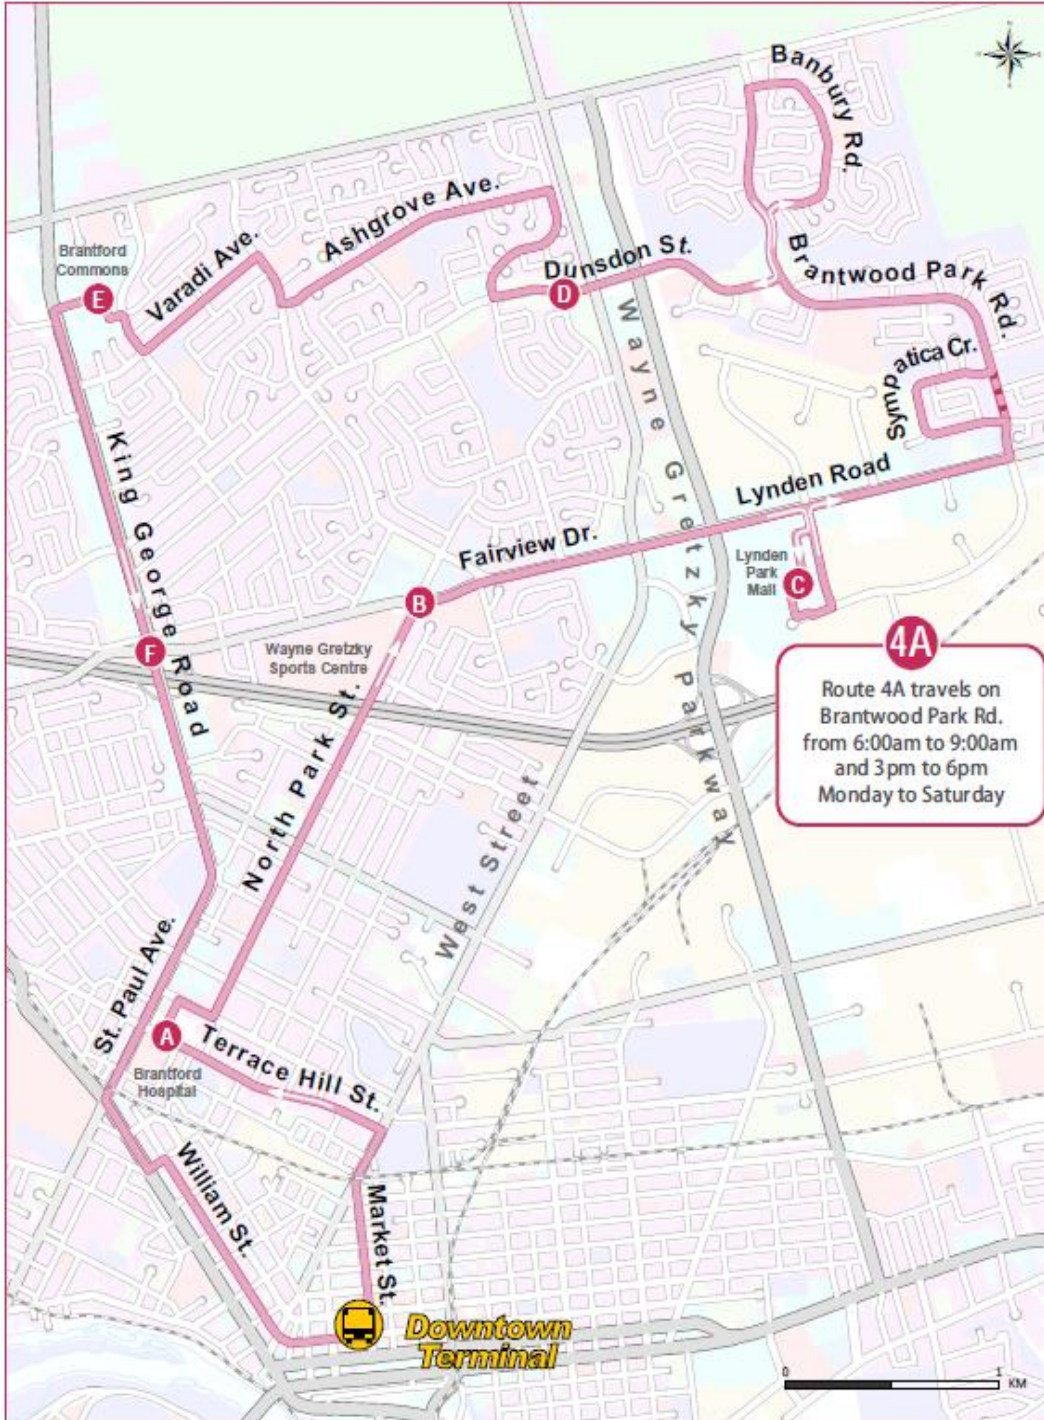

Route

4A

Mall Link

This route is accessible to persons with disabilities.

Route travels from the Transit Terminal and makes a loop using the following roads: Market, Terrace Hill, North Park, Fairview, Lynden (Lynden Park Mall), Sympatica, Brantwood Park, Banbury, Dunsdon, Ashgrove, Varadi (Brantford Commons), King George, St Paul and William

The route continues straight on Brantwood Park, skipping Sympatica 6:00 a.m. to 9:00 a.m. and 3 p.m. to 6:00 p.m. Monday to Saturday.

64 Darling St. Brantford
519-753-3847
www.brantford.ca/transit

Routes and scheduled times in effect at the time of printing. Subject to change without notice.

Schedule Route 4A – Mall Link

Time of Day	Transit Terminal	Brantford Hospital	North Park St. & Fairview Dr.	Lynden Park Mall	Dunsdon St. & Coachwood Rd.	Brantford Commons	King George Rd. & Tollgate Rd.	Transit Terminal
Monday to Saturday								
AM	-	-	-	-	6:00	6:07	6:15	6:25
	6:00	6:04	6:10	6:16	6:30	6:40	6:43	6:55
	6:30	6:34	6:40	6:46	7:00	7:10	7:13	7:25
	7:00	7:04	7:10	7:16	7:30	7:40	7:43	7:55
	7:30	7:34	7:40	7:46	8:00	8:10	8:13	8:25
	8:00	8:04	8:10	8:16	8:30	8:40	8:43	8:55
PM	8:30	8:34	8:40	8:46	9:00	9:10	9:13	9:25
	Every :30 until 9 pm							
PM	8:00	8:04	8:10	8:15	8:30	8:40	8:43	8:55
	8:30	8:34	8:40	8:46	9:00	9:10	9:13	9:25
Sunday								
AM	8:00	8:04	8:10	8:15	8:30	8:40	8:43	8:55
	9:00	9:04	9:10	9:15	9:30	9:40	9:43	9:55
	10:00	10:04	10:10	10:15	10:30	10:40	10:43	10:55
	11:00	11:04	11:10	11:15	11:30	11:40	11:43	11:55
PM	12:00	12:04	12:10	12:16	12:30	12:40	12:43	12:55
	1:00	1:04	1:10	1:16	1:30	1:40	1:43	1:55
	2:00	2:04	2:10	2:16	2:30	2:40	2:43	2:55
	3:00	3:04	3:10	3:16	3:30	3:40	3:43	3:55
	4:00	4:04	4:10	4:16	4:30	4:40	4:43	4:55
	5:00	5:04	5:10	5:16	5:30	5:40	5:43	5:55
	6:00	6:04	6:10	6:16	6:30	6:40	6:43	6:55
7:00	7:04	7:10	7:16	7:30	7:40	7:43	7:55	