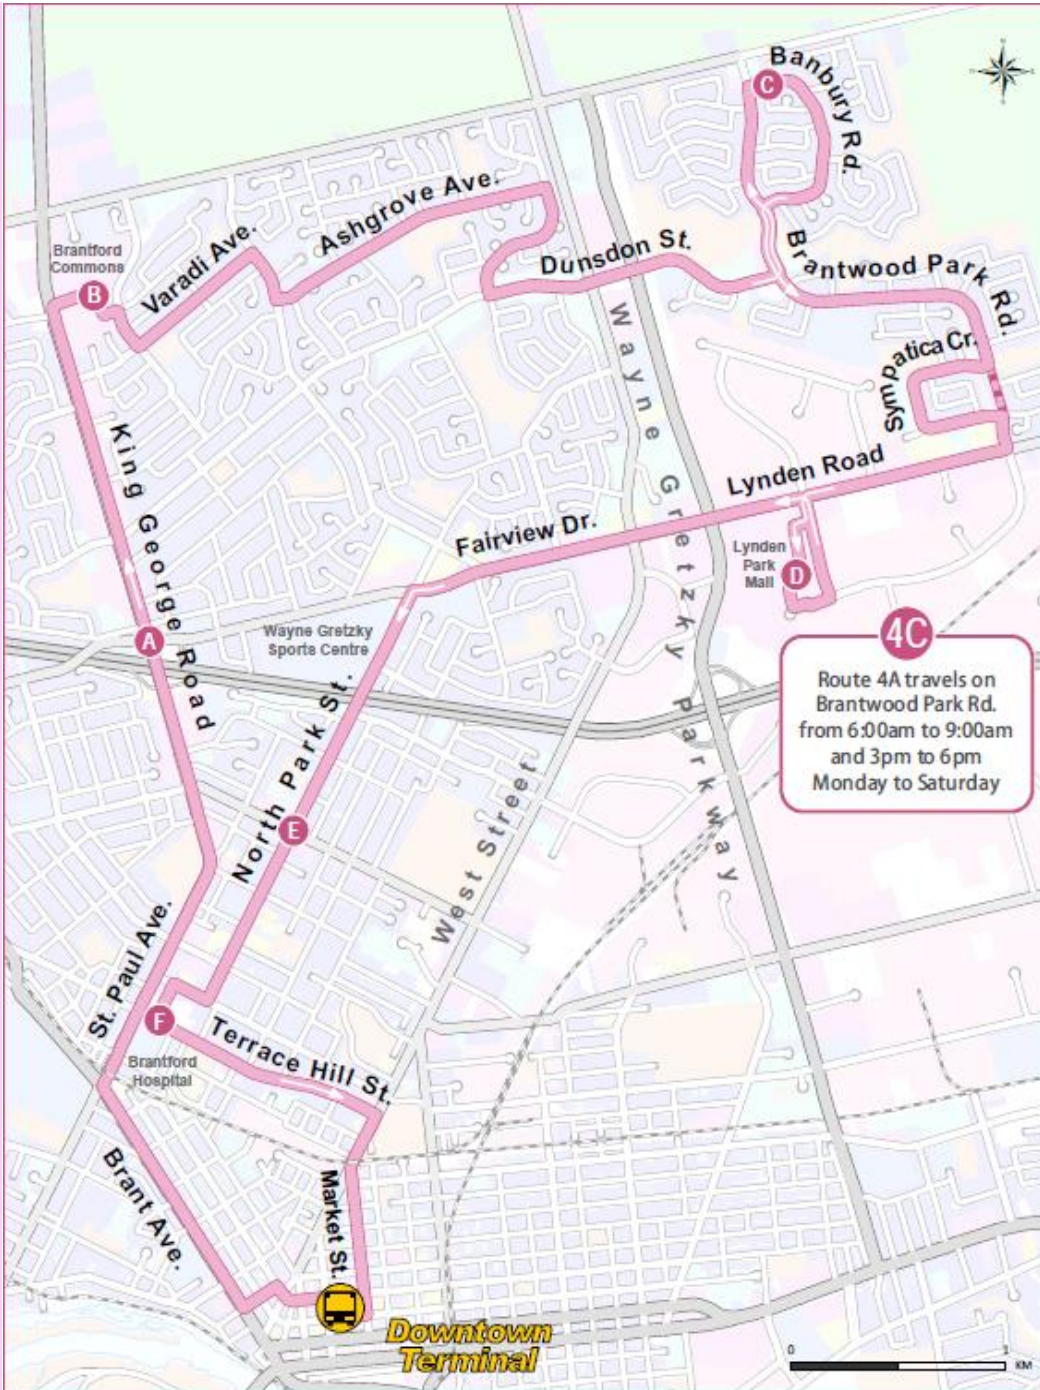

Route

4C

Mall Link

This route is accessible to persons with disabilities.

Route travels from the Transit Terminal makes loop using the following roads: Brant, St. Paul, King George (Brantford Commons), Varadi, Ashgrove, Dunsdon, Banbury, Brantwood Park, Sympatica, Lynden (Lynden Park Mall), Fairview, North Park, Terrace Hill, Market).

The route continues straight on Brantwood Park, skipping Sympatica 6:00 a.m. to 9:00 a.m. and 3 p.m. to 6:00 p.m. Monday to Saturday.

64 Darling St. Brantford
519-753-3847

www.brantford.ca/transit

Routes and scheduled times in effect at the time of printing. Subject to change without notice.

Schedule Route 4C – Mall Link

Time of Day	Transit Terminal	King George Rd. & Tollgate Rd.	Brantford Commons	Banbury Rd. & Enfield Cres.	Lynden Park Mall	Charing Cross & North Park St.	Brantford Hospital	Transit Terminal
Monday to Saturday								
AM	-	-	-	6:00	6:08	6:15	6:20	6:25
	6:00	6:08	6:10	6:25	6:36	6:43	6:48	6:55
	6:30	6:38	6:40	6:55	7:06	7:13	7:18	7:25
	7:00	7:08	7:10	7:25	7:36	7:43	7:48	7:55
	7:30	7:38	7:40	7:55	8:06	8:13	8:18	8:25
	8:00	8:08	8:10	8:25	8:36	8:43	8:48	8:55
	8:30	8:38	8:40	8:55	9:06	9:13	9:18	9:25
9:00	9:08	9:10	9:25	9:36	9:43	9:48	9:55	
Every :30 until 9 pm								
PM	8:00	8:08	8:10	8:25	8:36	8:43	8:48	8:55
	8:30	8:38	8:40	8:55	9:06	9:13	9:18	9:25
Sunday								
AM	8:00	8:08	8:10	8:25	8:36	8:43	8:48	8:55
	9:00	9:08	9:10	9:25	9:36	9:43	9:48	9:55
	10:00	10:08	10:10	10:25	10:36	10:43	10:48	10:55
	11:00	11:08	11:10	11:25	11:36	11:43	11:48	11:55
	12:00	12:08	12:10	12:25	12:36	12:43	12:48	12:55
PM	1:00	1:08	1:10	1:25	1:36	1:43	1:48	1:55
	2:00	2:08	2:10	2:25	2:36	2:43	2:48	2:55
	3:00	3:08	3:10	3:25	3:36	3:43	3:48	3:55
	4:00	4:08	4:10	4:25	4:36	4:43	4:48	4:55
	5:00	5:08	5:10	5:25	5:36	5:43	5:48	5:55
	6:00	6:08	6:10	6:25	6:36	6:43	6:48	6:55
	7:00	7:08	7:10	7:25	7:36	7:43	7:48	7:55