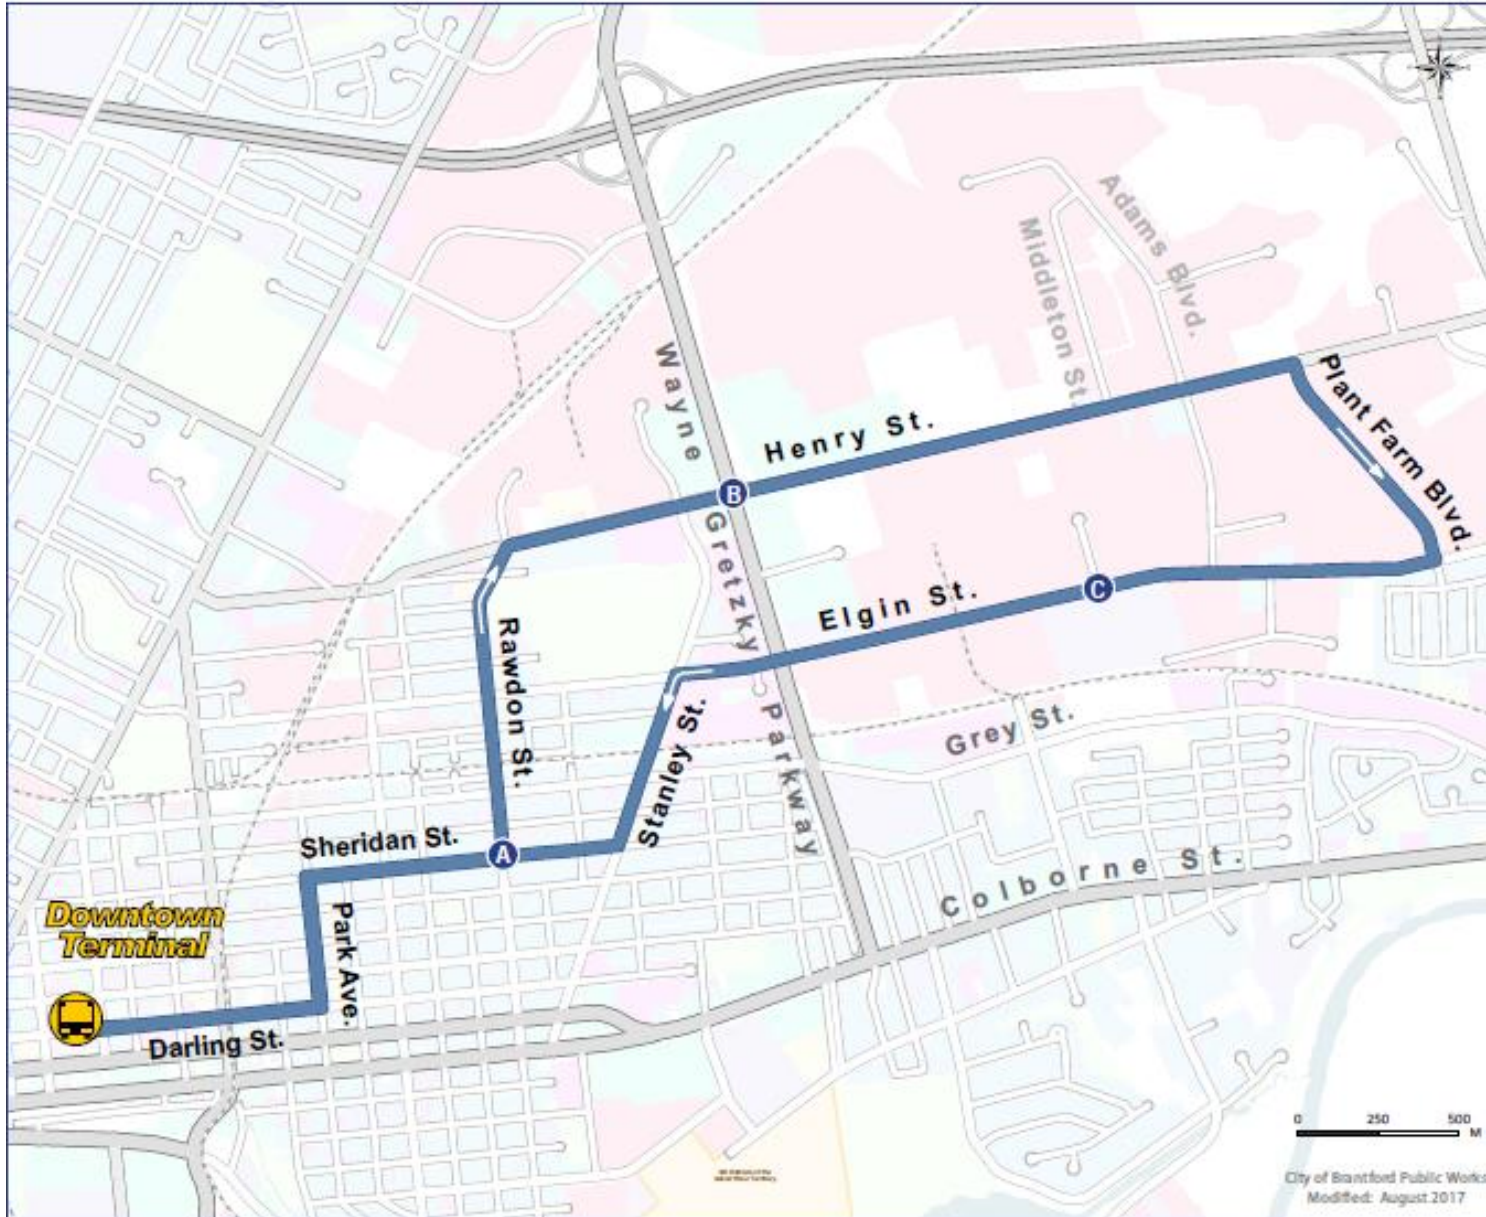

Route

7

East Ward
Braneida

This route is accessible to persons with disabilities

Route 7 travels from the Transit Terminal, loops through the East Ward/ Braneida area using the following roads: Darling, Park, Sheridan, Rawdon, Henry, Plant Farm, Elgin, Stanley, Sheridan, Park and Darling.

64 Darling St. Brantford
519-753-3847
www.brantford.ca/transit

Routes and scheduled times in effect at the time of printing. Subject to change without notice.

Schedule
Route 7 – East Ward/ Braneida

Time of Day	Transit Terminal	Rawdon St. & Sheridan St.	Henry St. & W. Grezky Pkway	Elgin St. & Ryan Pl	Transit Terminal
Monday to Saturday					
AM	6:00	6:05	6:08	6:15	6:25
	6:30	6:35	6:38	6:45	6:55
	7:00	7:05	7:08	7:15	7:25
	7:30	7:35	7:38	7:45	7:55
	8:00	8:05	8:08	8:15	7:25
	8:30	8:35	8:38	8:45	8:55
	9:00	9:05	9:08	9:15	9:25
	9:30	9:35	9:38	9:45	9:55
PM	Every :30 until 9 pm				
	8:00	8:05	8:08	8:15	8:25
	8:30	8:35	8:38	8:45	8:55
Sunday					
AM	8:30	8:35	8:38	8:45	8:55
	9:30	9:35	9:38	9:45	9:55
	10:30	10:35	10:38	10:45	10:55
	11:30	11:35	11:38	11:45	11:55
PM	12:30	12:35	12:38	12:45	12:55
	1:30	1:35	1:38	1:45	1:55
	2:30	2:35	2:38	2:45	2:55
	3:30	3:35	3:38	3:45	3:55
	4:30	4:35	4:38	4:45	4:55
	5:00	5:05	5:08	5:15	5:25
	5:30	5:35	5:38	5:45	5:55
	6:00	6:05	6:08	6:15	6:25
6:30	6:35	6:38	6:45	6:55	
	7:00	7:05	7:08	7:15	7:25