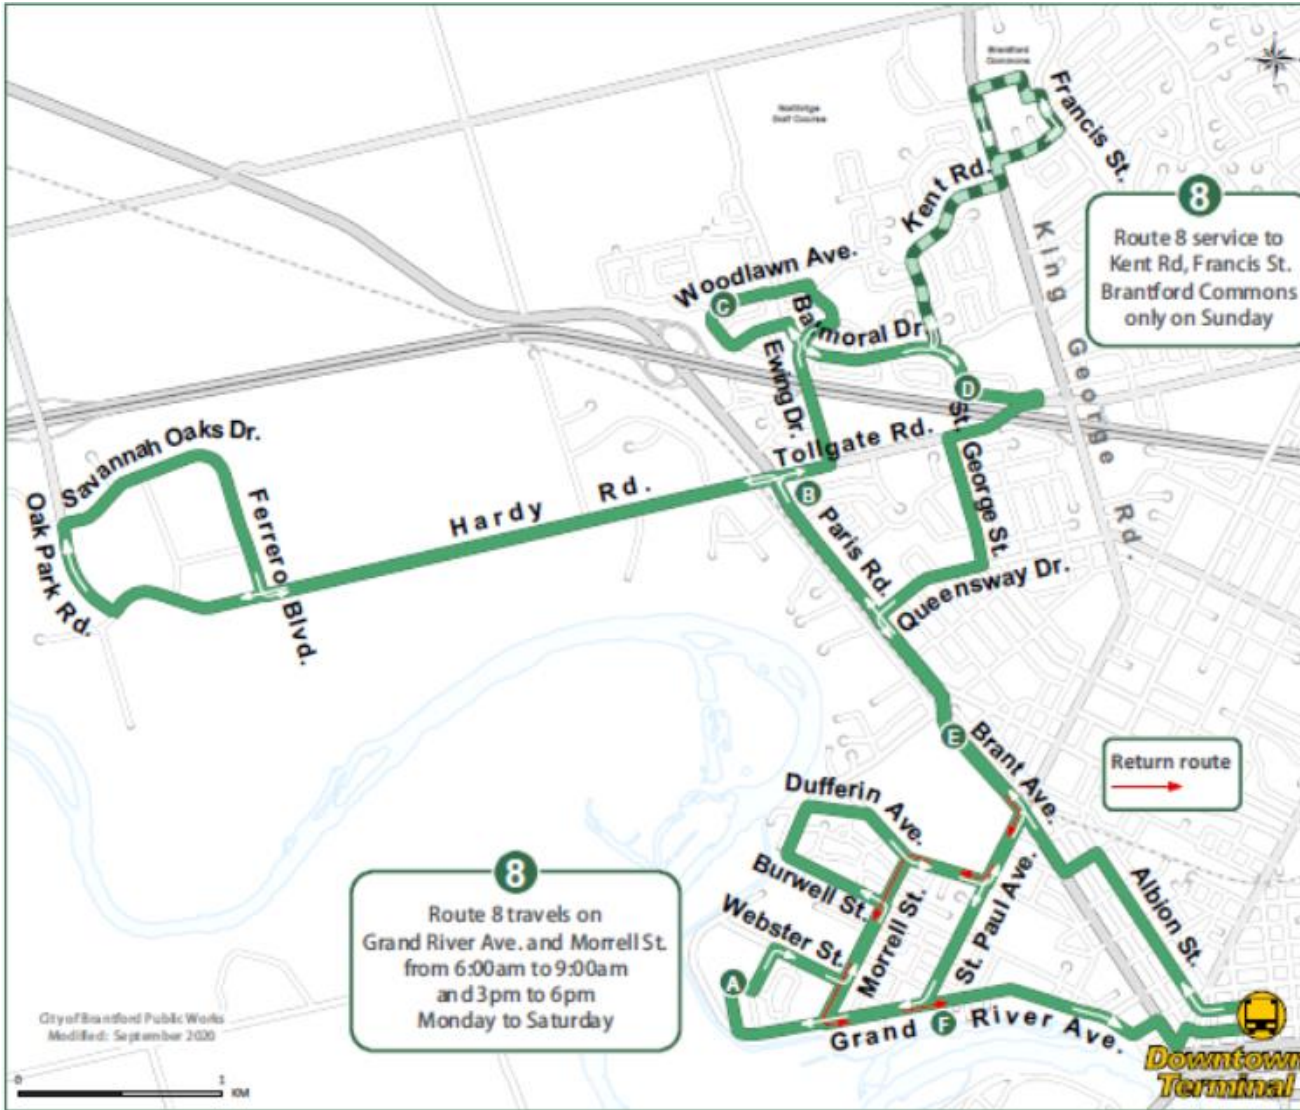

Route

8

Holmedale Mayfair

This route is accessible to persons with disabilities.

Route 8 travels from the Transit Terminal and loops through the Holmedale, Mayfair and the Northwest Industrial areas using the following roads: Albion, Brant, St. Paul, Grand River, Webster, Morrell, Burwell, Dufferin, St. Paul, Brant, Paris, Hardy, Oak Park, Savannah Oaks, Ferrero Blvd, Hardy, Tollgate, Ewing, Balmoral, Woodlawn, Cambridge, Balmoral, Somerset, Tollgate, St George, Queensway, Brant and St. Paul, Dufferin, Morrell, Grand River, Church, Brant, West and Wellington.

Mondays to Saturdays Between 6:00 am and 9:00 am and 3:00 pm to 6:00 pm the route travels straight down Morrell from Grand River to Dufferin.

On Sundays the route leaves Balmoral to access Brantford Commons by using Kent and Francis street before returning to Balmoral and continuing to the Transit Terminal.

64 Darling St. Brantford
519-753-3847
www.brantford.ca/transit

Routes and scheduled times in effect at the time of printing. Subject to change without notice.

Schedule								
Route 8 – Holmedale Mayfair								
Time of Day	Transit Terminal	Sunset Ave. & Watson Ave.	Tollgate Rd. & Paris Rd	Woodlawn Ave. & Tanbark Way	Balmoral Dr. & Somerset Rd.	W. Ross Macdonald School	Grand River Ave. & St. Paul Ave	Transit Terminal
Monday to Saturday								
AM	6:00	-	-	6:00	6:07	6:12	6:18	6:25
	6:30	Morell St. Service Only	6:18	6:30	6:37	6:42	6:48	6:55
	7:00		6:48	7:00	7:07	7:12	7:18	7:25
	7:30		7:18	7:30	7:37	7:42	7:48	7:55
	8:00		7:48	8:00	8:07	8:12	8:18	8:25
	8:30		8:18	8:30	8:37	8:42	8:48	8:55
9:00	9:10	8:48	9:00	9:07	9:12	9:18	9:25	
Continues every :30								
PM	2:30	Morell St. Service Only	2:48	3:00	3:07	3:12	3:18	3:25
	3:00		3:18	3:30	3:37	3:42	3:48	3:55
	3:30		3:48	4:00	4:07	4:12	4:18	4:25
	4:00		4:18	4:30	4:37	4:42	4:48	4:55
	4:30		4:48	5:00	5:07	5:12	5:18	5:25
	5:00		5:18	5:30	5:37	5:42	5:48	5:55
	5:30	5:48	6:00	6:07	6:12	6:18	6:25	
6:00	6:10	6:18	6:30	6:37	6:42	6:48	6:55	
Continues every :30								
8:30	8:40	8:48	9:00	9:07	9:12	9:18	9:25	
Sunday								
AM	8:00	8:10	8:18	Brantford Commons	8:38	8:42	8:48	8:55
	9:00	9:10	9:18		9:38	9:42	9:48	9:55
	10:00	10:10	10:18		10:38	10:42	10:48	10:55
Continues every 1:00								
PM	4:00	4:10	4:18	Brantford Commons	4:38	4:42	4:48	4:55
	5:00	5:10	5:18		5:38	5:42	5:48	5:55
	6:00	6:10	6:18		6:38	6:42	6:48	6:55
	7:00	7:10	7:18		7:38	7:42	7:48	7:55