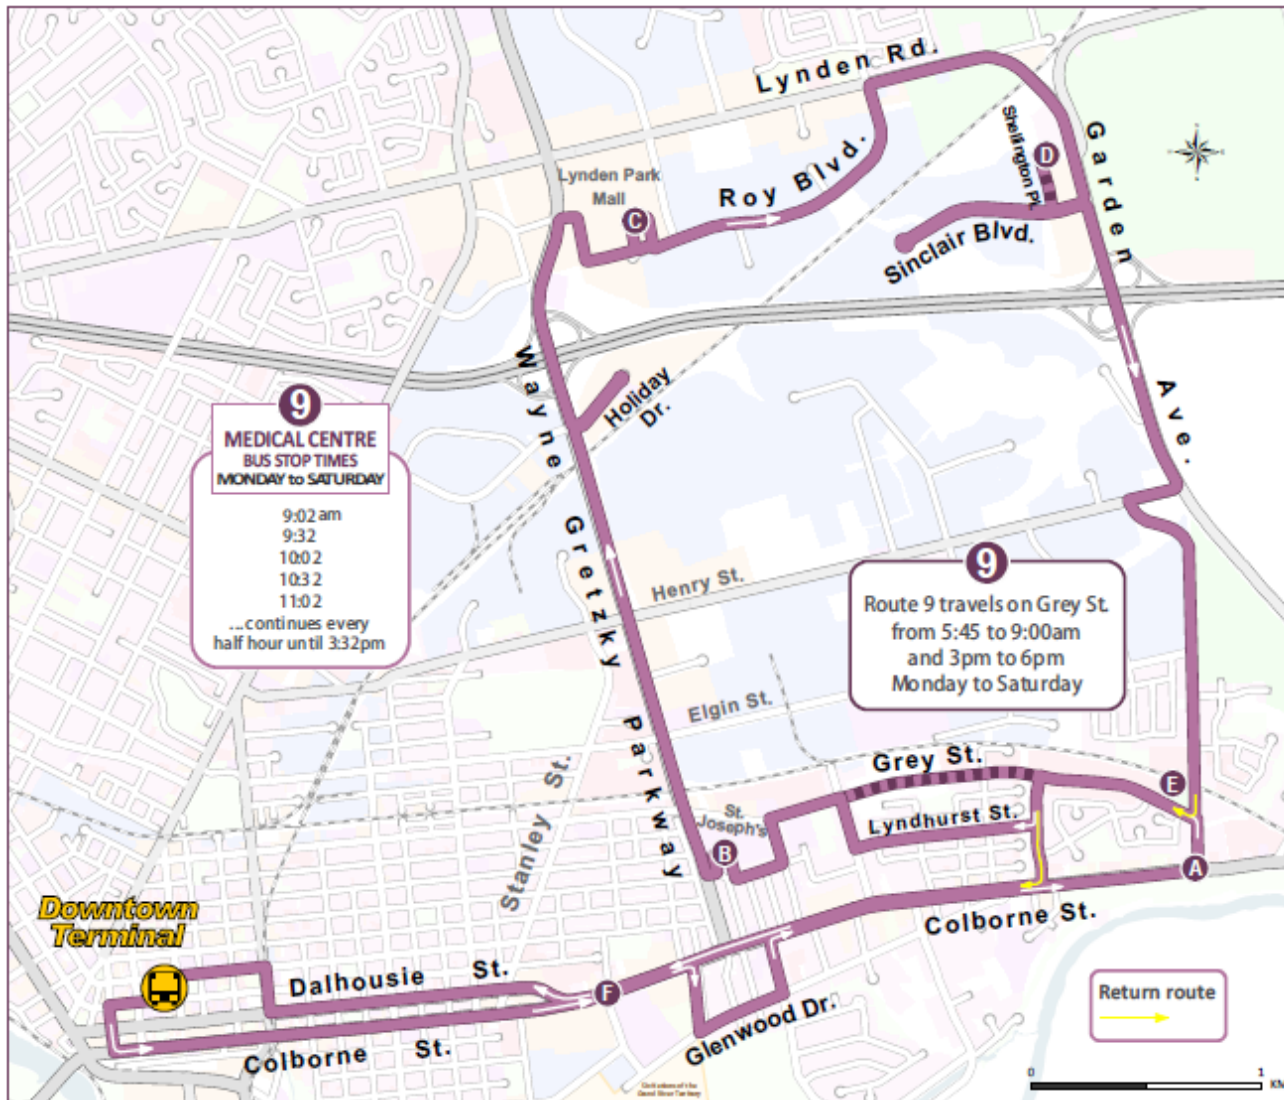

Route

9

Echo Place

This route is accessible to persons with disabilities.

Route 9 travels from the Transit Terminal, and loops through the Echo Place area using the following roads Colborne, Glenwood, Colborne, Garden, Grey, Lyndhurst, Grey, Wayne Gretzky Pkwy, Holiday, Wayne Gretzky (to Lynden Park Mall), Roy, Lynden, Garden, Grey, Linden, Colborne and Dalhousie.

The route services the Northeast Industrial Area via Sinclair Blvd. from 5:45 a.m. to 8:30 a.m. and 4:00 to 7:00 p.m. At all other times only the Brantford Medical Centre is accessed on Sinclair.

This route continues on Grey St, skipping over Lyndhurst from 5:45 a.m. to 9:00 a.m. and 3:00 p.m. to 6:00 p.m. Monday to Saturday.

64 Darling St. Brantford
519-753-3847

www.brantford.ca/transit

Routes and scheduled times in effect at the time of printing. Subject to change without notice.

Schedule Route 9 – Echo Place

Time of Day	Transit Terminal	Colborne St. & Garden Ave.	St Joseph's Lifecare Centre	Lynden Park Mall	Brantford Medical Centre	Garden Ave. & Grey St.	Colborne Street and Puleston	Transit Terminal	
Monday to Saturday									
AM	-	-	-	5:45	Service to Northeast Industrial Area	5:53	6:00	6:10	
	6:00	6:10	6:18	6:28		6:38	6:45	6:55	
	6:30	6:40	6:48	6:58		7:08	7:15	7:25	
	7:00	7:10	7:18	7:28		7:38	7:45	7:55	
	7:30	7:40	7:48	7:58		8:08	8:15	8:25	
	8:00	8:10	8:18	8:28		8:38	8:45	8:55	
	8:30	8:40	8:48	8:58		9:02	9:08	9:18	9:25
Continues every :30									
PM	3:00	3:10	3:18	3:28	Service to Northeast Industrial Area	3:38	3:45	3:55	
	3:30	3:40	4:48	3:58		4:08	4:15	4:25	
	4:00	4:10	4:18	4:28		4:38	4:45	4:55	
	4:30	4:40	4:48	4:58		5:08	5:15	5:25	
	5:00	5:10	5:18	5:28		5:38	5:45	5:55	
	5:30	5:40	5:48	5:58		6:08	6:15	6:25	
	6:00	6:10	6:18	6:28		6:38	6:45	6:55	
	6:30	6:40	6:48	6:58		7:08	7:15	7:25	
	7:00	7:10	7:18	7:28		7:38	7:45	7:55	
	7:30	7:40	7:48	7:58		8:02	8:08	8:18	8:25
8:00	8:10	8:18	8:28	8:32	8:38	8:45	8:55		
8:30	8:40	8:48	8:58	9:02	9:08	9:19	9:25		
Sunday									
AM	8:00	8:10	8:18	8:28	8:32	8:38	8:45	8:55	
	9:00	9:10	9:18	9:28	9:32	9:38	9:45	9:55	
	10:00	10:10	10:18	10:28	10:32	10:38	10:45	10:55	
Continues every 1:00									
PM	4:00	4:10	4:18	4:28	4:32	4:38	4:45	5:55	
	5:00	5:10	5:18	5:28	5:32	5:38	5:45	5:55	
	6:00	6:10	6:18	6:28	6:32	6:38	6:45	6:55	
	7:00	7:10	7:18	7:28	7:32	7:38	7:45	7:55