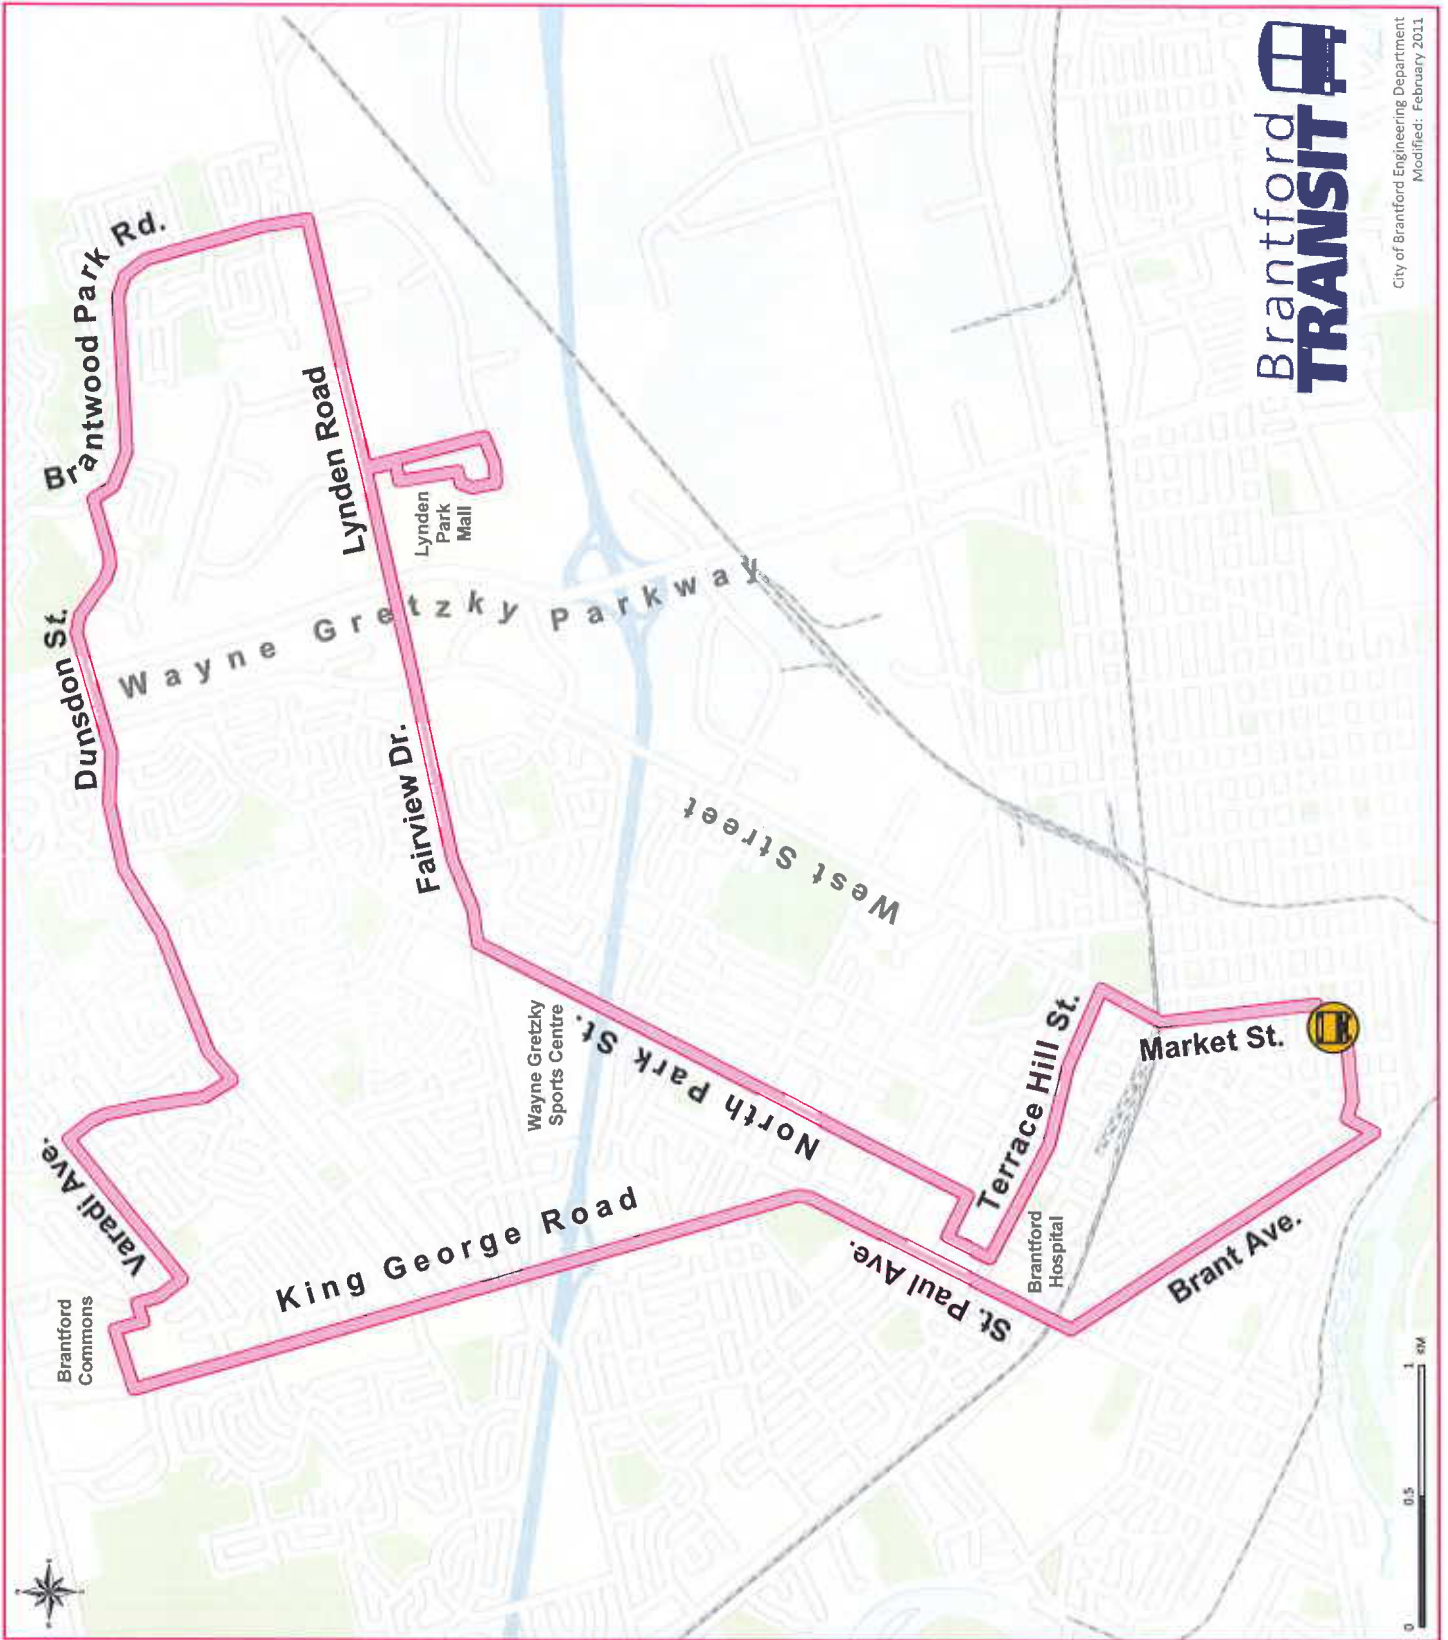

1

**Snow
Route**

64 Darling St., Brantford
519-753-3847
www.brantford.ca/transit

Routes and scheduled times in effect
at time of printing. Subject to change
without notice.

2

**Snow
Route**

64 Darling St., Brantford
519-753-3847
www.brantford.ca/transit

Routes and scheduled times in effect at time of printing. Subject to change without notice.

**Snow
Route**

64 Darling St., Brantford
519-753-3847
www.brantford.ca/transport

Routes and scheduled times in effect
at time of printing. Subject to change
without notice.

**Snow
Route**

64 Darling St., Brantford
519-753-3847
www.brantford.ca/transport

Routes and scheduled times in effect
at time of printing. Subject to change
without notice.

Snow Route

5

64 Darling St., Brantford
519-753-3847
www.brantford.ca/transport

Routes and scheduled times in effect
at time of printing. Subject to change
without notice.

6

Snow Route

Wellington St.

Darling St.

Veterans Memorial Parkway

Mount Pleasant St.

Gilkison St.