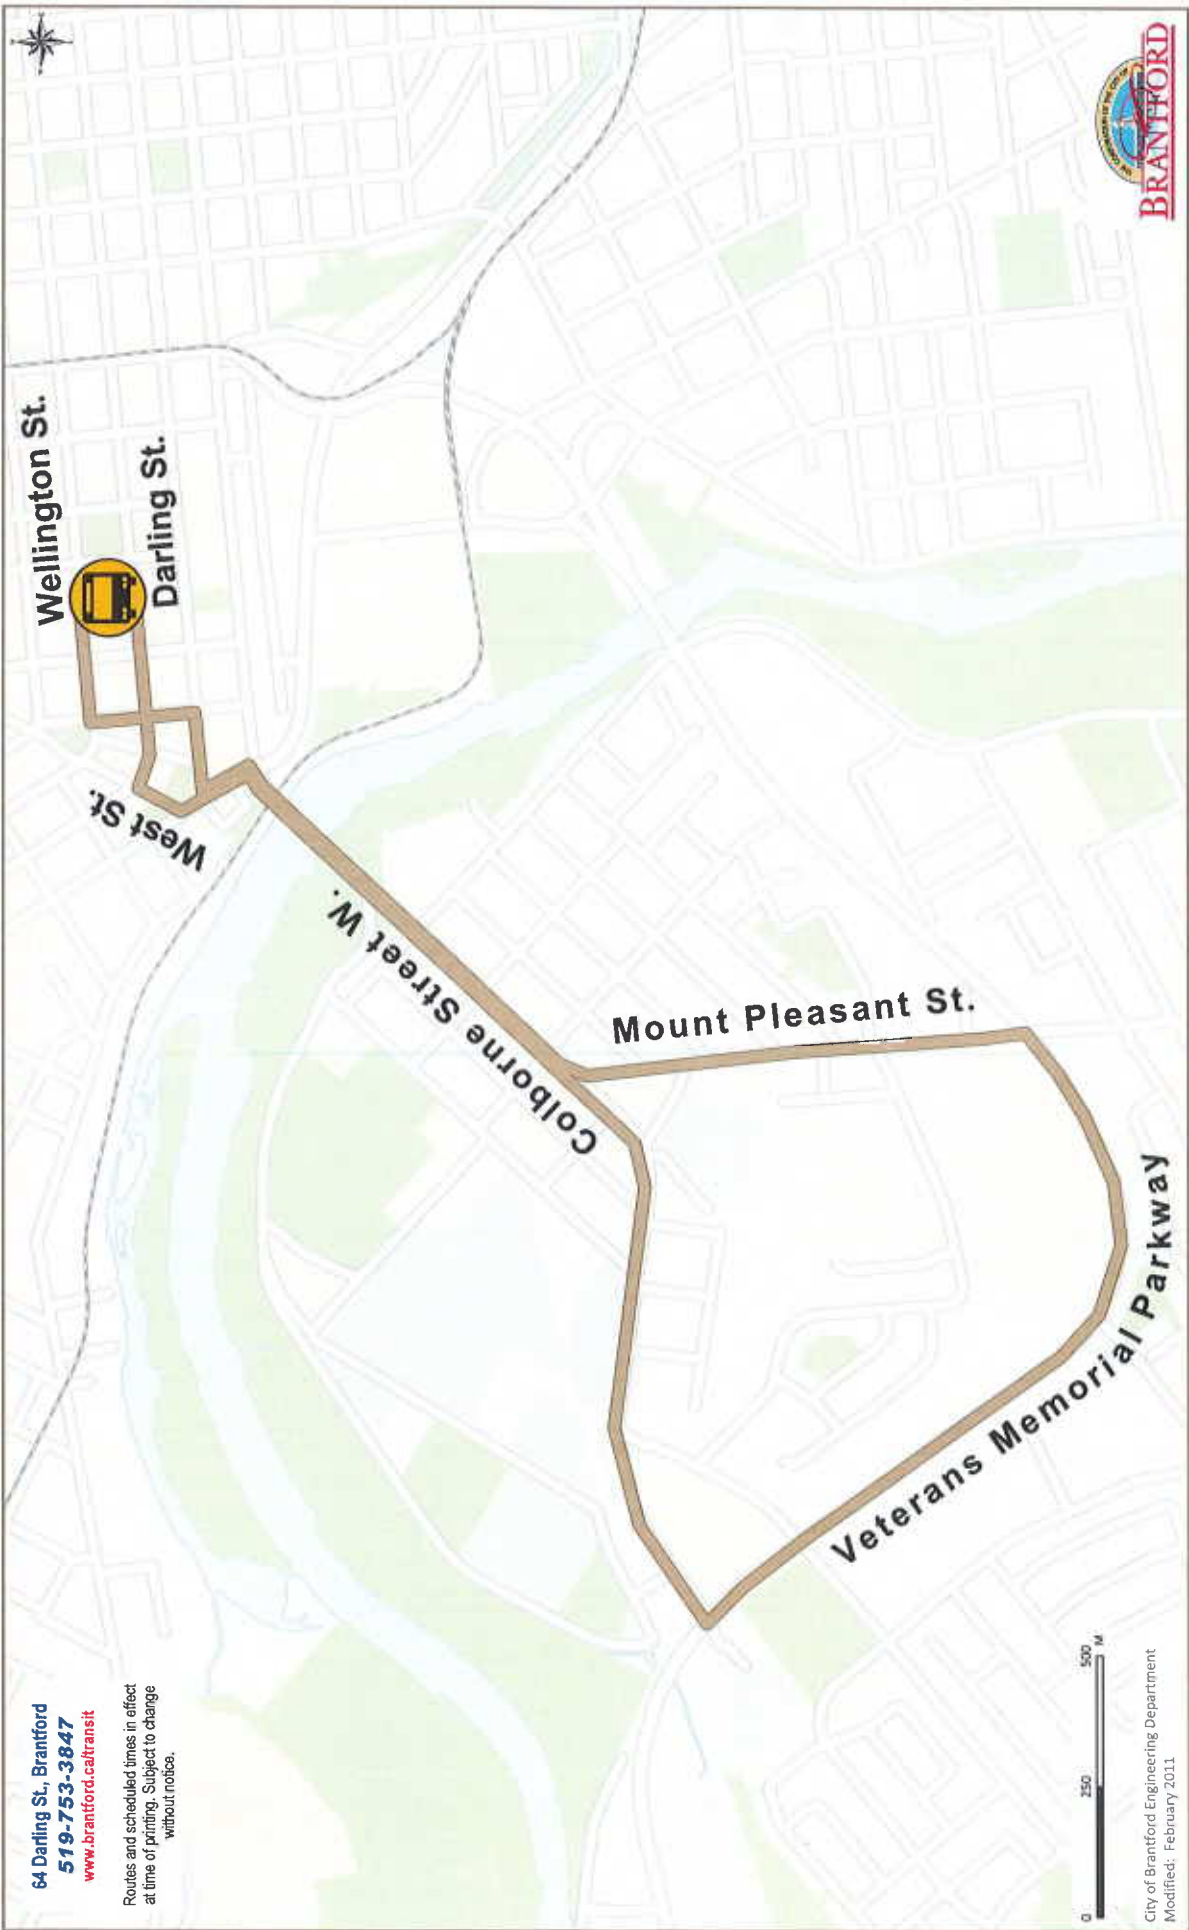

**Snow
Route**

64 Darling St., Brantford
519-753-3847
www.brantford.ca/transport

Routes and scheduled times in effect
at time of printing. Subject to change
without notice.

Snow Route

5

64 Darling St., Brantford
519-753-3847
www.brantford.ca/transport

Routes and scheduled times in effect
at time of printing. Subject to change
without notice.

6

Snow Route

Wellington St.

Darling St.

Veterans Memorial Parkway

Mount Pleasant St.

Gilkison St.

Diana Ave.

Blackburn Dr.

Shellard Lane

Edith Monture

Conklin Rd.

64 Darling St., Brantford
519-753-3847
www.brantford.ca/transit

Routes and scheduled times in effect at time of printing. Subject to change without notice.