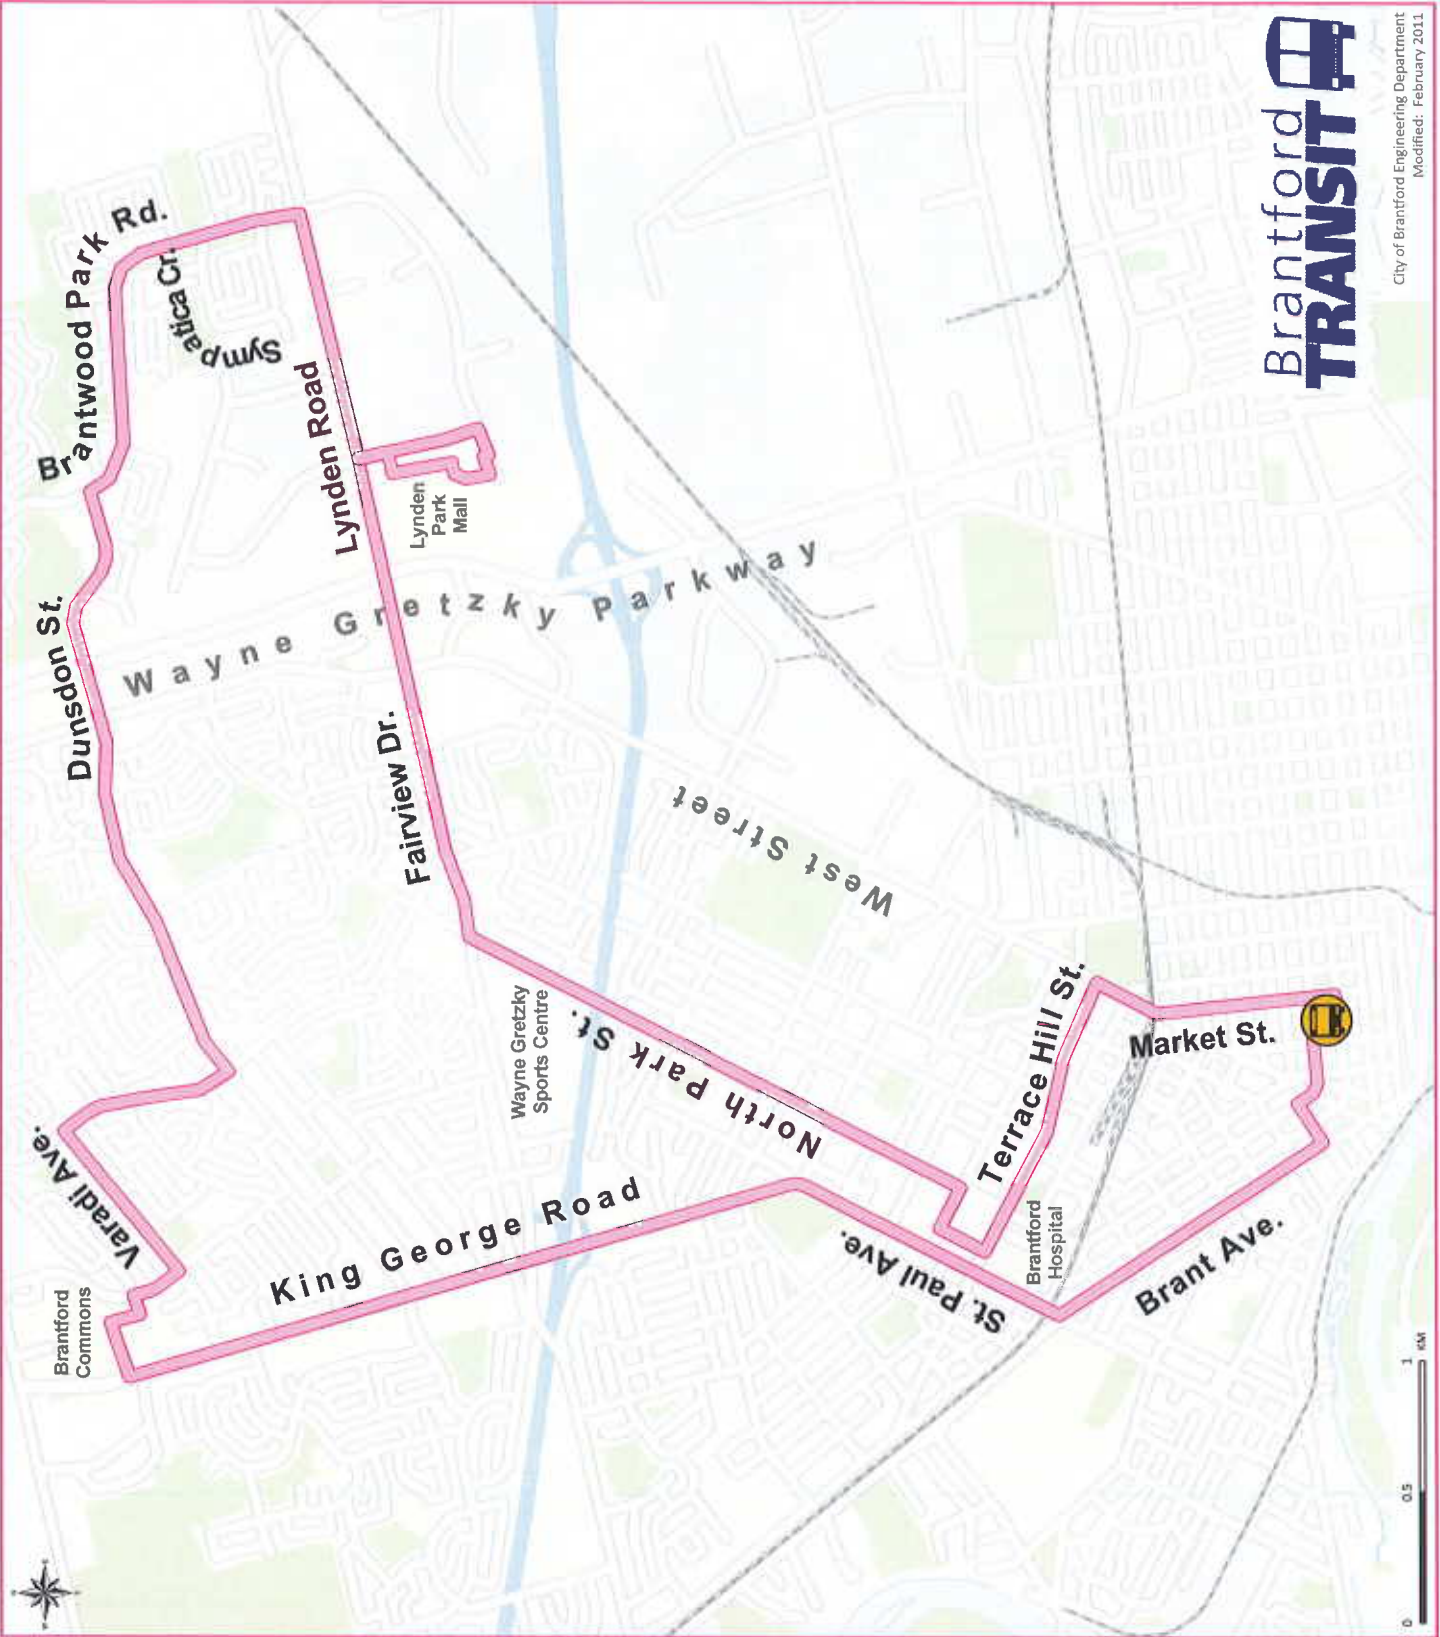

Routes and scheduled times in effect at time of printing. Subject to change without notice.

**Snow
Route**

64 Darling St., Brantford
519-753-3847
www.brantford.ca/transport

Routes and scheduled times in effect
at time of printing. Subject to change
without notice.

**Snow
Route**

64 Darling St., Brantford
519-753-3847
www.brantford.ca/transport

Routes and scheduled times in effect
at time of printing. Subject to change
without notice.

Snow Route

5

64 Darling St., Brantford
519-753-3847
www.brantford.ca/transport

Routes and scheduled times in effect
at time of printing. Subject to change
without notice.

6

Snow Route

Wellington St.

Darling St.

Veterans Memorial Parkway

Mount Pleasant St.

Gilkison St.