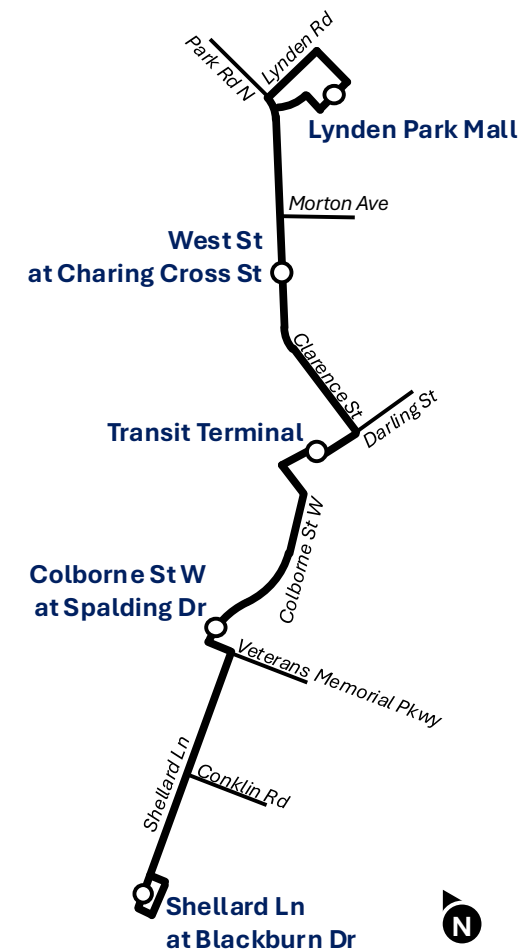

Route A operates a daily service via the following route:

Northbound: Shellard Ln, Colborne St W, Brant Ave, West St, Wellington St, Transit Terminal, Darling St, Clarence St, West St, Edmondson St, Lynden Park Mall.

Southbound: Lynden Park Mall, Lynden Rd, West St, Clarence St, Wellington St, Charlotte St, Darling St, Transit Terminal, Wellington St, Church St, Brant Ave, Colborne St W, Shellard Ln.

Manage and top up your account online or via your Android or iPhone device

64 Darling St, Brantford
519-753-3847

This route is accessible to persons with disabilities

Route A

West Brant (Shellard), Downtown & Lynden Park Mall

brantford.ca/transit

Valid from 28 June, 2026