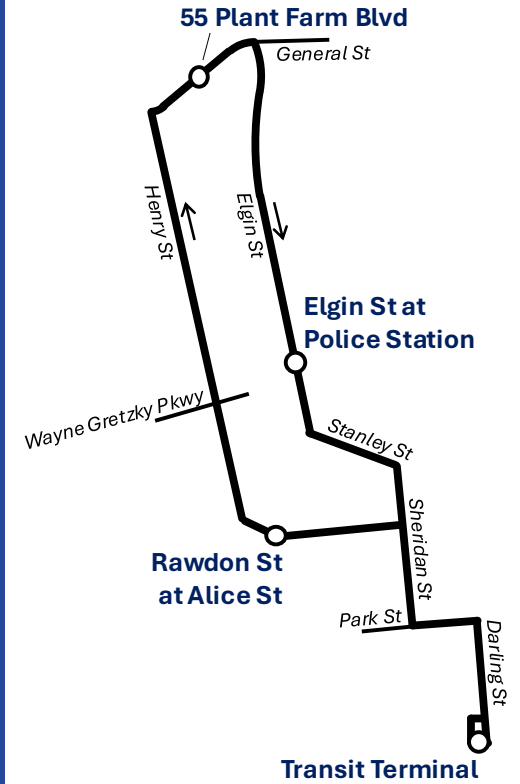

Monday to Friday

Clockwise				
Transit Terminal (depart)	Rawdon St at Alice St	55 Plant Farm Blvd	Elgin St at Police Station	Transit Terminal (arrive)
5:35a	5:43a	5:50a	5:54a	6:07a
6:13a	6:20a	6:26a	6:30a	6:38a
6:45a	6:52a	6:58a	7:02a	7:10a
7:15a	7:22a	7:28a	7:32a	7:40a
7:45a	7:52a	7:58a	8:02a	8:10a
8:15a	8:22a	8:28a	8:32a	8:40a
8:45a	8:53a	9:00a	9:04a	9:17a
9:15a	9:23a	9:30a	9:34a	9:47a
9:45a	9:53a	10:00a	10:04a	10:17a
10:15a	10:23a	10:30a	10:34a	10:47a
10:45a	10:53a	11:00a	11:04a	11:17a
11:15a	11:23a	11:30a	11:34a	11:47a
11:45a	11:53a	12:00p	12:04p	12:17p
12:10p	12:18p	12:25p	12:29p	12:42p
12:40p	12:48p	12:55p	12:59p	1:12p
1:10p	1:18p	1:25p	1:29p	1:42p
1:40p	1:48p	1:55p	1:59p	2:12p
2:10p	2:18p	2:25p	2:29p	2:42p
2:40p	2:48p	2:55p	2:59p	3:12p
3:10p	3:18p	3:25p	3:29p	3:42p
3:40p	3:48p	3:55p	3:59p	4:12p
4:10p	4:18p	4:25p	4:29p	4:42p
4:40p	4:48p	4:55p	4:59p	5:12p
5:10p	5:18p	5:25p	5:29p	5:42p
5:45p	5:53p	6:00p	6:04p	6:17p
6:15p	6:22p	6:28p	6:32p	6:40p
6:45p	6:52p	6:58p	7:02p	7:10p
7:15p	7:22p	7:28p	7:32p	7:40p
7:45p	7:52p	7:58p	8:02p	8:10p
8:15p	8:22p	8:28p	8:32p	8:40p
8:45p	8:52p	8:58p	9:02p	9:10p

After 9pm: There is no service on this route after 9pm, please refer to route 14 for service in this area.

Route 7 operates a daily service via the following route:

Clockwise: Transit Terminal, Darling St, Park Ave, Sheridan St, Rawdon St, Henry St, Plant Farm Blvd, Elgin St, Stanley St, Sheridan St, Park Ave, Darling St, George St, Wellington St, Transit Terminal.

64 Darling St, Brantford
519-753-3847

This route is accessible to persons with disabilities

Brantford **TRANSIT**

Route 7

Map not to scale

Downtown & East Ward / Braneida

brantford.ca/transit

Valid from 28 June, 2026