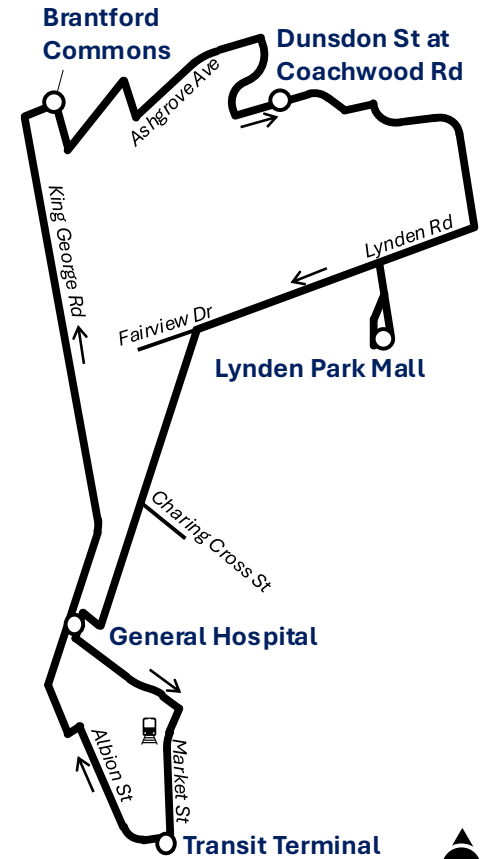

Note 1: This journey begins at Dunsdon St at Coachwood Rd at 05:55 AM

**Route 4C operates a daily service via the following route:**

**Counterclockwise:** Transit Terminal, Wellington St, Albion St, St. James St, Brant Ave, St. Paul Ave, King George Rd, Brantford Commons, Francis St, Varadi Ave, Memorial Dr, Ashgrove Ave, Greenfield Rd, Dunsdon St, Brantwood Park Rd, Lynden Rd, Woodyatt Dr, Lynden Park Mall, Woodyatt Dr, Lynden Rd, Fairview Dr, North Park St, Dundas St, McClure Ave, Terrace Hill St, West St, Market St, Wellington St, Transit Terminal.

Route 4A operates this route in the opposite direction.

64 Darling St, Brantford  
519-753-3847

This route is accessible to persons with disabilities

# Route 4C

Map not to scale

Downtown, Brantford  
Commons & Lynden Park Mall

[brantford.ca/transit](http://brantford.ca/transit)

Valid from 28 June, 2026