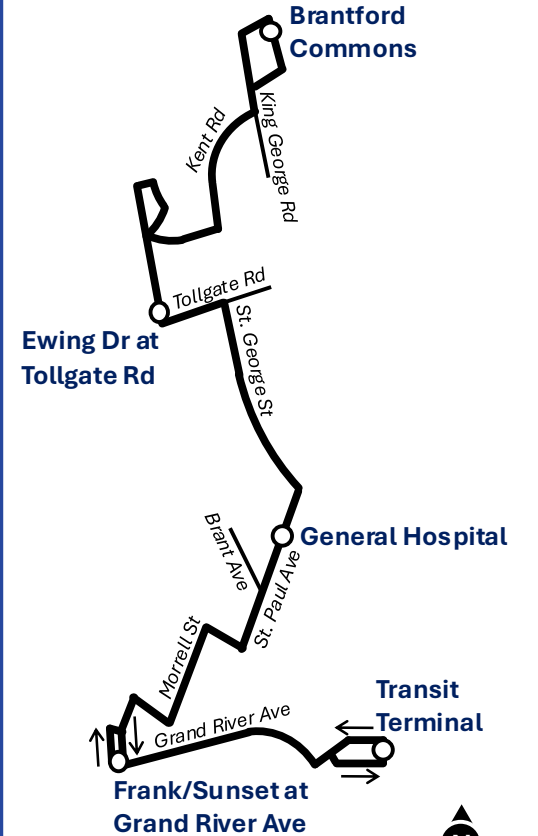

**Route 8 operates a daily service via the following route:**

**Northbound:** Wellington St, King St, Church St, Grand River Ave, Sunset Ave, Watson Ave, Frank St, Webster St, Morrell St, Dufferin Ave, St. Paul Ave, St. George St, Tollgate Rd, Ewing Dr, Balmoral Dr, Woodlawn Ave, Cambridge Dr, Balmoral Dr, Kent Rd, King George Rd, Varadi Ave, Francis St, Brantford Commons.

**Southbound:** Brantford Commons, King George Rd, Kent Rd, Balmoral Dr, Cambridge Dr, Woodlawn Ave, Balmoral Dr, Ewing Dr, Tollgate Rd, St. George St, St. Paul Ave, Dufferin Ave, Morrell St, Webster St, Frank St, Grand River Ave, Church St, Brant Ave, West St, Darling St, Transit Terminal.

64 Darling St, Brantford  
519-753-3847

This route is accessible to persons with disabilities

**Route 8**

Downtown, Holmedale, Mayfair & Brantford Commons

[brantford.ca/transit](http://brantford.ca/transit)

**Note 1:** Trip starts at Grand River Ave at Lewis St at 08:22AM