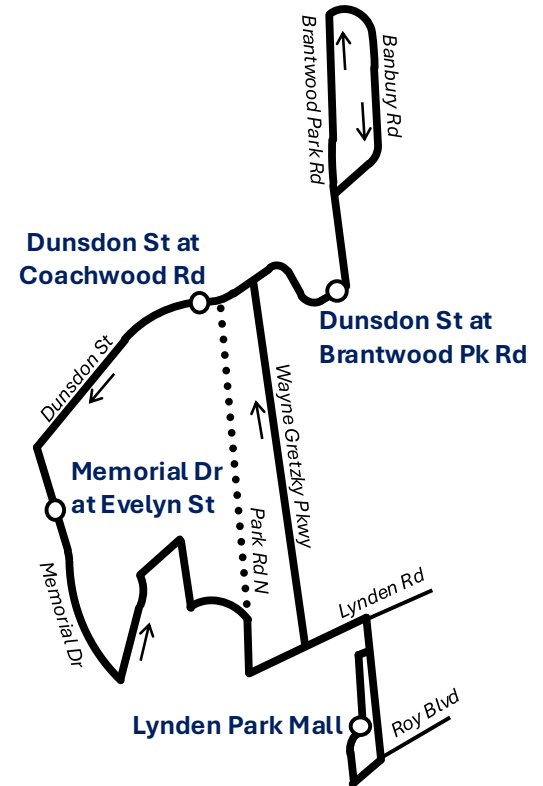

Route 3 operates a daily service via the following route:

Clockwise: Lynden Park Mall, Woodyatt Dr, Lynden Rd, Wayne Gretzky Pkwy, Dunsdon St, Brantwood Park Rd, Banbury Rd, Brantwood Park Rd, Dunsdon St, Memorial Dr, North Park St, Blackfriar Ln, Brier Park Rd, Applewood Dr, West St, Lynden Rd, Woodyatt Dr, Lynden Park Mall.

Weekend service operates northbound on Park Rd N instead of Wayne Gretzky Pkwy

64 Darling St, Brantford
519-753-3847

This route is accessible to persons with disabilities

Route 3

Map not to scale

Lynden Park Mall, Banbury Rd & Brier Park