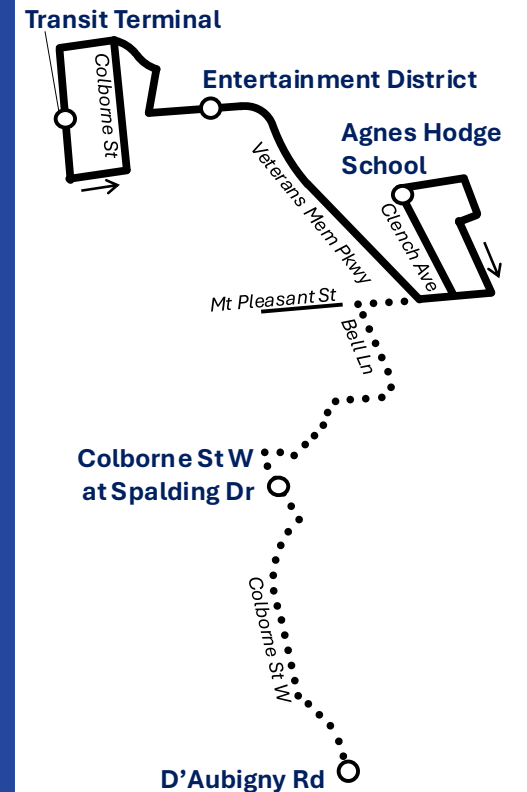

Route 5 operates a daily service via the following route:

Westbound: Wellington St, King St, Colborne St, Clarence St, Icomm Dr, Market St S, Veterans Memorial Pkwy, Mt Pleasant St, Clench Ave, Gilkison St, Edge St, Delamere St, Charles St, Mt. Pleasant St, Bell Ln, Hillcrest Ave, Shellard Ln, Colborne St W, D'Aubigny Rd.

Eastbound: D'Aubigny Rd, Colborne St W, Shellard Ln, Hillcrest Ave, Bell Ln, Mt. Pleasant St, Clench Ave, Gilkison St, Edge St, Charles St, Mt. Pleasant St, Veterans Memorial Pkwy, Market St S, Icomm Dr, Clarence St, Wellington St.

After 9pm: No service west of Mt. Pleasant St (route A serves Colborne St)

64 Darling St, Brantford
519-753-3847

This route is accessible to persons with disabilities

Route 5

Map not to scale

Downtown, Entertainment District & D'Aubigny Rd

brantford.ca/transit

Valid from 28 June, 2026