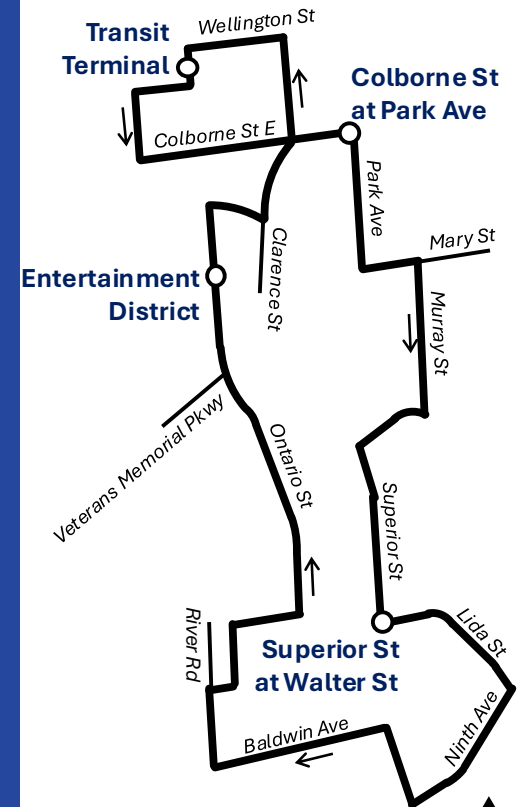

Route 1 operates a daily service via the following route:

Clockwise: Transit Terminal, Darling St, Queen St, Colborne St, Park Ave, Mary St, Murray St, Greenwich St, Cayuga St, Superior St, Walter St, Lida St, Ninth Ave, Erie Ave, Baldwin Ave, River Rd, Marlene Ave, Pontiac St, Gladstone Ave, Ontario St, Market St S, Icomm Dr, Clarence St, Wellington St, Transit Terminal.

64 Darling St, Brantford
519-753-3847

This route is accessible to persons with disabilities

Route 1

Map not to scale

Downtown, Eagle Place & Entertainment District

brantford.ca/transit

Valid from 28 June, 2026

Saturday

Clockwise

Transit Terminal (depart)	Greenwich St at Mohawk St	Ninth Ave at Erie Ave	Entertainment District	Transit Terminal (arrive)
6:00a	6:08a	6:13a	6:21a	6:25a
7:00a	7:08a	7:13a	7:21a	7:25a
7:30a	7:38a	7:43a	7:51a	7:55a
8:00a	8:08a	8:13a	8:21a	8:25a
8:30a	8:38a	8:43a	8:51a	8:55a
9:00a	9:08a	9:13a	9:21a	9:25a
9:30a	9:38a	9:43a	9:51a	9:55a
10:00a	10:08a	10:13a	10:21a	10:25a
10:30a	10:38a	10:43a	10:51a	10:55a
11:00a	11:08a	11:13a	11:21a	11:25a
11:30a	11:38a	11:43a	11:51a	11:55a
12:00p	12:08p	12:13p	12:21p	12:25p
12:30p	12:38p	12:43p	12:51p	12:55p
1:00p	1:08p	1:13p	1:21p	1:25p
1:30p	1:38p	1:43p	1:51p	1:55p
2:00p	2:08p	2:13p	2:21p	2:25p
2:30p	2:38p	2:43p	2:51p	2:55p
3:00p	3:08p	3:13p	3:21p	3:25p
3:30p	3:38p	3:43p	3:51p	3:55p
4:00p	4:08p	4:13p	4:21p	4:25p
4:30p	4:38p	4:43p	4:51p	4:55p
5:00p	5:08p	5:13p	5:21p	5:25p
5:30p	5:38p	5:43p	5:51p	5:55p
6:00p	6:08p	6:13p	6:21p	6:25p
6:30p	6:38p	6:43p	6:51p	6:55p
7:00p	7:08p	7:13p	7:21p	7:25p
7:30p	7:38p	7:43p	7:51p	7:55p
8:00p	8:08p	8:13p	8:21p	8:25p
8:30p	8:38p	8:43p	8:51p	8:55p
9:15p	9:23p	9:28p	9:36p	9:40p
10:15p	10:23p	10:28p	10:36p	10:40p
11:15p	11:23p	11:28p	11:36p	11:40p
12:15a	12:23a	12:28a	12:36a	12:40a