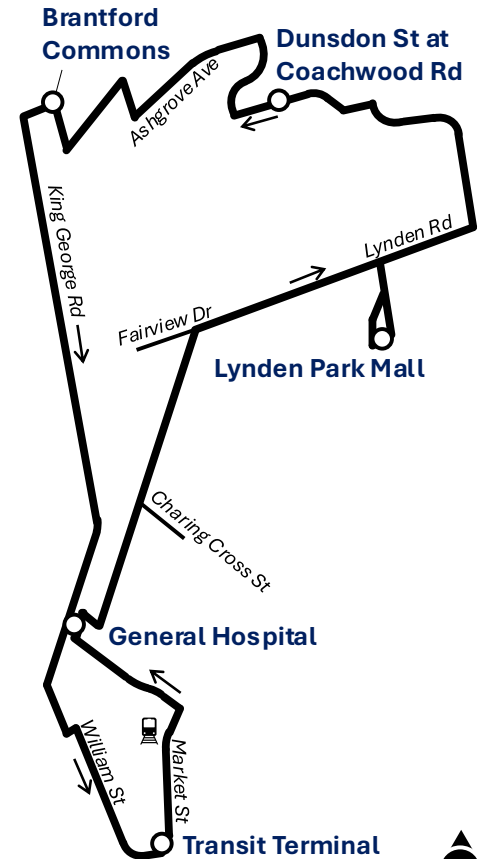

Note 1: This journey starts at Dundson St at Coachwood Rd at 05:45

Route 4A operates a daily service via the following route:

Counterclockwise: Transit Terminal, Wellington St, Market St, West St, Terrace Hill St, McClure Ave, Dundas St, North Park St, Fairview Dr, Lynden Rd, Woodyatt Dr, Lynden Park Mall, Woodyatt Dr, Lynden Rd, Brantwood Park Rd, Dunston St, Greenfield Rd, Ashgrove Ave, Memorial Dr, Varadi Ave, Francis St, Brantford Commons, King George Rd, St. Paul Ave, Brant Ave, St. James St, William St, Darling St, Transit Terminal.

Route 4C operates this route in the opposite direction.

64 Darling St, Brantford
519-753-3847

This route is accessible to persons with disabilities

Route 4A

Map not to scale

Downtown, Lynden Park Mall & Brantford Commons

Sunday

Counterclockwise					
Transit Terminal (depart)	Brantford General Hospital	Lynden Park Mall	Brantford Commons	Brantford General Hospital	Transit Terminal (arrive)
8:30a	8:35a	8:49a	9:10a	9:19a	9:25a
9:30a	9:35a	9:49a	10:10a	10:19a	10:25a
10:30a	10:35a	10:49a	11:10a	11:19a	11:25a
11:30a	11:35a	11:49a	12:10p	12:19p	12:25p
12:30p	12:35p	12:49p	1:10p	1:19p	1:25p
1:30p	1:35p	1:49p	2:10p	2:19p	2:25p
2:30p	2:35p	2:49p	3:10p	3:19p	3:25p
3:30p	3:35p	3:49p	4:10p	4:19p	4:25p
4:30p	4:35p	4:49p	5:10p	5:19p	5:25p
5:30p	5:35p	5:49p	6:10p	6:19p	6:25p
6:30p	6:35p	6:49p	7:10p	7:19p	7:25p