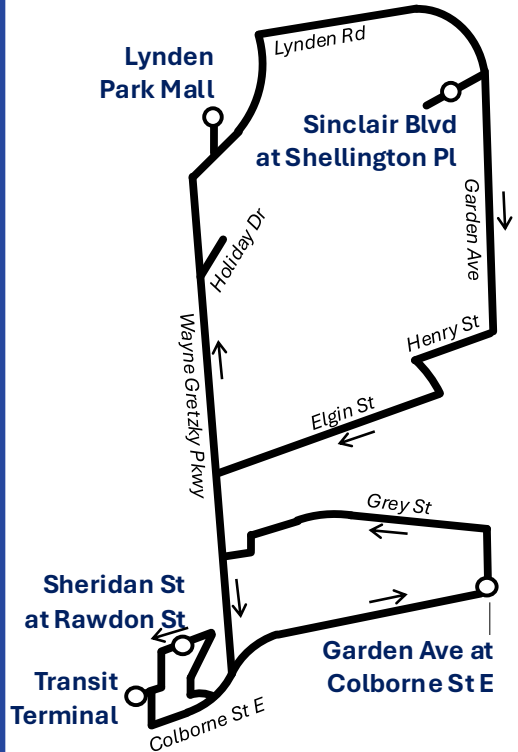

**Route 14 operates an evening only service, Monday to Saturday**

**Clockwise:** Transit Terminal, Darling St, Alfred St, Colborne St, Garden Ave, Grey St, Patterson Ave, Chatham St, St. Joseph's Lifecare Centre, Wayne Gretzky Pkwy, Holiday Dr, Roy Blvd, Lynden Park Mall, Roy Blvd, Lynden Rd, Garden Ave, Sinclair Blvd, Garden Ave, Henry St, Plant Farm Blvd, Elgin St, Wayne Gretzky Pkwy, Colborne St, Dalhousie St, Stanley St, Sheridan St, Park Ave, Darling St, Clarence St, Wellington St, Transit Terminal.

**64 Darling St, Brantford  
519-753-3847**

**This route is accessible to persons with disabilities**

**Brantford  
TRANSIT** 

# Route 14

Map not to scale

**Downtown, Echo Place, Lynden Park Mall & Sinclair Blvd**

**[brantford.ca/transit](http://brantford.ca/transit)**

Valid from 28 June, 2026

### Clockwise

Transit Terminal (depart)	Garden Ave at Colborne St E	Lynden Park Mall	Sinclair Blvd at Shellington Place	Sheridan St at Rawdon St	Transit Terminal (arrive)
9:15p	9:25p	9:41p	9:46p	10:02p	10:09p
10:15p	10:25p	10:41p	10:46p	11:02p	11:09p
11:15p	11:25p	11:41p	11:46p	12:02a	12:09a
12:15a	12:25a	12:41a	12:46a	1:02a	1:09a